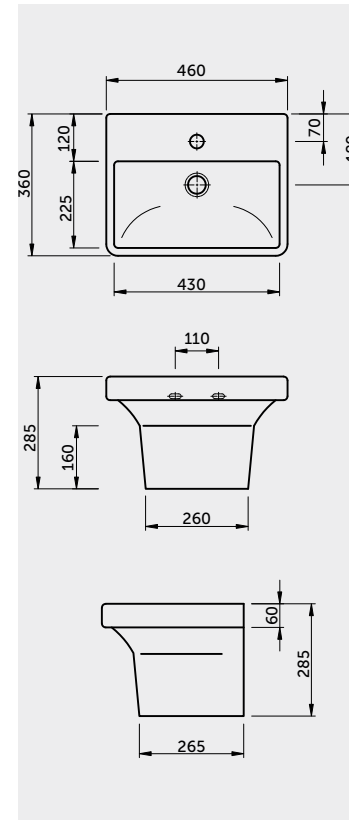

Models

RAK-GEM CURVE In ₹

Integrated Curve
470X430X360
WHITE
7,700

RAK-GEM RECTANGLE In ₹

Integrated Rectangle
440X440X340
WHITE
7,700

RAK-BLISS In ₹

Integrated Half Pedestal Basin
460X360X285
WHITE
5,930

Measurements