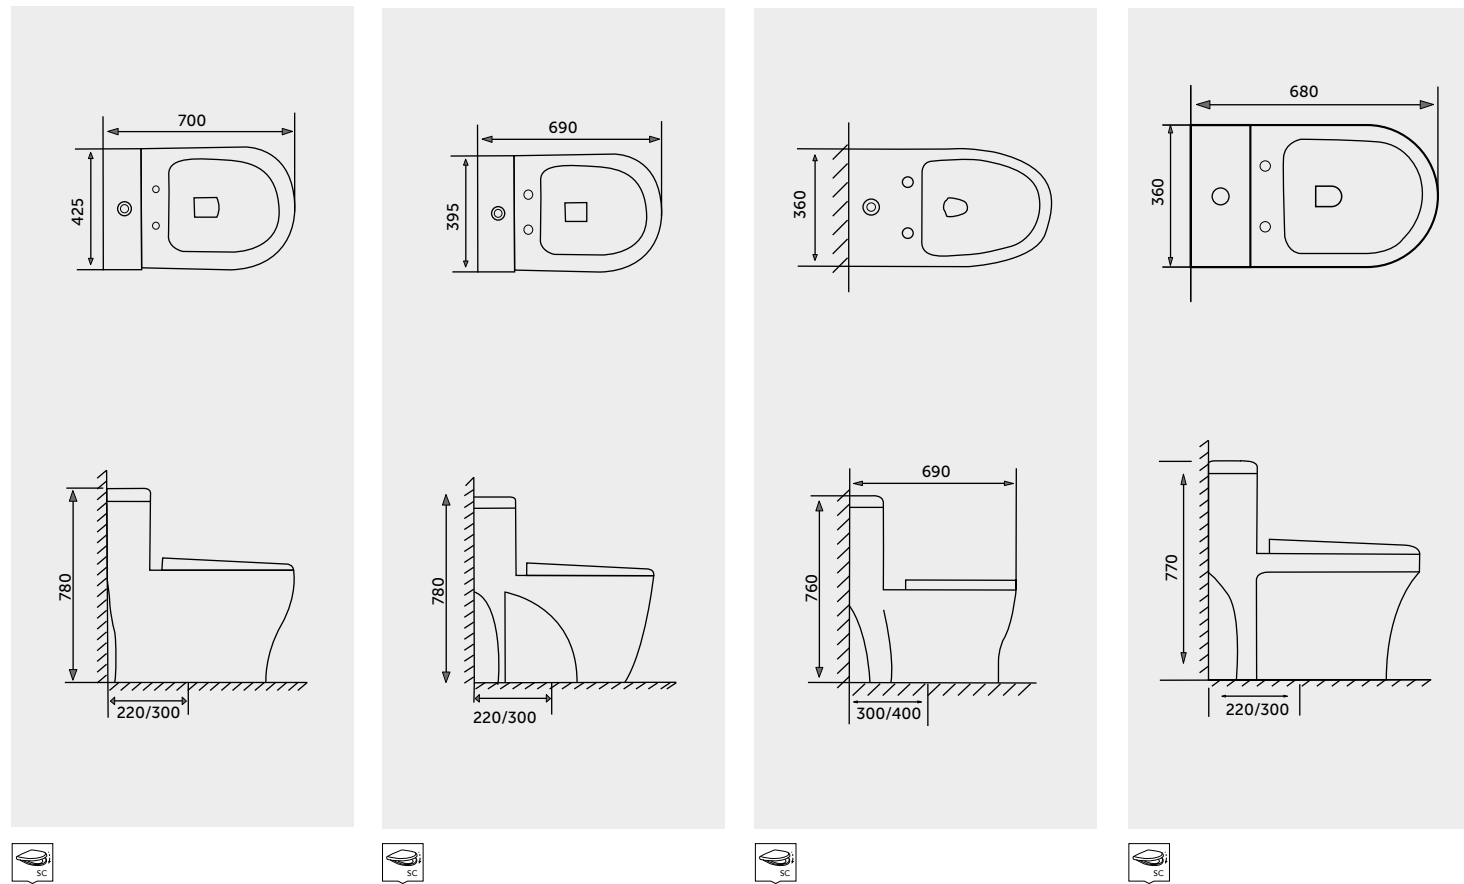

ONE
PIECE

ONE PIECE FLOOR MOUNTED S TRAP

Models

FLUSH SYSTEM • SIPHONIC • SWIRL GREEN BUILDING Rimless	FLUSH SYSTEM • SIPHONIC • SWIRL GREEN BUILDING Rimless	FLUSH SYSTEM • SIPHONIC Rimless	FLUSH SYSTEM • SIPHONIC GREEN BUILDING Rimless
RAK-VICTORIA In ₹ S Trap 220 & 300 700X425X780 WHITE 24,900	RAK-MONET In ₹ S Trap 220 & 300 690X395X780 WHITE 24,500	RAK-HUGO In ₹ S Trap 300 690X360X760 WHITE 22,300	RAK-MAGNUS In ₹ S Trap 220 & 300 680X360X770 WHITE 22,300

Measurements

Colours available

Colours shown here are as close to actual sanitaryware as printing process will allow