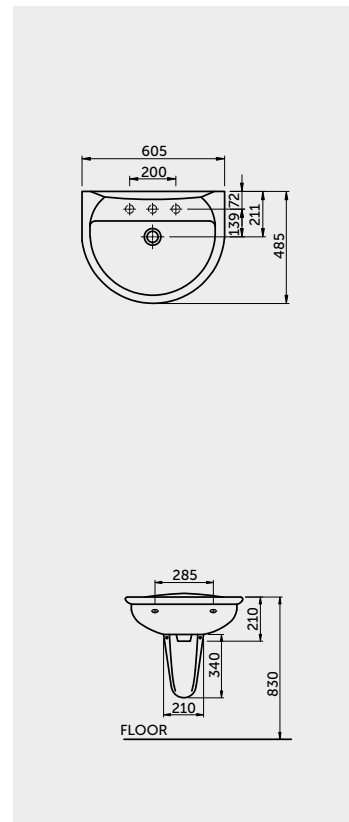

Measurements

Colours available

Colours shown here are as close to actual sanitaryware as printing process will allow