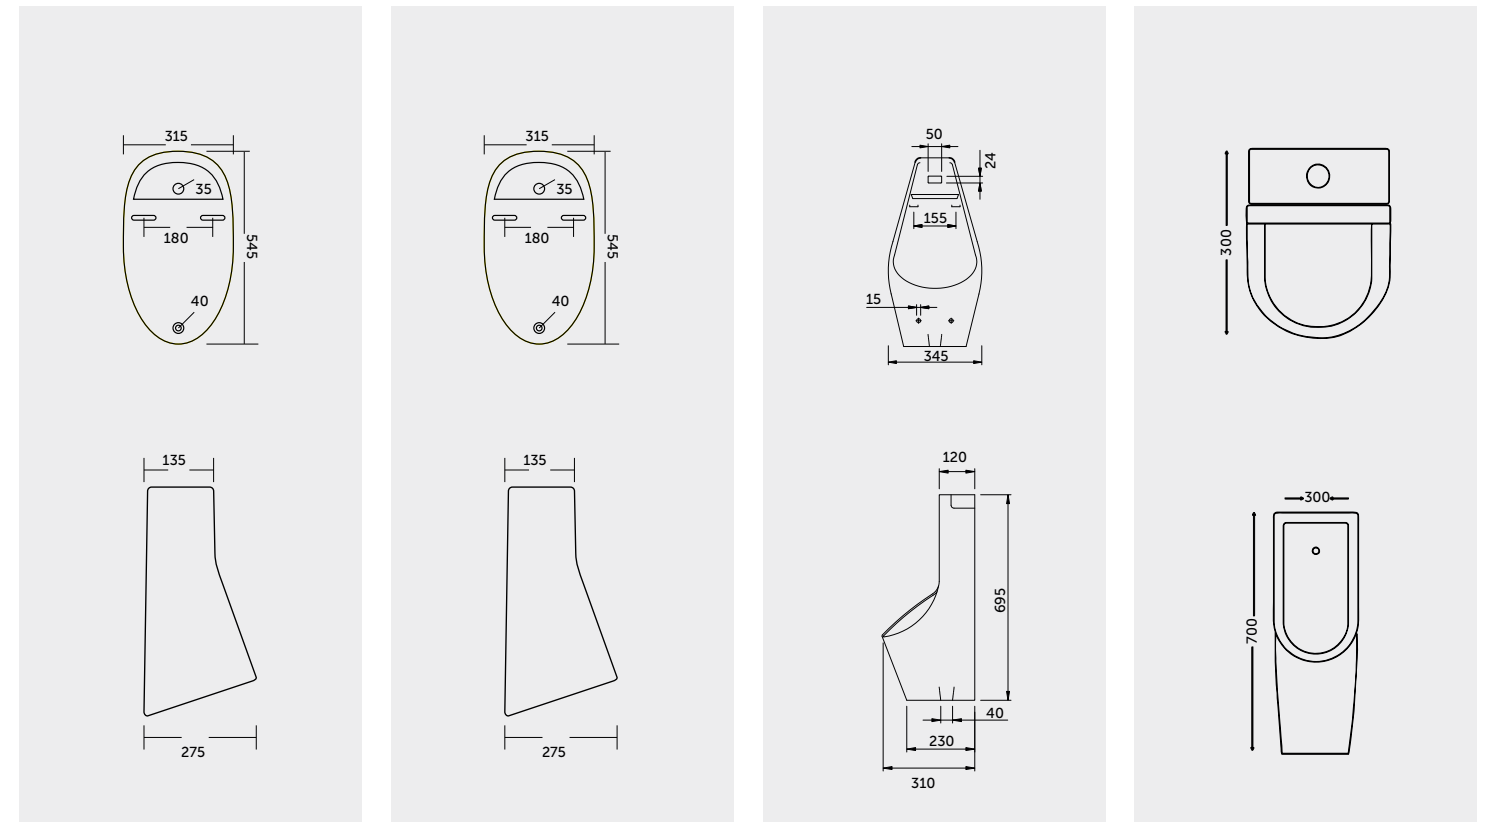

Measurements

Notes

All dimensions in mm tolerance +5% for below 200mm and +3% for above 200mm | Colours shown here are as close to actual sanitaryware as printing process will allow

Models

RAK-RECTA	In ₹	RAK-BRILLANTE	In ₹	RAK-BELLO	In ₹	RAK-IVO	In ₹
Urinal 620 X 330 X 310	WHITE 9,248 IVORY 11,560	Urinal 320X378X612	WHITE 8,140	Urinal 330X320X583	WHITE 7,150	Urinal 290X350X500	WHITE 6,294