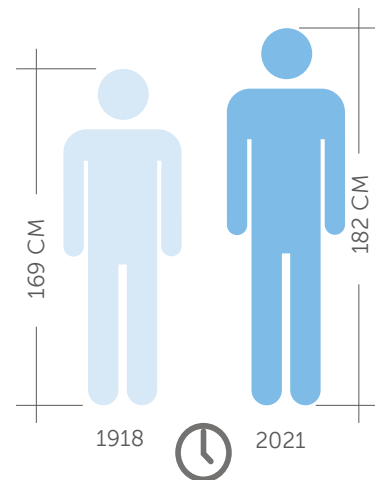

Updated ergonomics

Over the last 100 years, the average height of people in industrialized nations has increased approximately by 10 cm. To be innovative in design also means meeting the changes in population and their new needs in terms of ergonomics and comfort. RAK Ceramics design evolves together with human evolution.