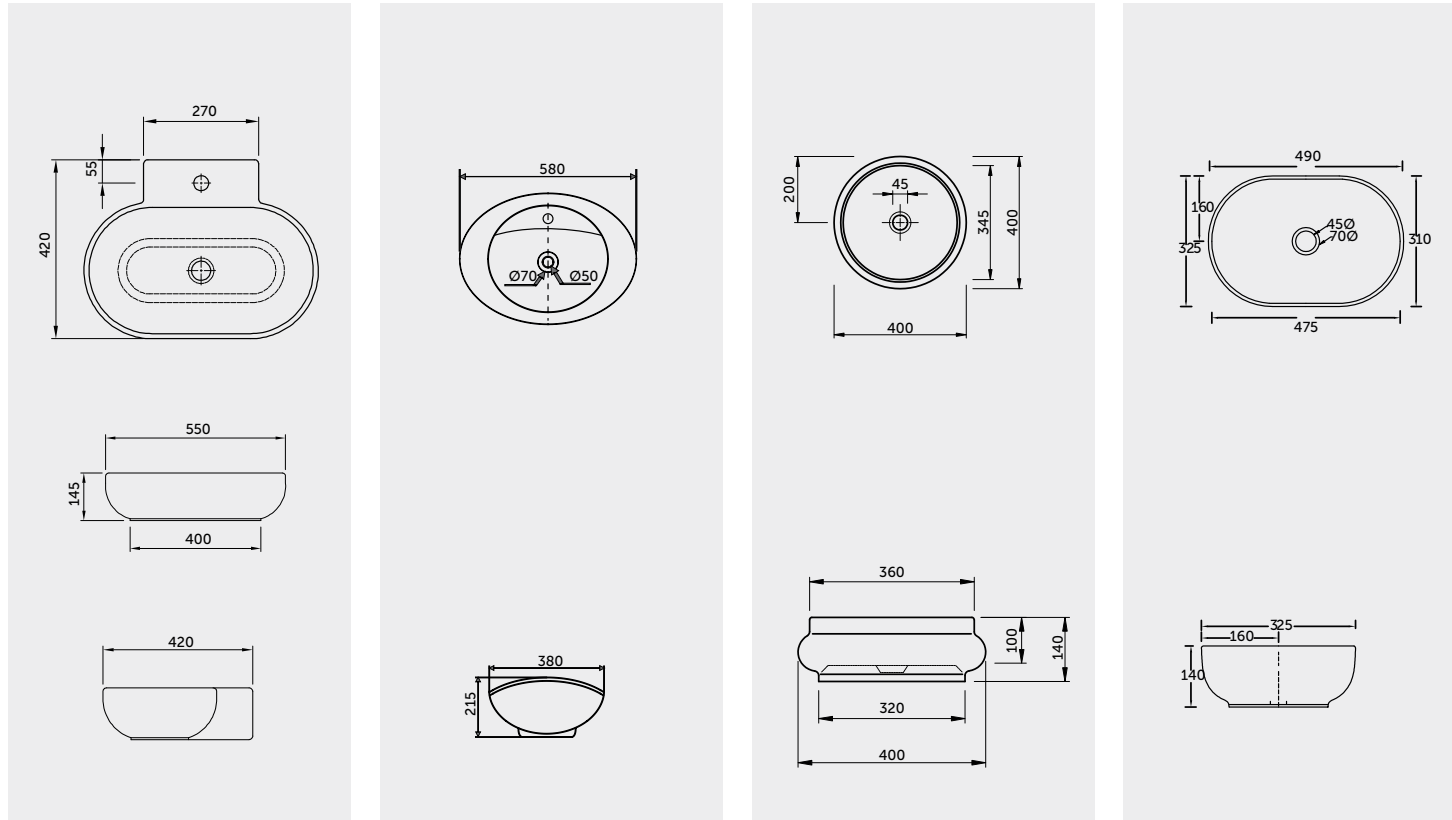

Measurements

Colours available

Colours shown here are as close to actual sanitaryware as printing process will allow