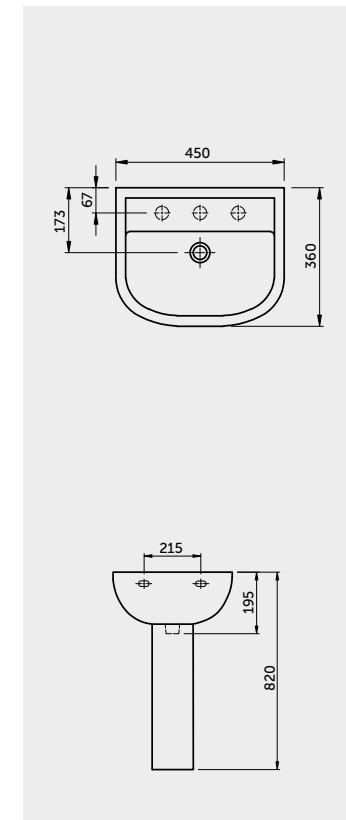

Measurements

Notes

All dimensions in mm tolerance +5% for below 200mm and +3% for above 200mm | Colours shown here are as close to actual sanitaryware as printing process will allow

Models

Model	Color	Price (In ₹)
Wash Basin Classy Full Pedestal 530X440X200	WHITE	2,250
	IVORY	2,250
Wash Basin Flora 20x16" Full Pedestal 560X400X215	WHITE	2,130
	IVORY	2,663
Wash Basin Flora 20" Full Pedestal 510X405X185	WHITE	1,780
	IVORY	2,225
Wash Basin Flora 18x14" Full Pedestal 450X375X175	WHITE	2,490
	IVORY	3,113

Measurements

Colours available

Colours shown here are as close to actual sanitaryware as printing process will allow

Models

Model	Color	Price (In ₹)
Wash Basin 18"x14" Flora 18 Full Pedestal 450X360X195	WHITE	1,660
	IVORY	2,075
Wash Basin Flora 18x14" Full Pedestal 450X375X175	WHITE	2,490
	IVORY	3,113