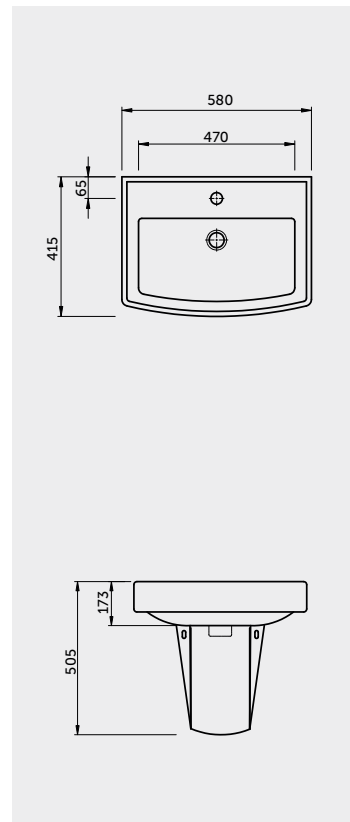

Measurements

Colours available

Colours shown here are as close to actual sanitaryware as printing process will allow