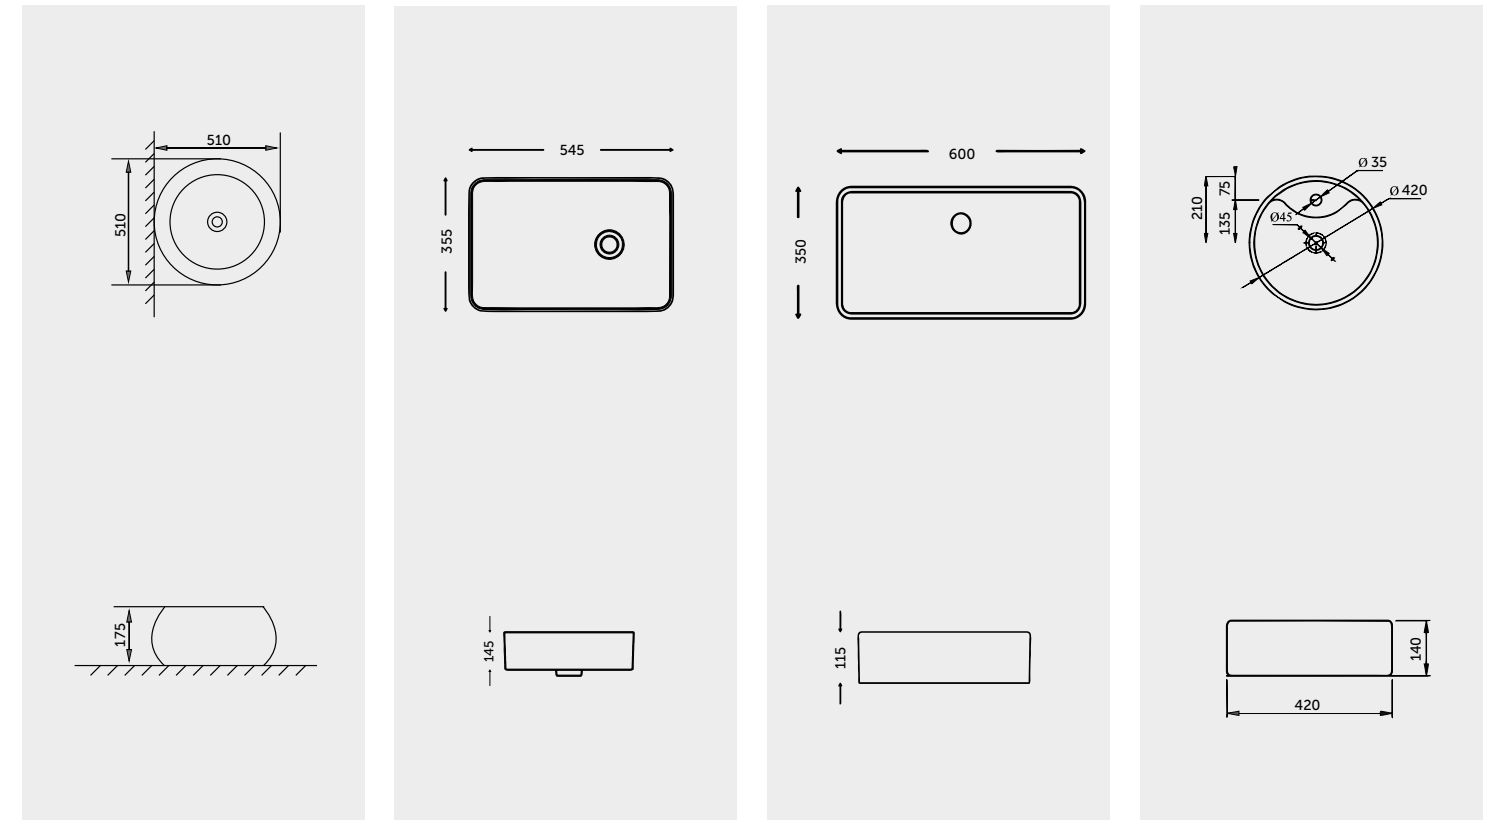

Measurements

Notes

All dimensions in mm tolerance +5% for below 200mm and +3% for above 200mm | Colours shown here are as close to actual sanitaryware as printing process will allow