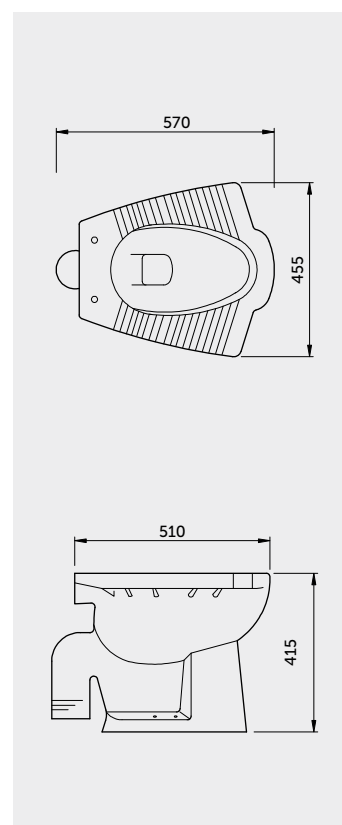

Measurements