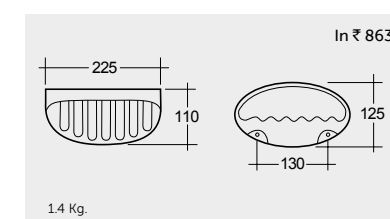

Notes

Colours shown here are as close to actual sanitaryware as printing process will allow

Models

RAK-Towel Rail Holder

RAK- Shelf

RAK- Big Soap Holder

RAK- Soap Holder Medium

RAK- Soap Holder Small