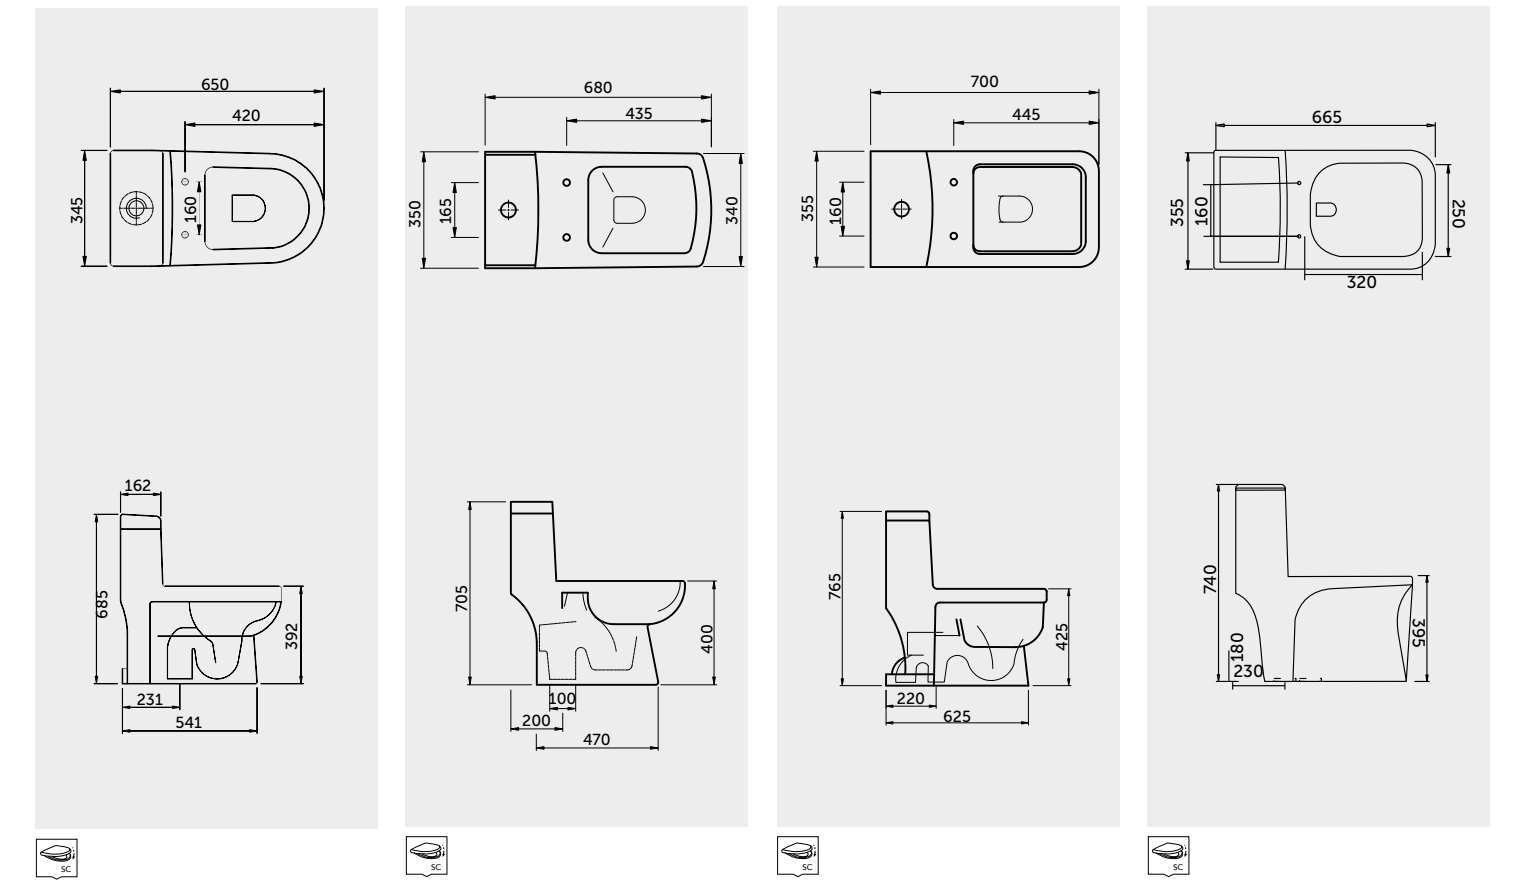

Measurements

Notes

All dimensions in mm tolerance +5% for below 200mm and +3% for above 200mm | Colours shown here are as close to actual sanitaryware as printing process will allow