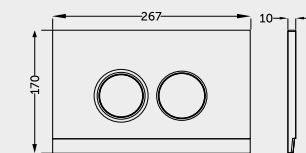

Notes

Colours shown here are as close to actual sanitaryware as printing process will allow