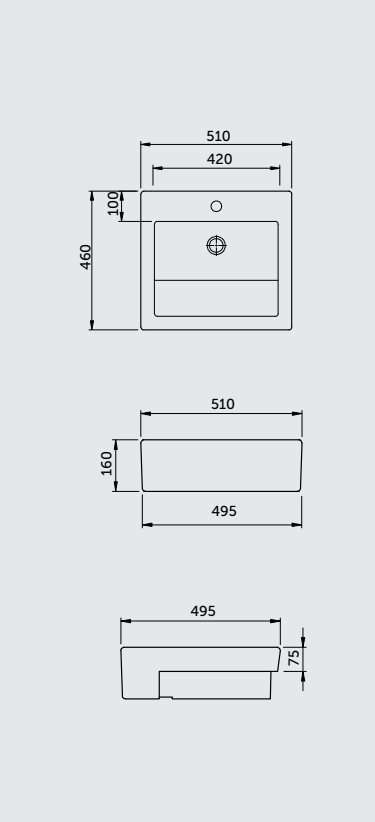

Measurements