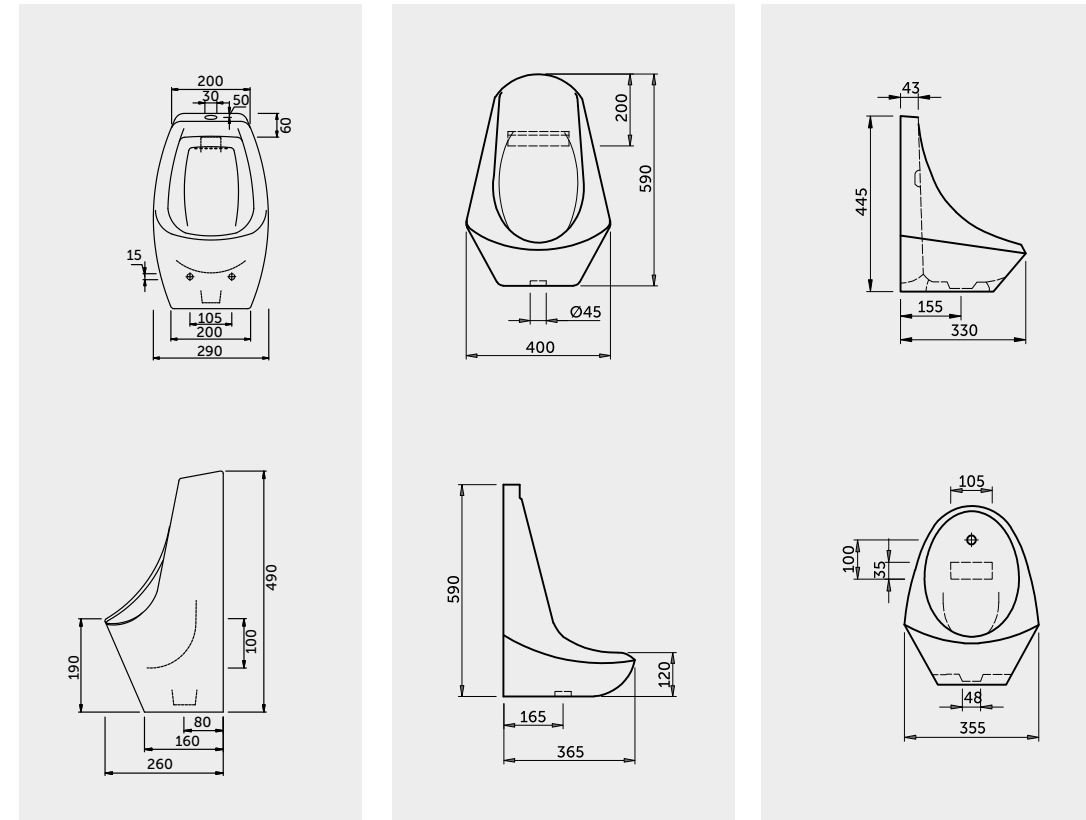

Measurements

Notes

All dimensions in mm tolerance +5% for below 200mm and +3% for above 200mm | Colours shown here are as close to actual sanitaryware as printing process will allow