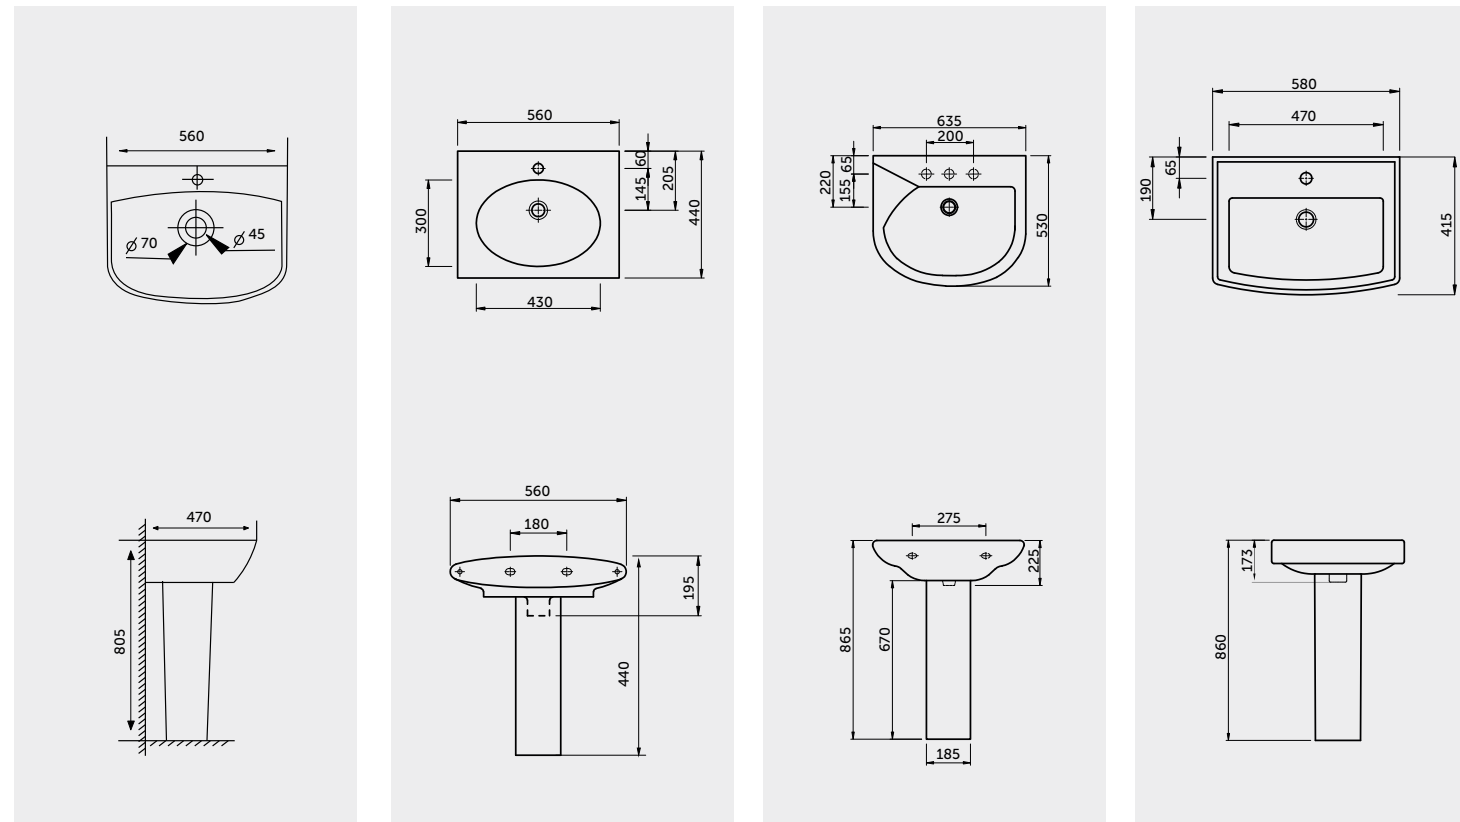

Models

RAK-CASPAR In ₹	RAK-RIVIERA In ₹	RAK-LIWA In ₹	RAK-NEO In ₹
<table border="1"> <tr> <td>Wash Basin</td> <td>WHITE</td> <td>IVORY</td> </tr> <tr> <td>Casper Full Pedestal</td> <td>5,810</td> <td>7,263</td> </tr> <tr> <td>560X470X140</td> <td>2,840</td> <td>3,550</td> </tr> <tr> <td></td> <td>8,650</td> <td>10,813</td> </tr> </table>	<table border="1"> <tr> <td>Wash Basin</td> <td>WHITE</td> <td>IVORY</td> </tr> <tr> <td>Flora Full Pedestal</td> <td>4,980</td> <td>6,225</td> </tr> <tr> <td>560X440X195</td> <td>2,490</td> <td>3,113</td> </tr> <tr> <td></td> <td>7,470</td> <td>9,338</td> </tr> </table>	<table border="1"> <tr> <td>Wash Basin</td> <td>WHITE</td> <td>IVORY</td> </tr> <tr> <td>Liwa Full Pedestal</td> <td>3,440</td> <td>4,300</td> </tr> <tr> <td>635X530X225</td> <td>3,320</td> <td>4,150</td> </tr> <tr> <td></td> <td>6,760</td> <td>8,450</td> </tr> </table>	<table border="1"> <tr> <td>Wash Basin</td> <td>WHITE</td> <td>IVORY</td> </tr> <tr> <td>Neo Full Pedestal</td> <td>3,200</td> <td>4,000</td> </tr> <tr> <td>580X415X173</td> <td>3,200</td> <td>4,000</td> </tr> <tr> <td></td> <td>6,400</td> <td>8,000</td> </tr> </table>

Measurements

Colours available

Colours shown here are as close to actual sanitaryware as printing process will allow

Models

RAK-KARREN In ₹	RAK-COMPACT In ₹	RAK-CREMA In ₹	RAK-FLORA 22 In ₹
<table border="1"> <tr> <td>Wash Basin</td> <td>WHITE</td> <td>IVORY</td> </tr> <tr> <td>Karren Full Pedestal</td> <td>2,730</td> <td>3,413</td> </tr> <tr> <td>605X485X210</td> <td>2,490</td> <td>3,113</td> </tr> <tr> <td></td> <td>5,220</td> <td>6,525</td> </tr> </table>	<table border="1"> <tr> <td>Wash Basin</td> <td>WHITE</td> <td>IVORY</td> </tr> <tr> <td>Compact Full Pedestal</td> <td>2,840</td> <td>3,550</td> </tr> <tr> <td>550X410X195</td> <td>2,490</td> <td>3,113</td> </tr> <tr> <td></td> <td>5,330</td> <td>6,663</td> </tr> </table>	<table border="1"> <tr> <td>Wash Basin</td> <td>WHITE</td> <td>IVORY</td> </tr> <tr> <td>Crema Full Pedestal</td> <td>2,610</td> <td>2,610</td> </tr> <tr> <td>510X400X120</td> <td>2,610</td> <td>2,610</td> </tr> <tr> <td></td> <td>5,220</td> <td>5,220</td> </tr> </table>	<table border="1"> <tr> <td>Wash Basin</td> <td>WHITE</td> <td>IVORY</td> </tr> <tr> <td>22"X18" Full Pedestal</td> <td>2,370</td> <td>2,963</td> </tr> <tr> <td>555X450X205</td> <td>2,490</td> <td>3,113</td> </tr> <tr> <td></td> <td>4,860</td> <td>6,075</td> </tr> </table>