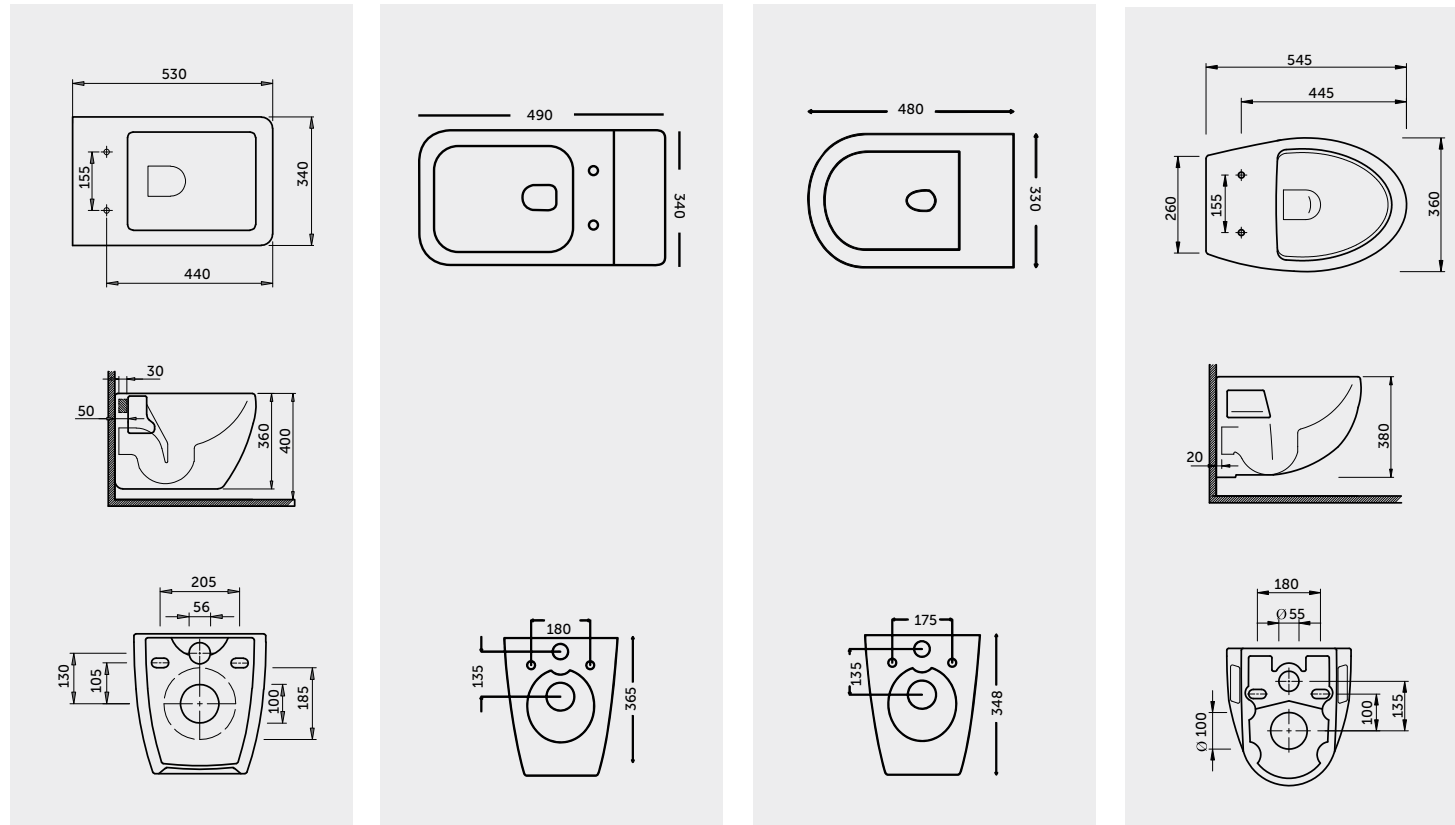

Measurements

Recta P. P. Soft Close SC
Recta P. P. Soft Close SC
Recta P. P. Soft Close SC

Colours available

Colours shown here are as close to actual sanitaryware as printing process will allow

WALL HUNG

WATER CLOSED