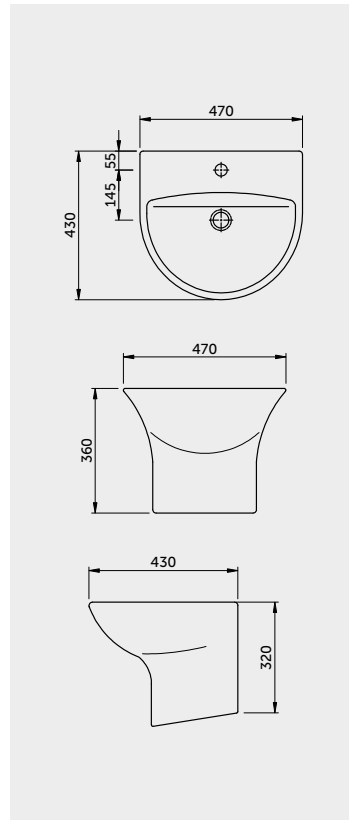

Models

RAK-GEM CURVE In ₹

Integrated Curve
470X430X360
WHITE
7,700

RAK-GEM RECTANGLE In ₹

Integrated Rectangle
440X440X340
WHITE
7,700

RAK-BLISS In ₹

Integrated Half Pedestal Basin
460X360X285
WHITE
5,930

Measurements