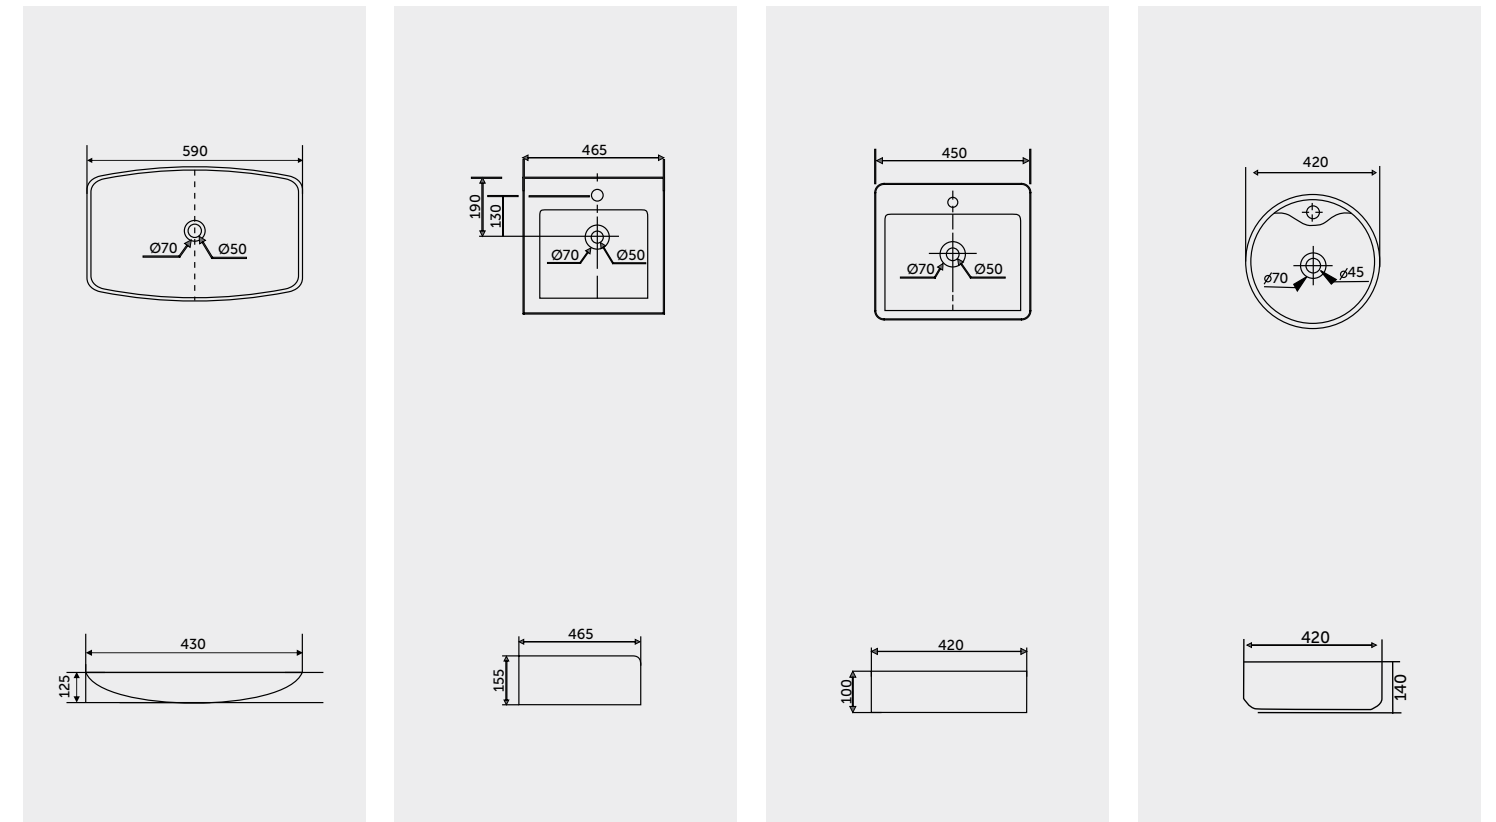

Measurements

Notes

All dimensions in mm tolerance +5% for below 200mm and +3% for above 200mm | Colours shown here are as close to actual sanitaryware as printing process will allow