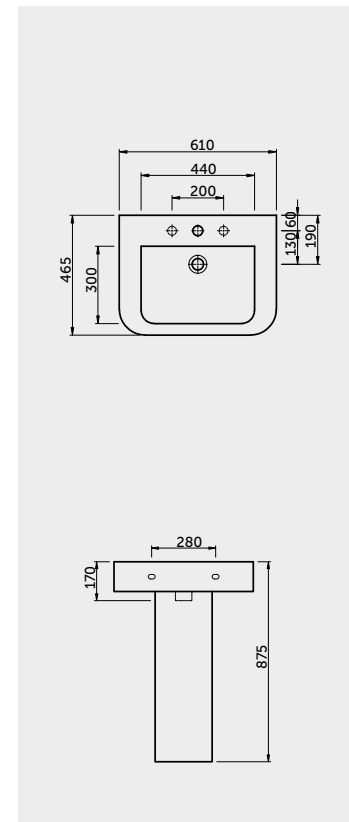

Measurements