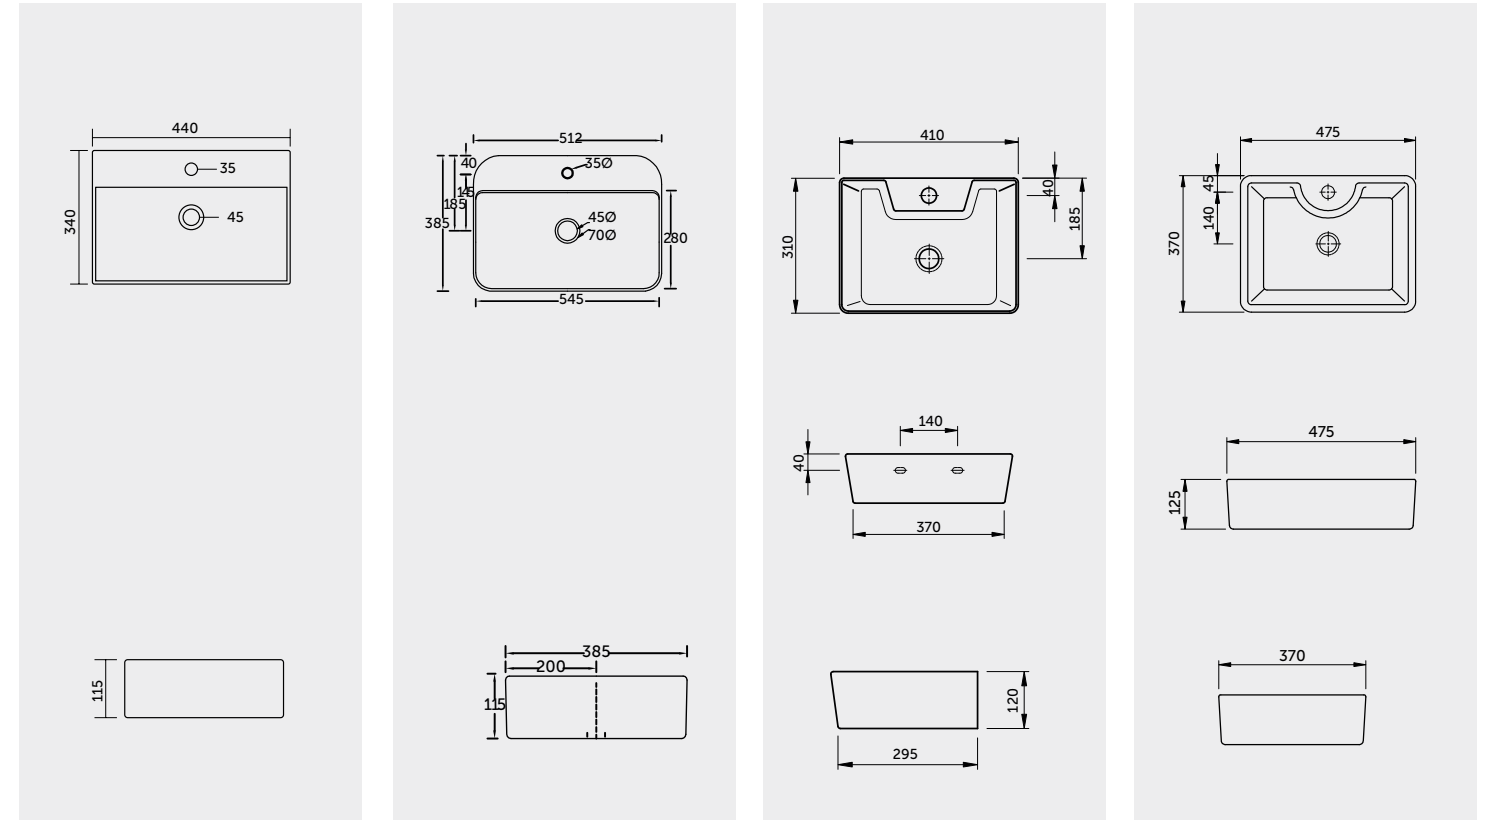

Measurements

Notes

All dimensions in mm tolerance +5% for below 200mm and +3% for above 200mm | Colours shown here are as close to actual sanitaryware as printing process will allow