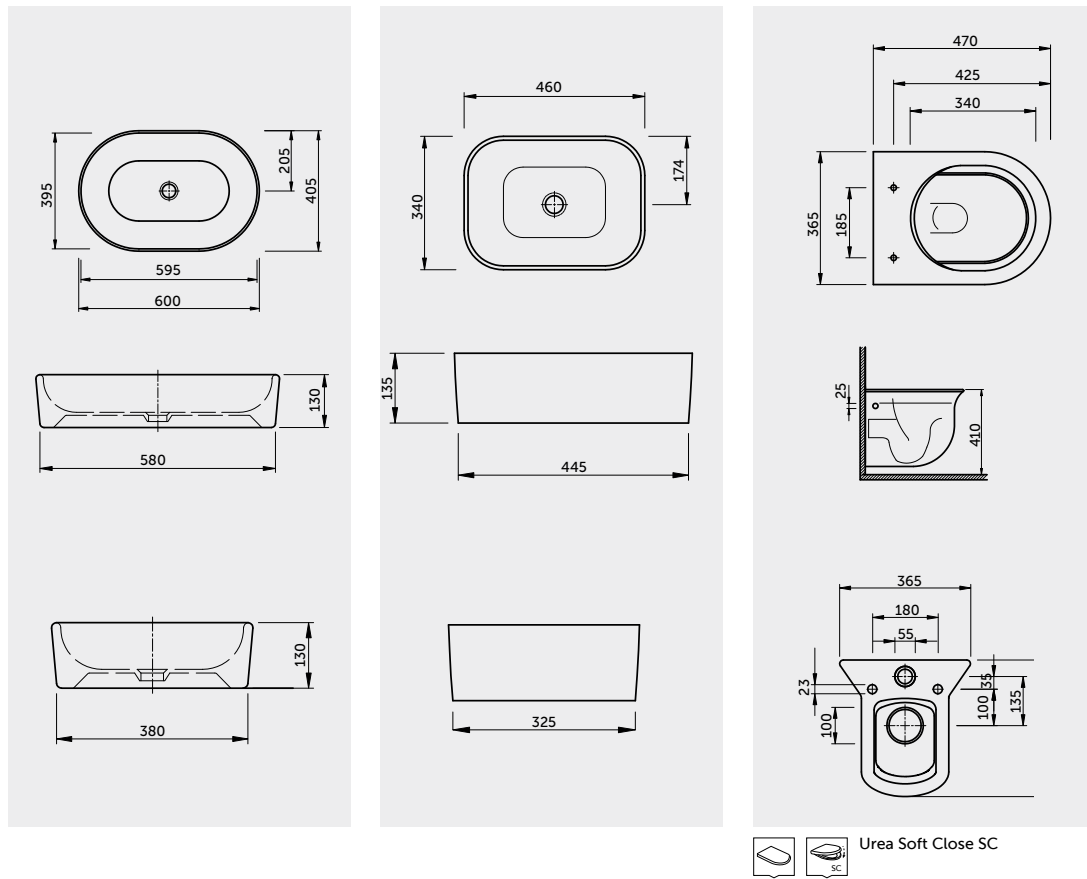

RAK-CURVE DLX OVAL In ₹

With Click Clack
600X405X130 BLACK
16,070

RAK-CURVE RECTANGLE In ₹

With Click Clack
460X340X135 BLACK
12,050

RAK-CURVE MATT BLACK In ₹

470X365X370 BLACK
28,400
Water Closet

Measurements