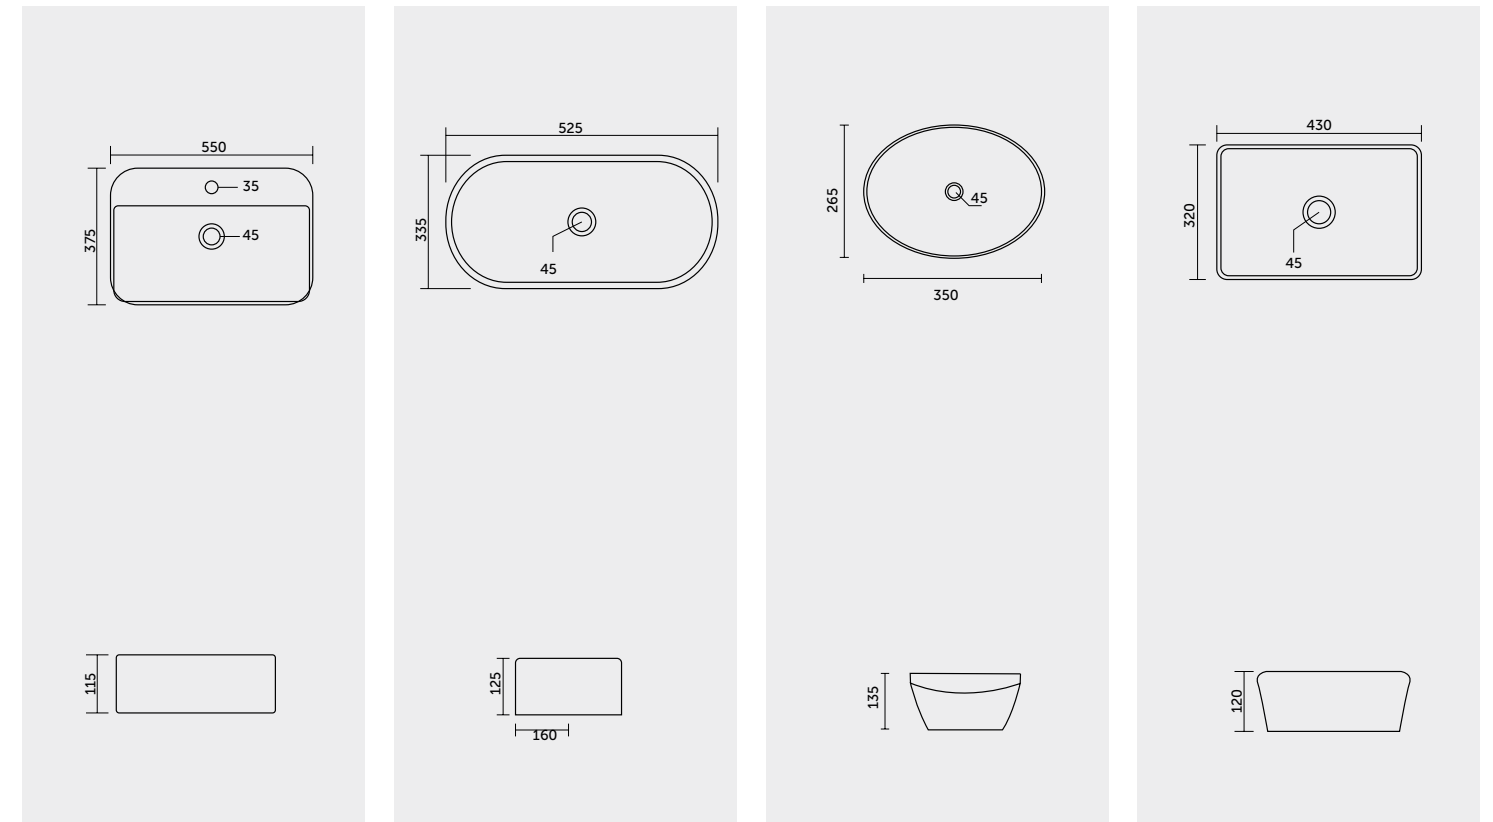

Colours available

Colours available

Measurements

Colours available

Colours shown here are as close to actual sanitaryware as printing process will allow