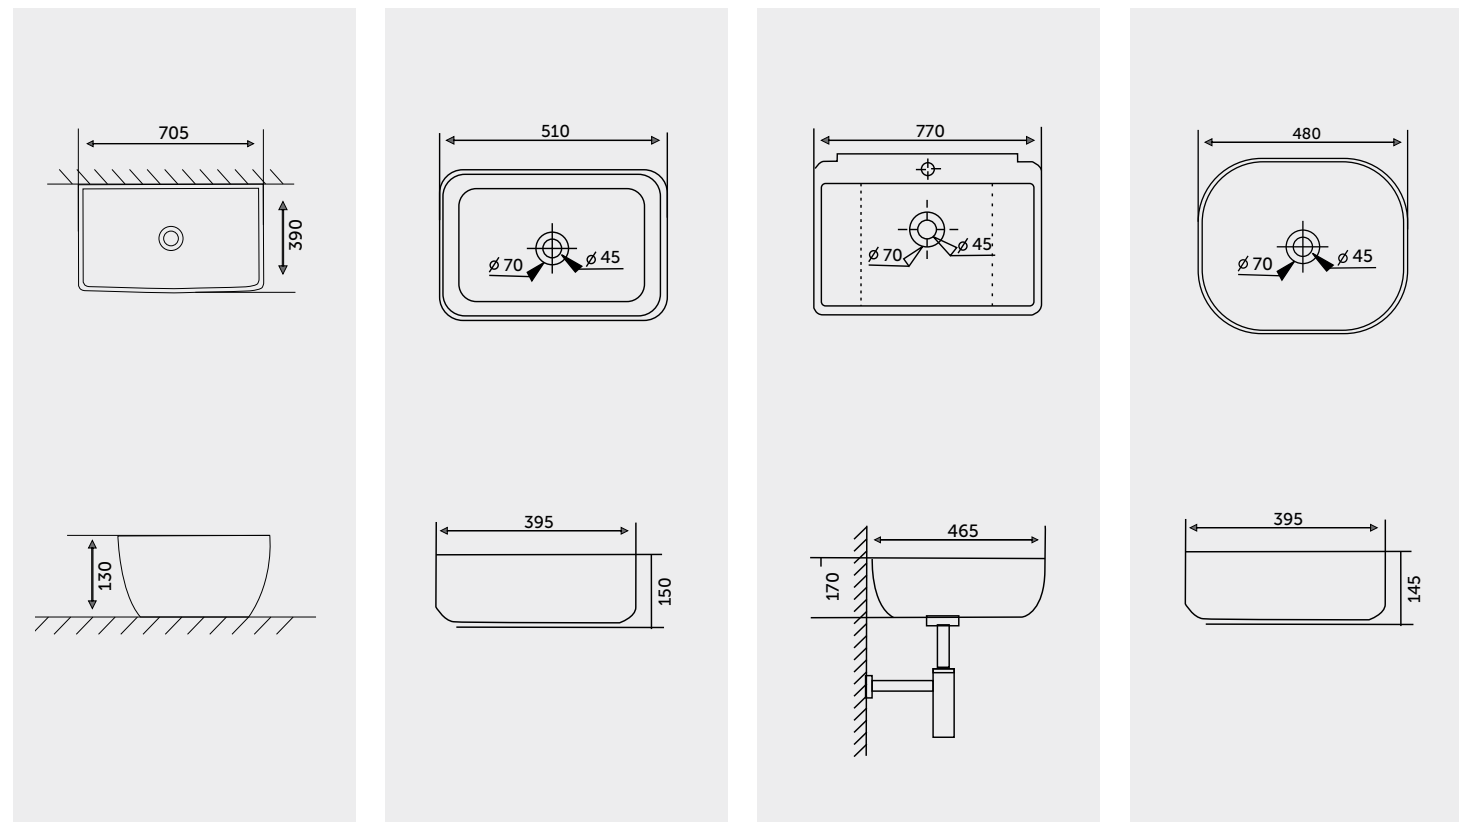

Measurements

Colours available

Colours shown here are as close to actual sanitaryware as printing process will allow