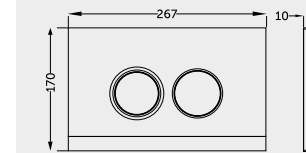

RAK-GLOBE WHITE SATIN CHROME - Control Plate
4X18X290
In ₹ 2,450