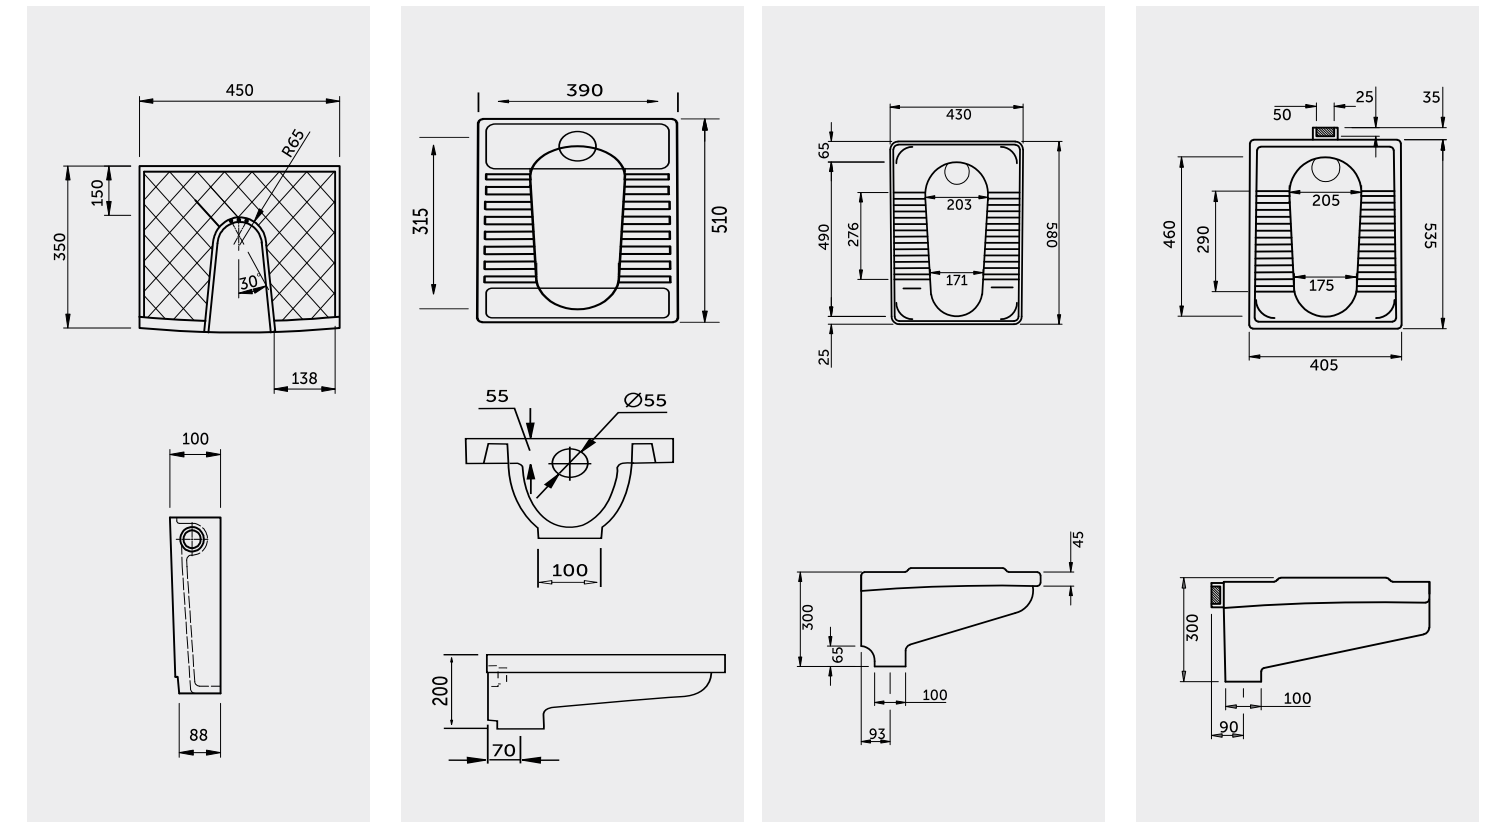

Measurements

Notes

All dimensions in mm tolerance +5% for below 200mm and +3% for above 200mm | Colours shown here are as close to actual sanitaryware as printing process will allow