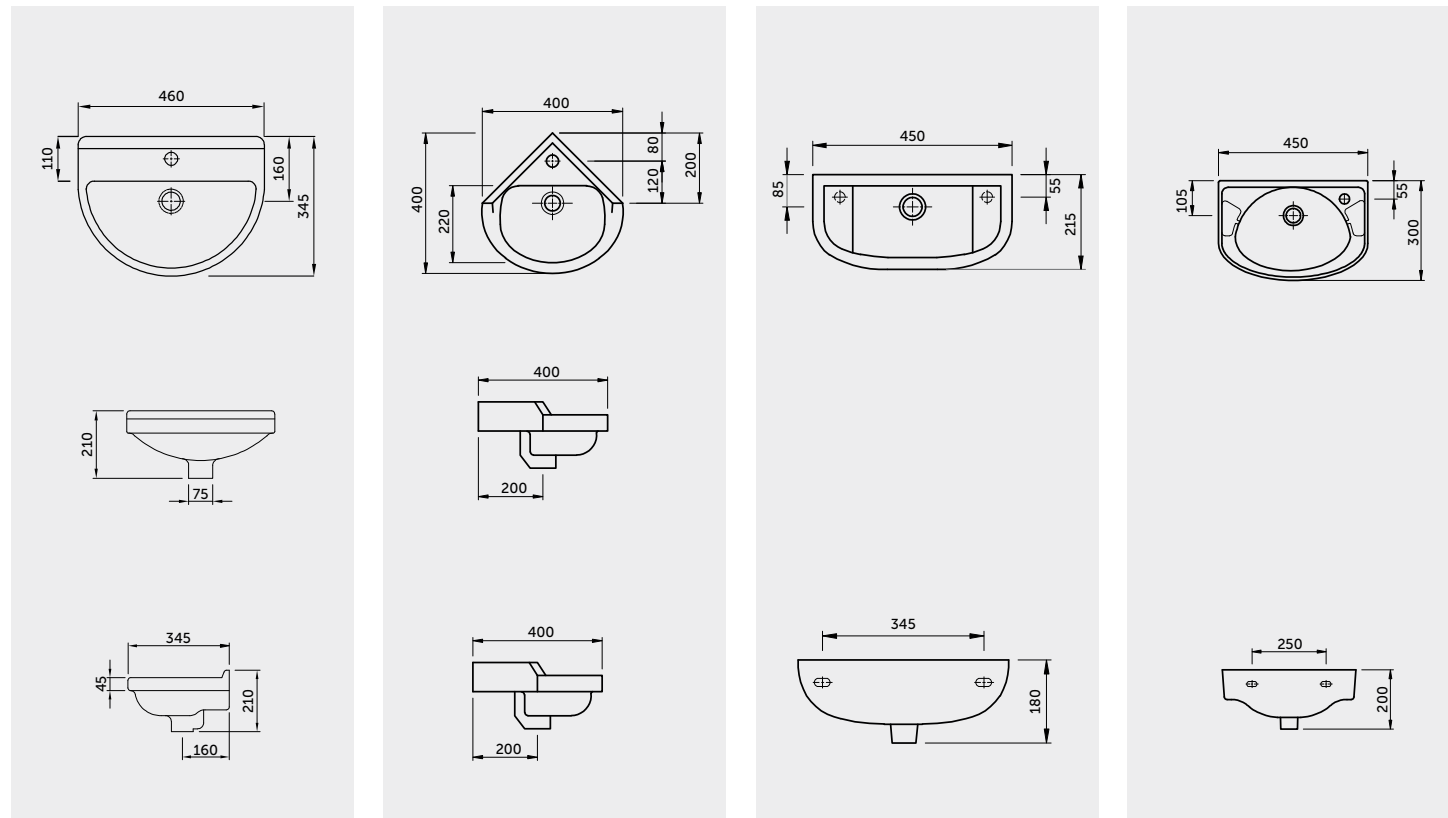

Measurements

Colours available

Colours shown here are as close to actual sanitaryware as printing process will allow

White Ivory

RAK-CORNER 400 X 400 X 205

WASH BASINS

WASH BASINS FULL PEDESTAL

Models