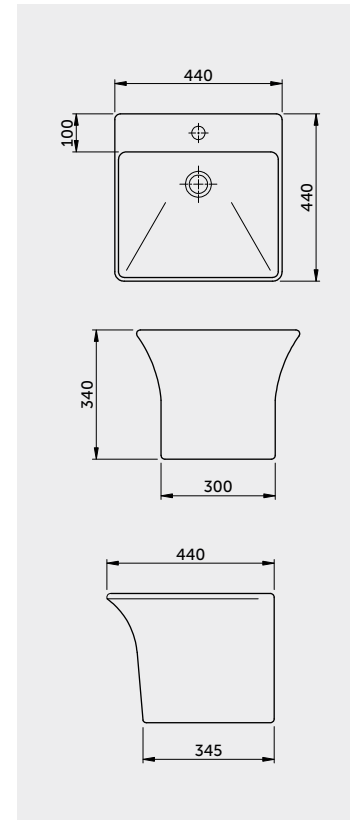

Models

RAK-GEM CURVE In ₹

Integrated Curve
470X430X360
WHITE
7,700

RAK-GEM RECTANGLE In ₹

Integrated Rectangle
440X440X340
WHITE
7,700

RAK-BLISS In ₹

Integrated Half Pedestal Basin
460X360X285
WHITE
5,930

Measurements