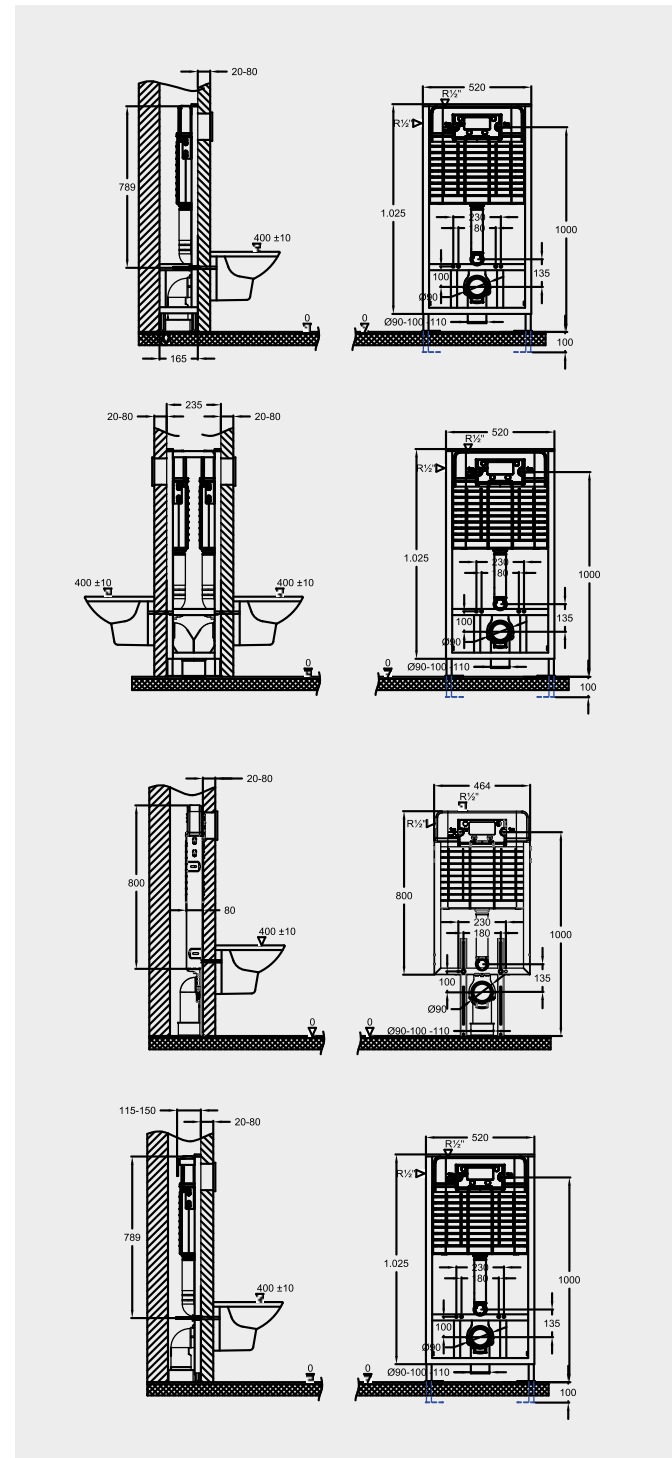

Models

Notes

Colours shown here are as close to actual sanitaryware as printing process will allow

Models

RAK-Towel Rail Holder

RAK- Shelf

RAK- Big Soap Holder

RAK- Soap Holder Medium

RAK- Soap Holder Small

RAK- Robe Hook

RAK- Paper Holder