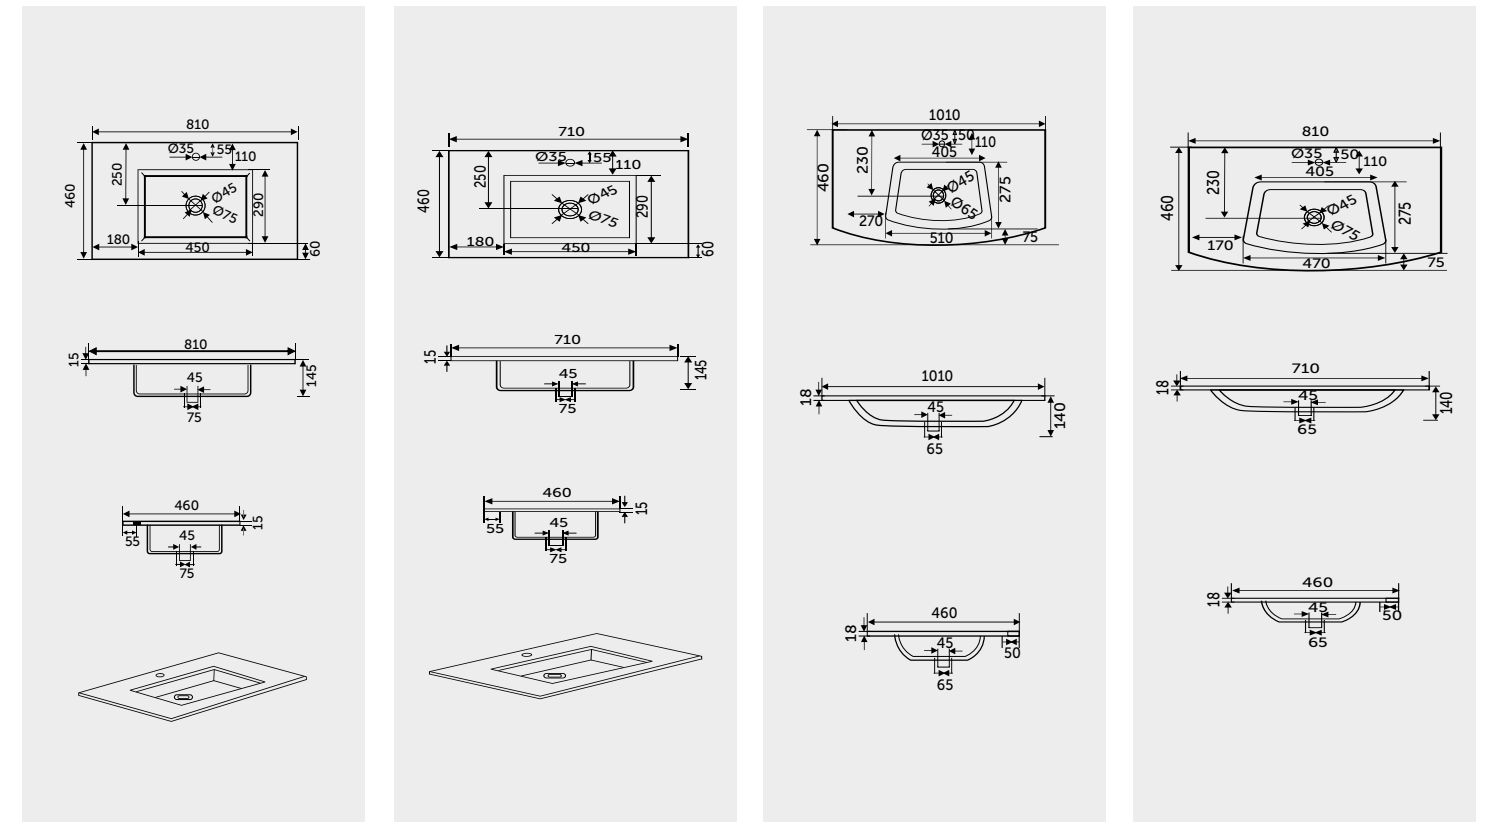

Measurements

Measurements

Colours available

Colours shown here are as close to actual sanitaryware as printing process will allow

Notes

All dimensions in mm tolerance +5% for below 200mm and +3% for above 200mm | Colours shown here are as close to actual sanitaryware as printing process will allow