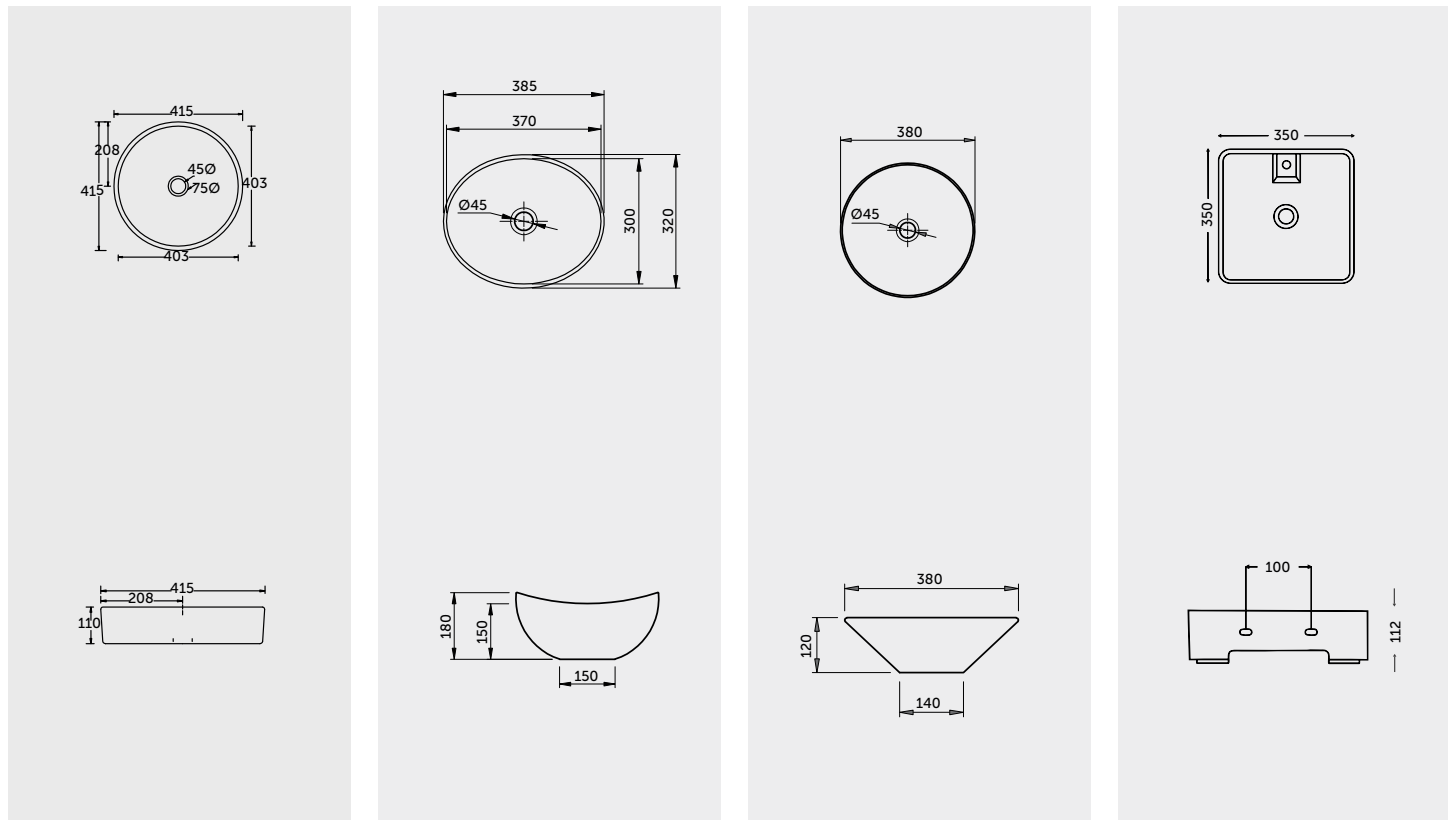

Measurements

Colours available

Colours shown here are as close to actual sanitaryware as printing process will allow