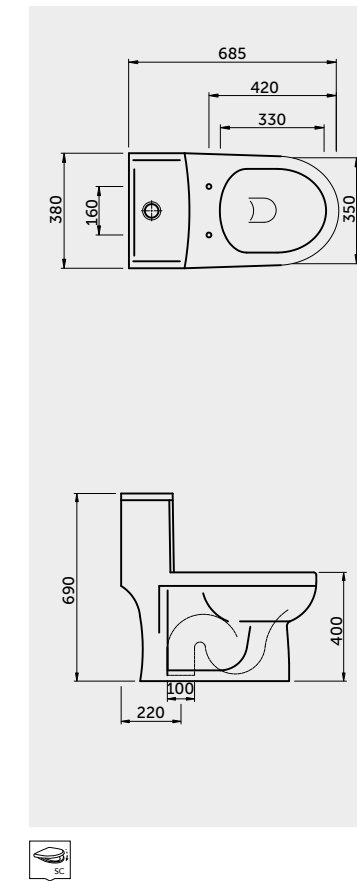

Measurements

Notes

All dimensions in mm tolerance +5% for below 200mm and +3% for above 200mm | Colours shown here are as close to actual sanitaryware as printing process will allow

  RAK-PLUTO DLX
S Trap 220