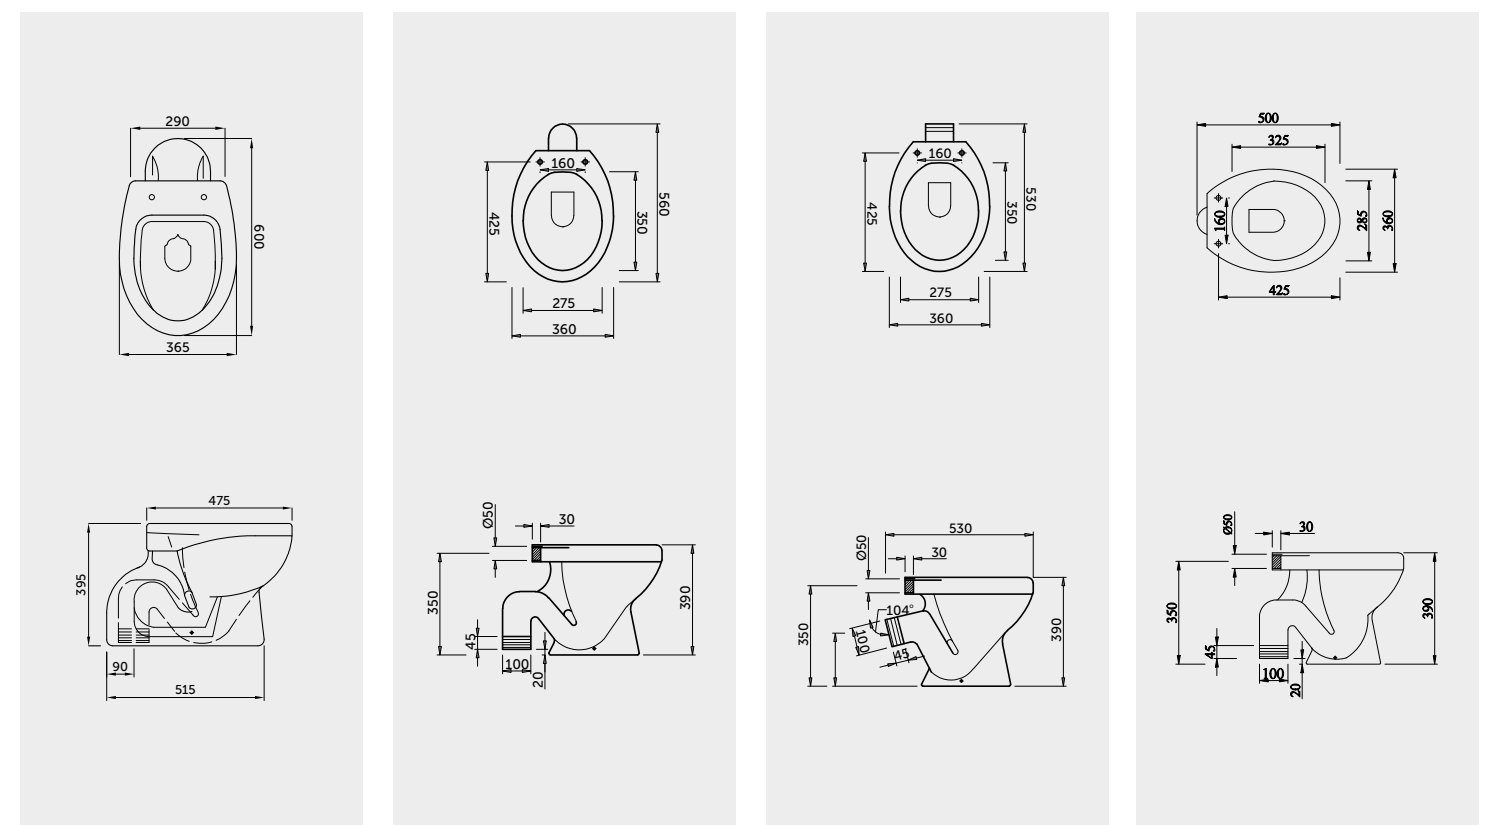

Measurements

Colours available

Colours shown here are as close to actual sanitaryware as printing process will allow

Notes

All dimensions in mm tolerance +5% for below 200mm and +3% for above 200mm | Colours shown here are as close to actual sanitaryware as printing process will allow