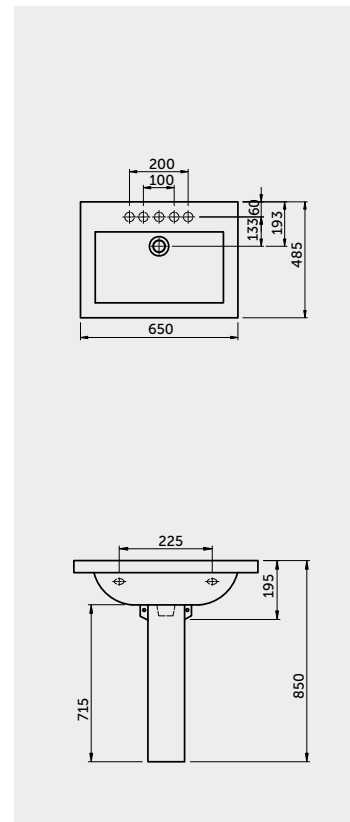

Measurements