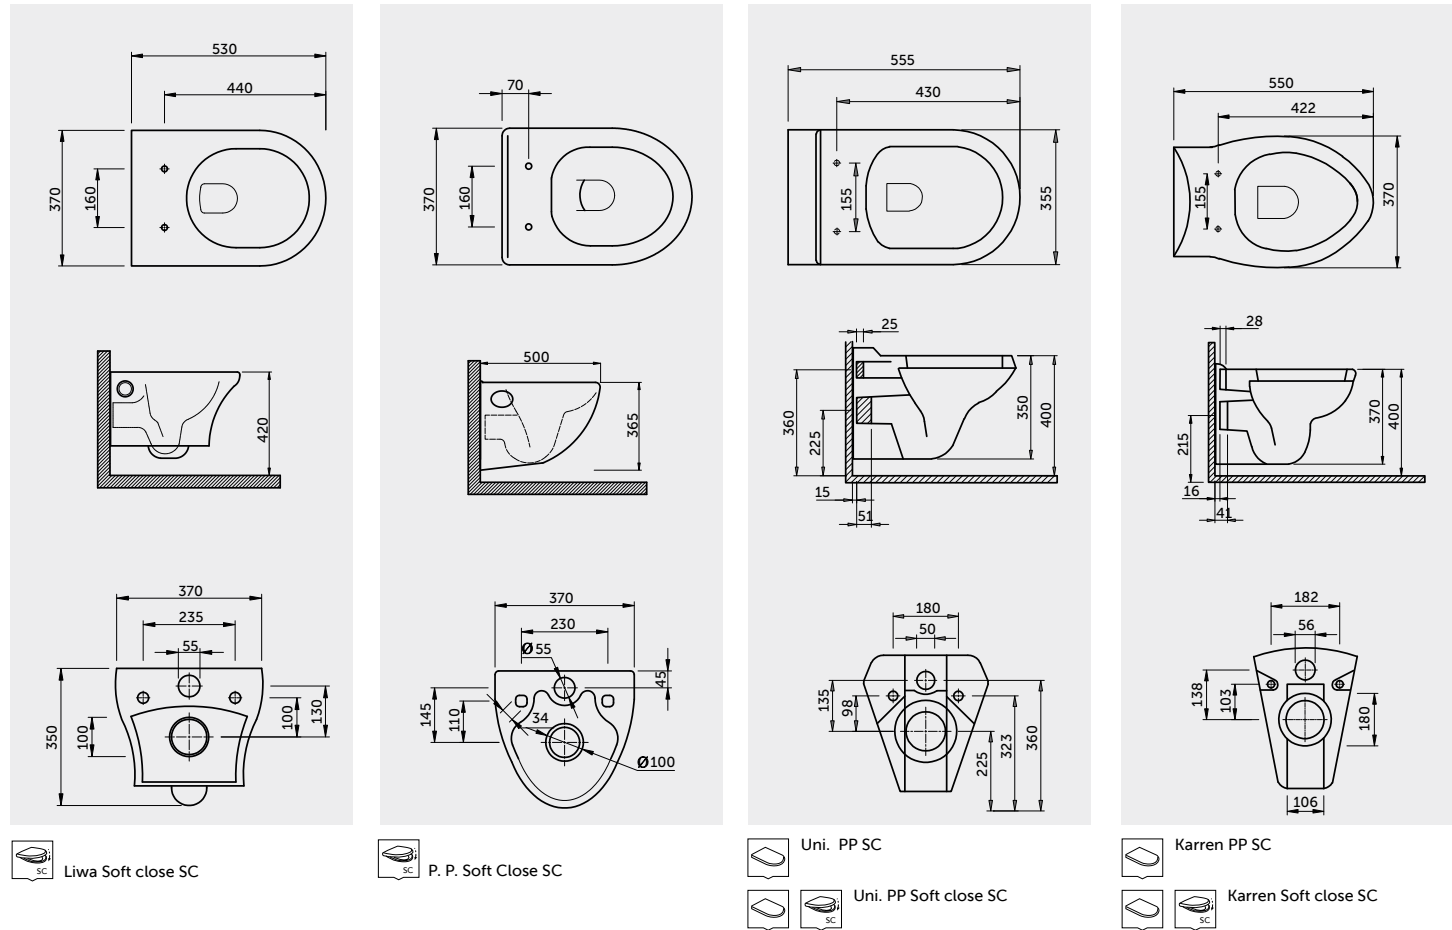

Measurements

Colours available

Colours shown here are as close to actual sanitaryware as printing process will allow

WALL HUNG

WATER CLOSED