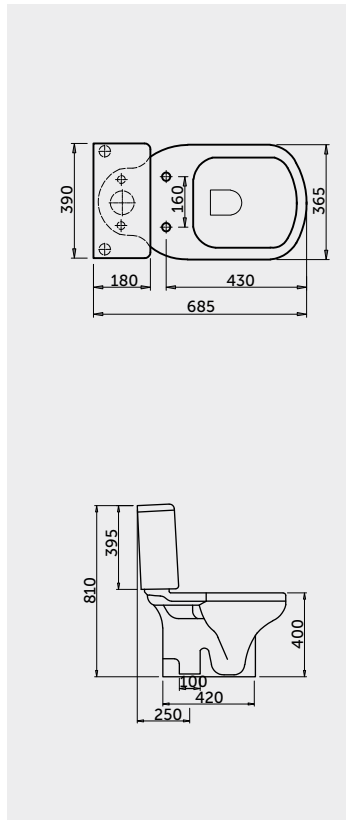

Measurements

Uni. P. P. Plain Seat Cover

Std. P. P. Plain Seat Cover

Uni. Soft Close Seat Cover

Colours available

Colours shown here are as close to actual sanitaryware as printing process will allow