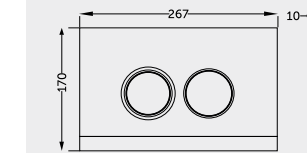

Notes

Colours shown here are as close to actual sanitaryware as printing process will allow