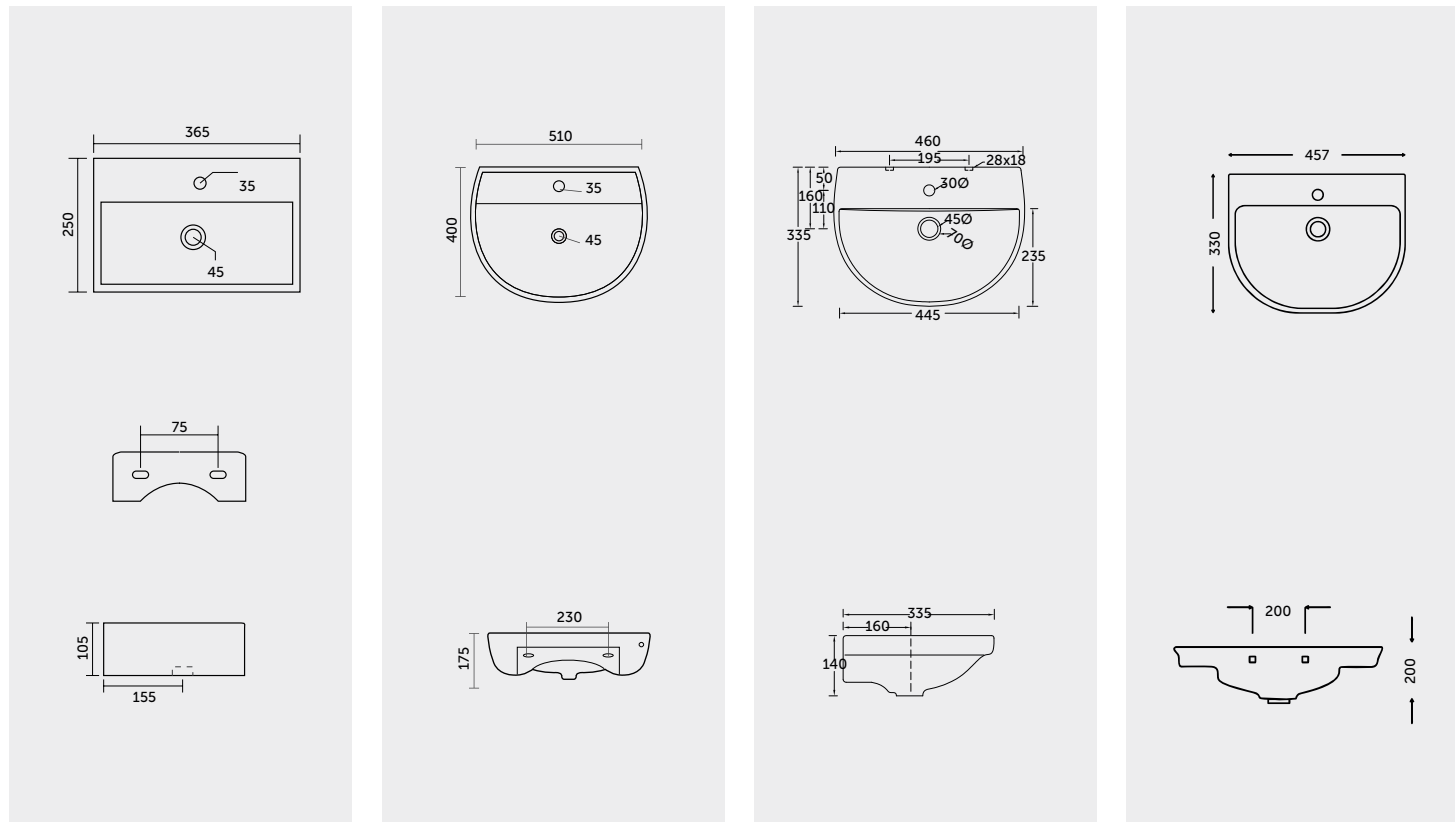

Measurements

Colours available

Colours shown here are as close to actual sanitaryware as printing process will allow