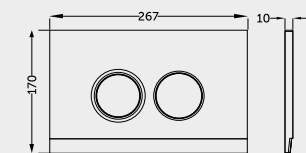

RAK-GLOBE WHITE CHROME Control Plate
4X18X290
In ₹ 2,590