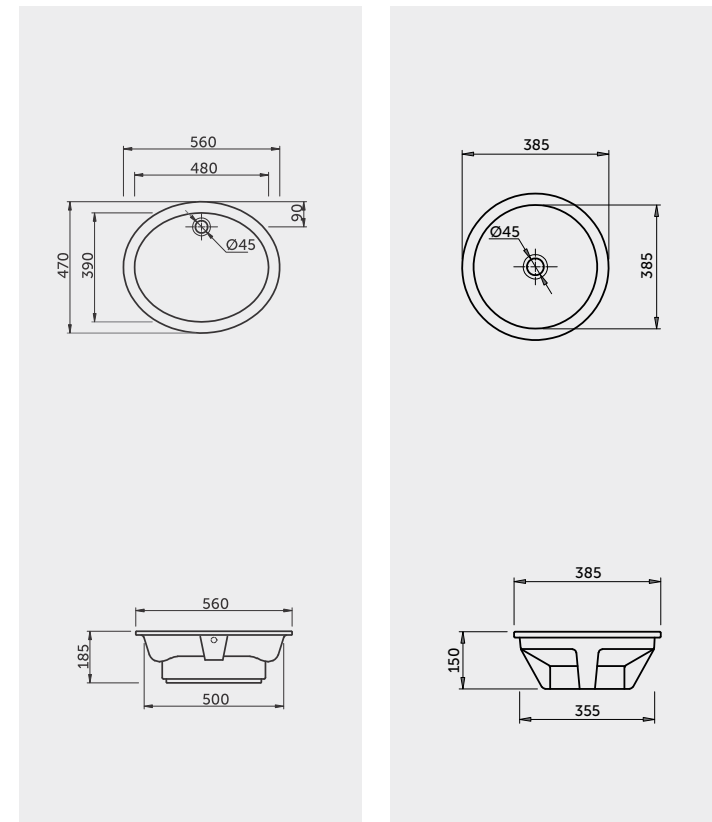

Measurements

Notes

All dimensions in mm tolerance +5% for below 200mm and +3% for above 200mm | Colours shown here are as close to actual sanitaryware as printing process will allow