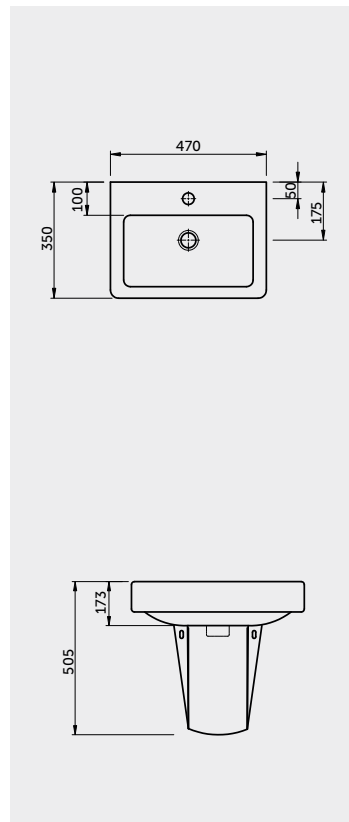

Measurements

Colours available

Colours shown here are as close to actual sanitaryware as printing process will allow