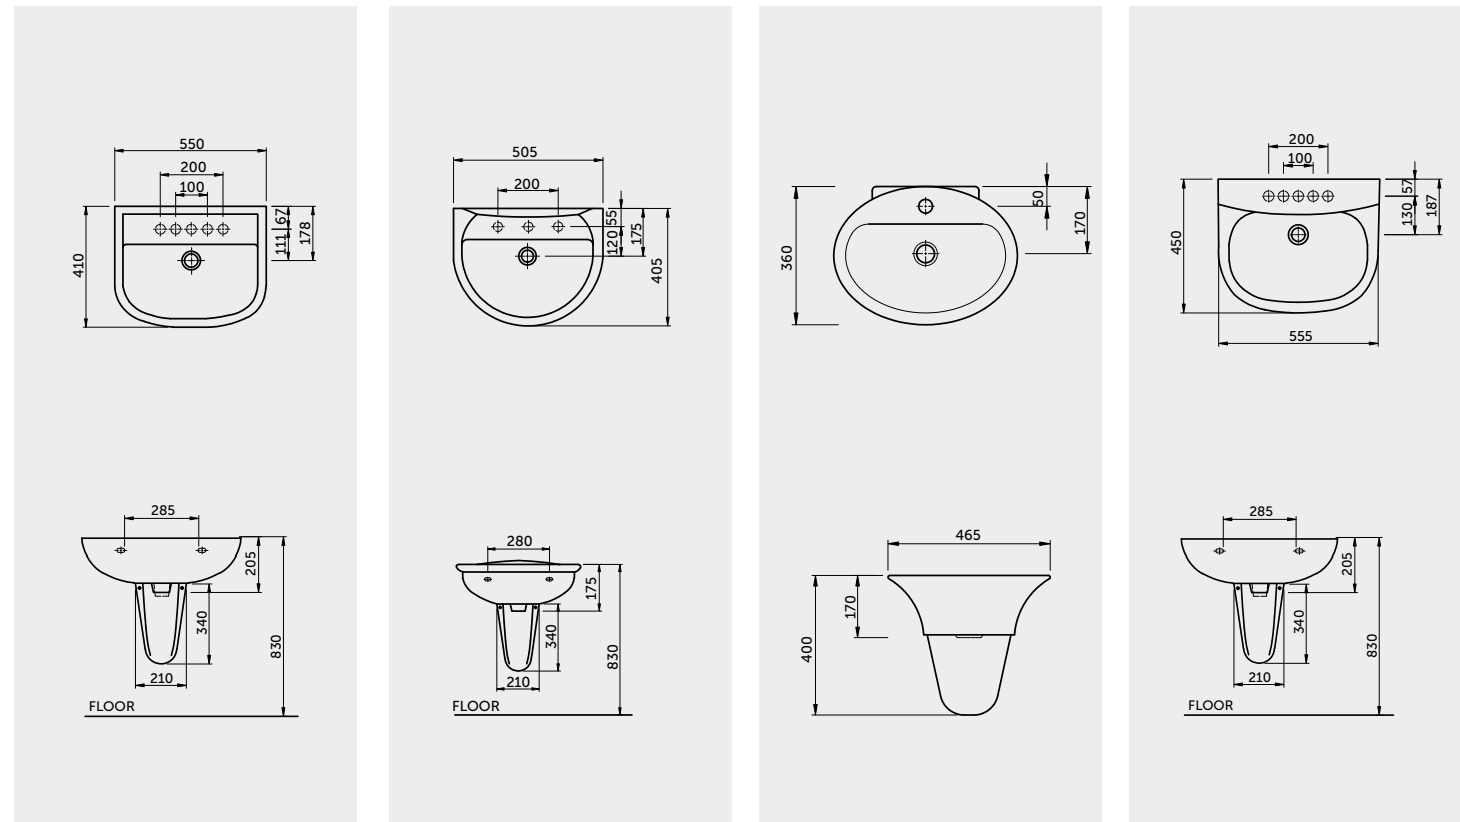

WASH BASINS

WASH BASINS
HALF PEDESTAL

Models

RAK-COMPACT In ₹	RAK-KARREN In ₹	RAK-SPORTY In ₹	RAK-FLORA 22 In ₹
<table border="1"> <tr> <td>Wash Basin Compact Half Pedestal</td> <td>WHITE</td> <td>IVORY</td> </tr> <tr> <td>550X410X195</td> <td>2,840</td> <td>3,550</td> </tr> <tr> <td></td> <td>2,016</td> <td>2,520</td> </tr> <tr> <td></td> <td>4,856</td> <td>6,070</td> </tr> </table>	<table border="1"> <tr> <td>Wash Basin Universal Half Pedestal</td> <td>WHITE</td> <td>IVORY</td> </tr> <tr> <td>505X405X175</td> <td>2,300</td> <td>2,875</td> </tr> <tr> <td></td> <td>2,016</td> <td>2,520</td> </tr> <tr> <td></td> <td>4,316</td> <td>5,395</td> </tr> </table>	<table border="1"> <tr> <td>Wash Basin Sporty Half Pedestal</td> <td>WHITE</td> <td></td> </tr> <tr> <td>465X360X170</td> <td>2,250</td> <td>2,250</td> </tr> <tr> <td></td> <td>2,250</td> <td></td> </tr> <tr> <td></td> <td>4,500</td> <td></td> </tr> </table>	<table border="1"> <tr> <td>Wash Basin 22"X18" Compact Half Pedestal</td> <td>WHITE</td> <td>IVORY</td> </tr> <tr> <td>555X450X205</td> <td>2,370</td> <td>2,963</td> </tr> <tr> <td></td> <td>2,016</td> <td>2,520</td> </tr> <tr> <td></td> <td>4,386</td> <td>5,483</td> </tr> </table>

Measurements