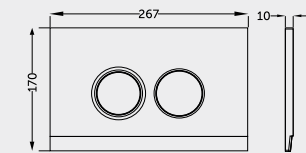

RAK-GLOBE WHITE CHROME Control Plate
4X18X290
In ₹ 2,590

Notes

Colours shown here are as close to actual sanitaryware as printing process will allow

Models

RAK-GLOBE CHROME WHITE CHROME - Control Plate
4X18X290
In ₹ 3,816