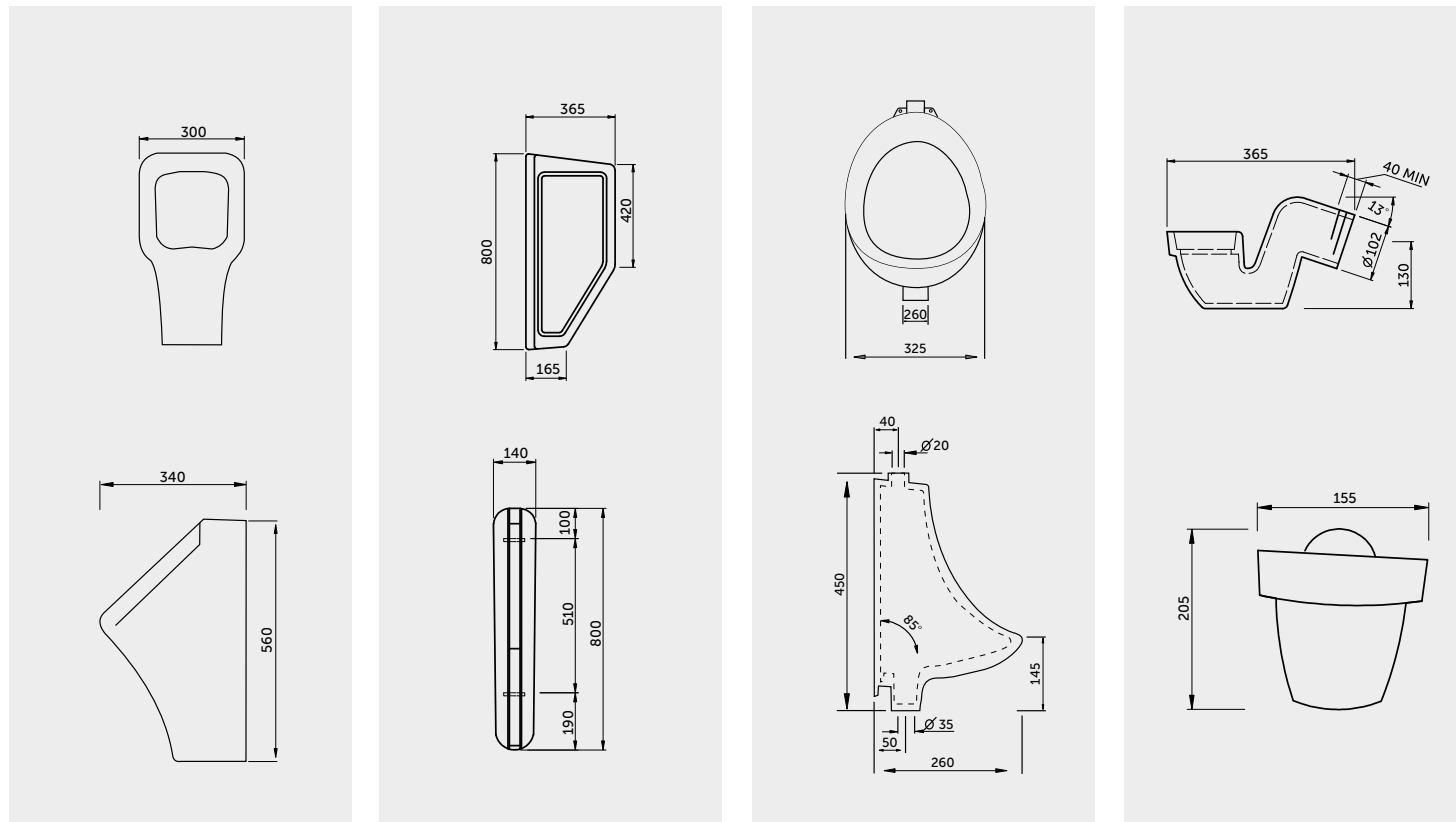

Measurements

Colours available

Colours shown here are as close to actual sanitaryware as printing process will allow