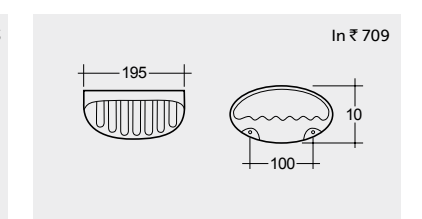

Notes

Colours shown here are as close to actual sanitaryware as printing process will allow

Models

RAK-Towel Rail Holder

RAK- Shelf

RAK- Big Soap Holder

RAK- Soap Holder Medium

RAK- Soap Holder Small