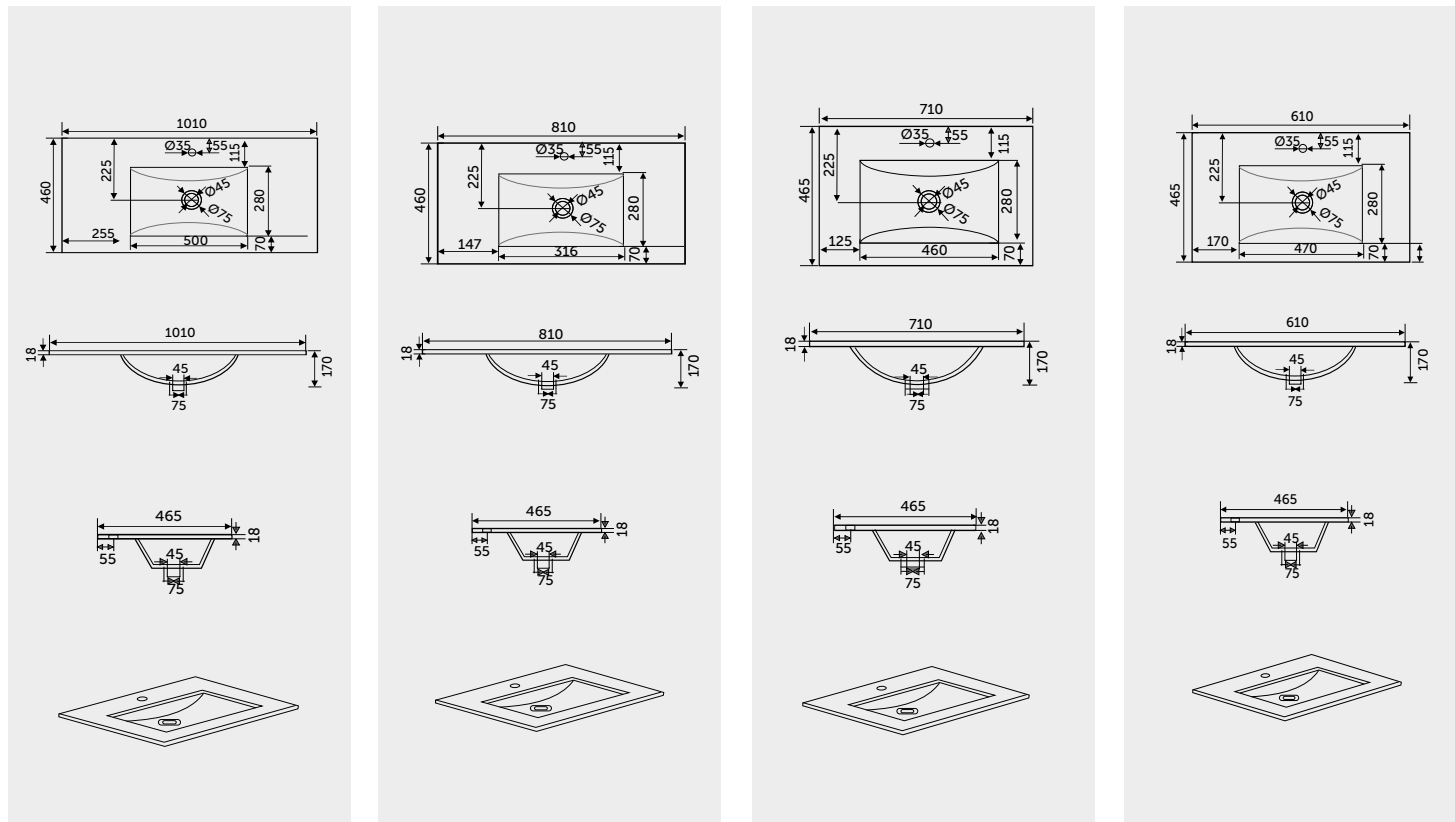

Measurements