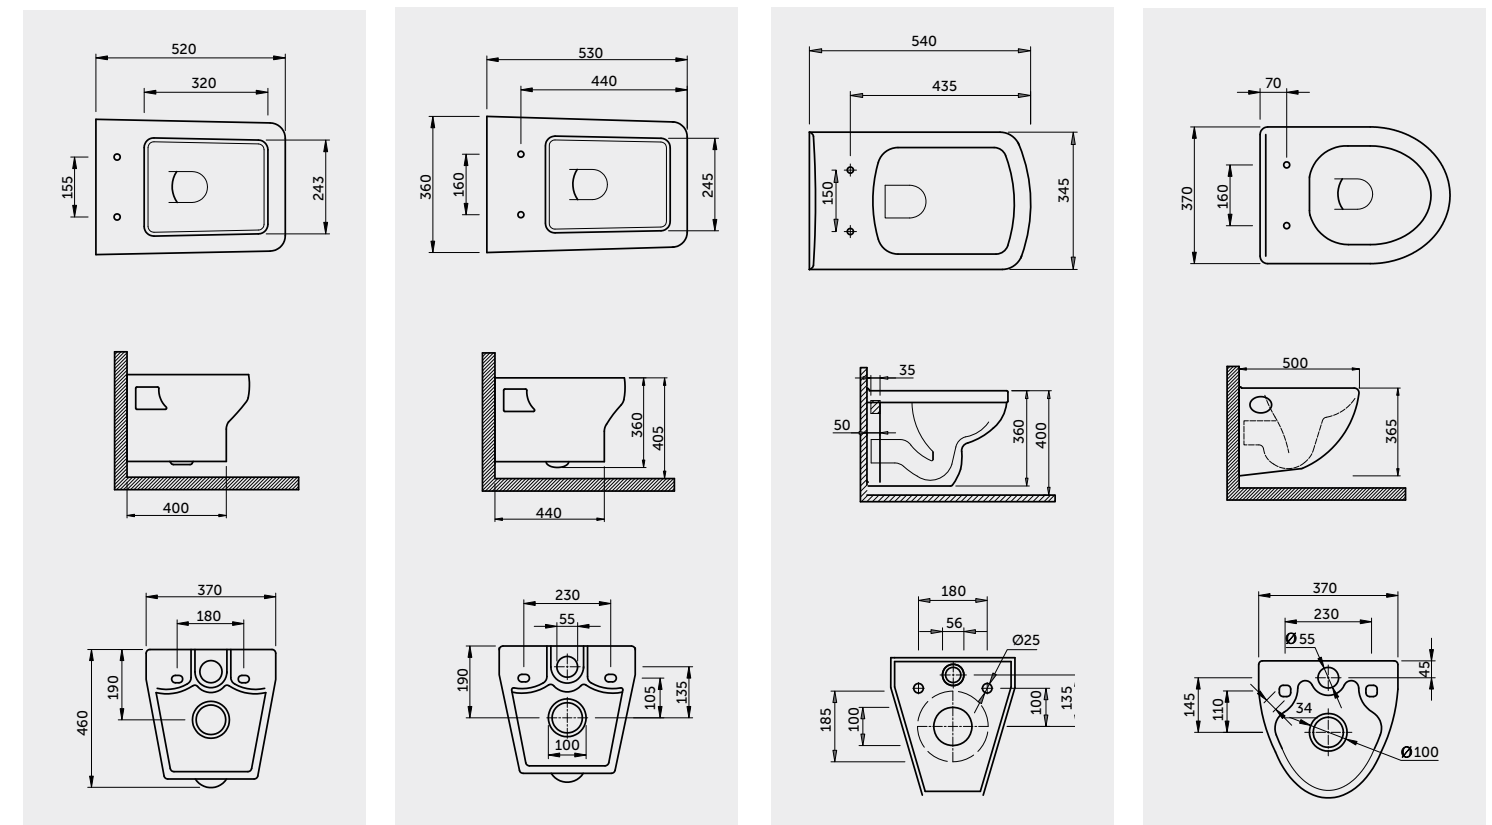

Measurements

Recta P. P. Soft Close SC
Liwa Soft close SC

Notes

All dimensions in mm tolerance +5% for below 200mm and +3% for above 200mm | Colours shown here are as close to actual sanitaryware as printing process will allow