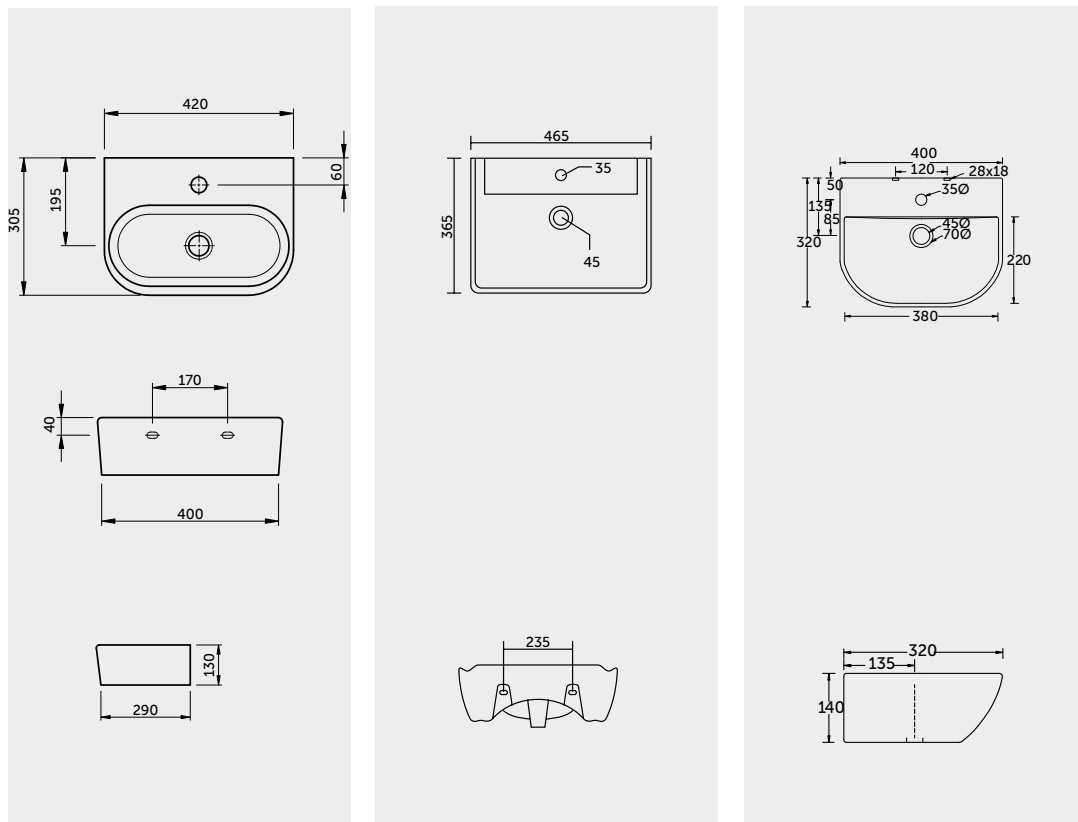

Measurements

Colours available

Colours shown here are as close to actual sanitaryware as printing process will allow