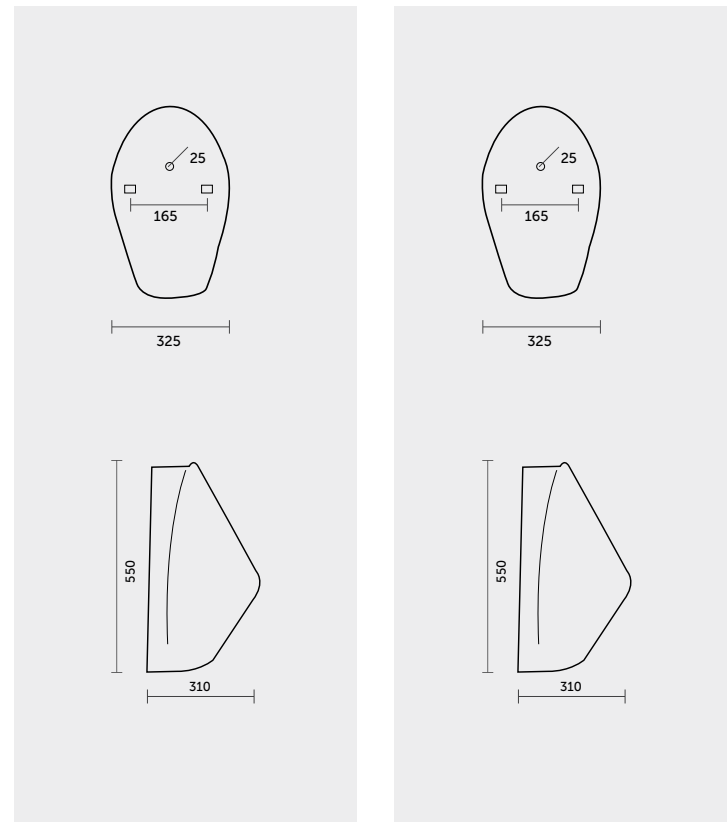

Measurements

Electronic sensor urinal flush available

Electronic sensor urinal flush available