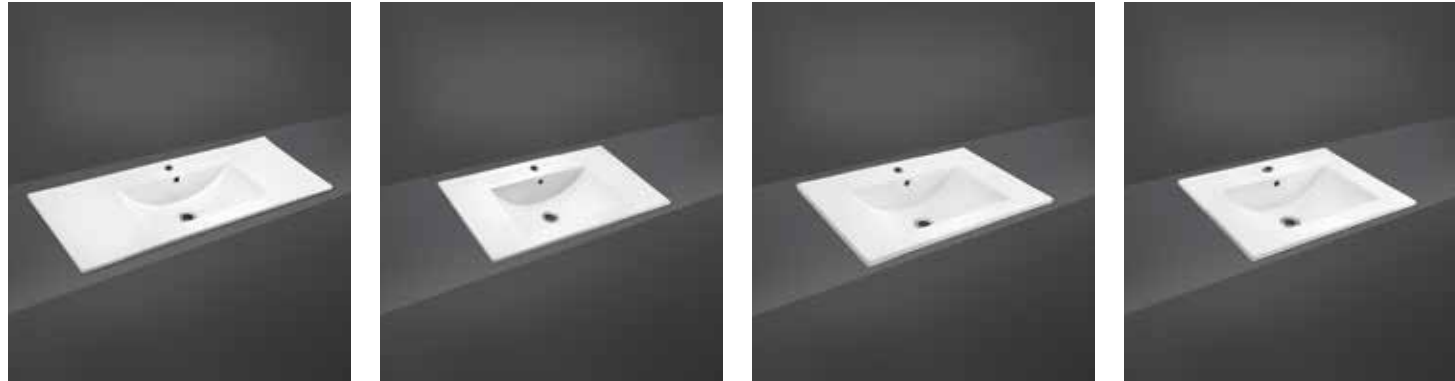

White Ivory

RAK-ROSA
570 X 420 X 200
500 X 410 X 195

WASH BASINS

Models

RAK-LAVA	In ₹	RAK-LAVA	In ₹	RAK-LAVA	In ₹	RAK-LAVA	In ₹
Cabinet Basin 1010X460X170	WHITE 14,850	Cabinet Basin 810X460X170	WHITE 11,470	Cabinet Basin 710X465X170	WHITE 9,920	Cabinet Basin 610X465X170	WHITE 8,500