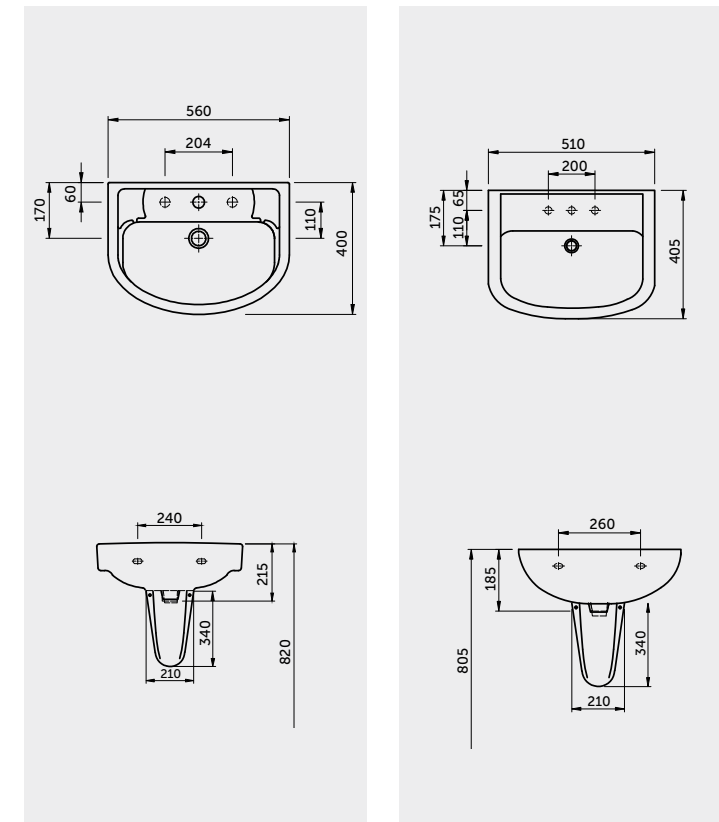

Measurements