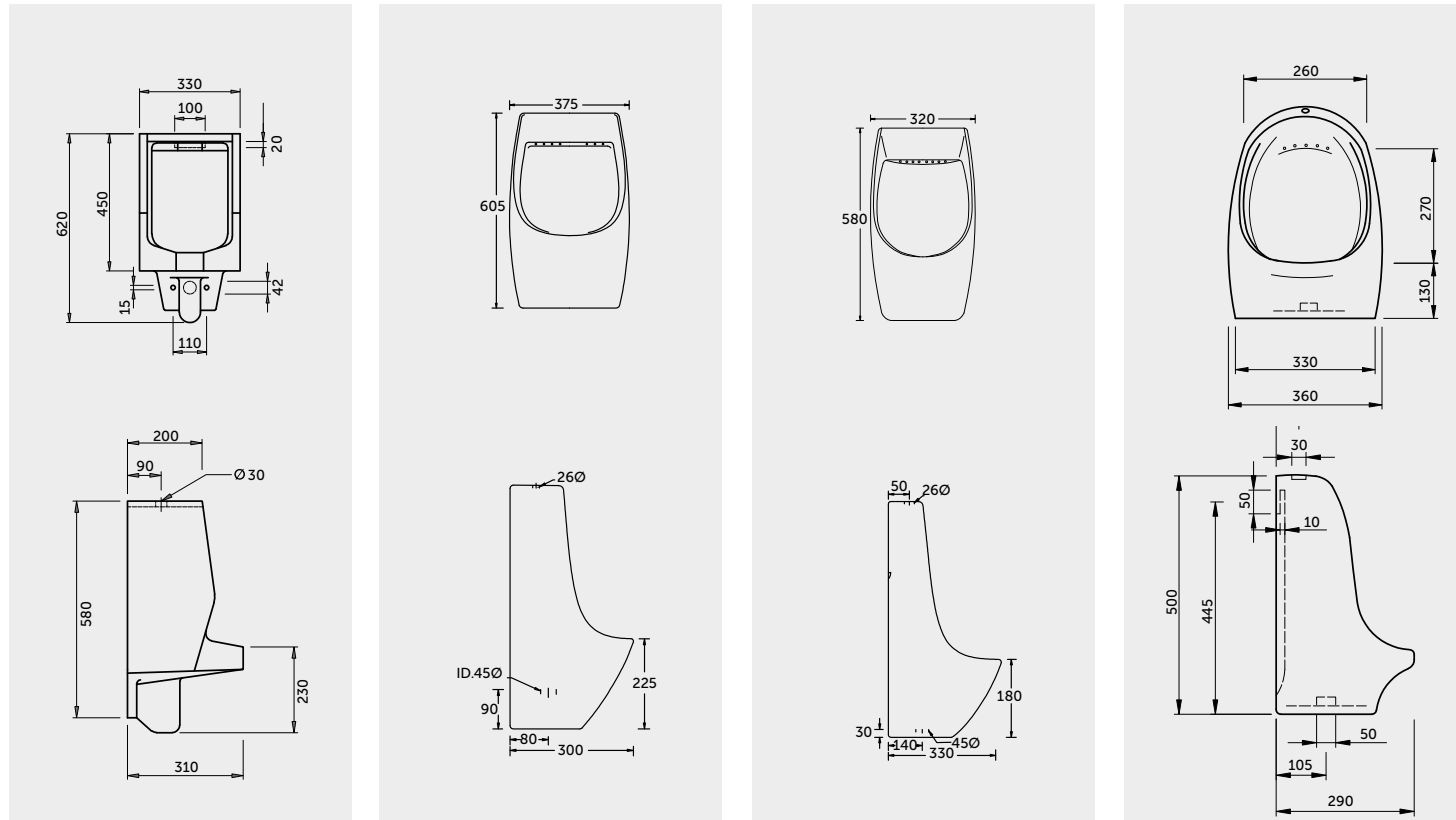

Measurements

Colours available

Colours shown here are as close to actual sanitaryware as printing process will allow