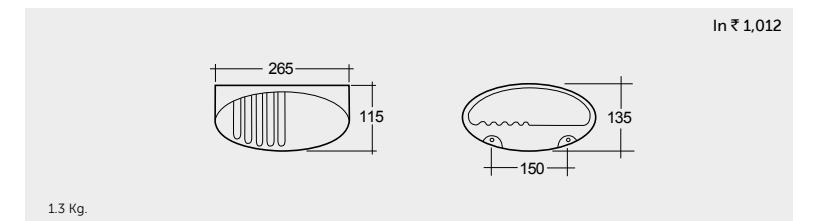

Notes

Colours shown here are as close to actual sanitaryware as printing process will allow

Models

RAK-Towel Rail Holder

RAK- Shelf

RAK- Big Soap Holder

RAK- Soap Holder Medium

RAK- Soap Holder Small