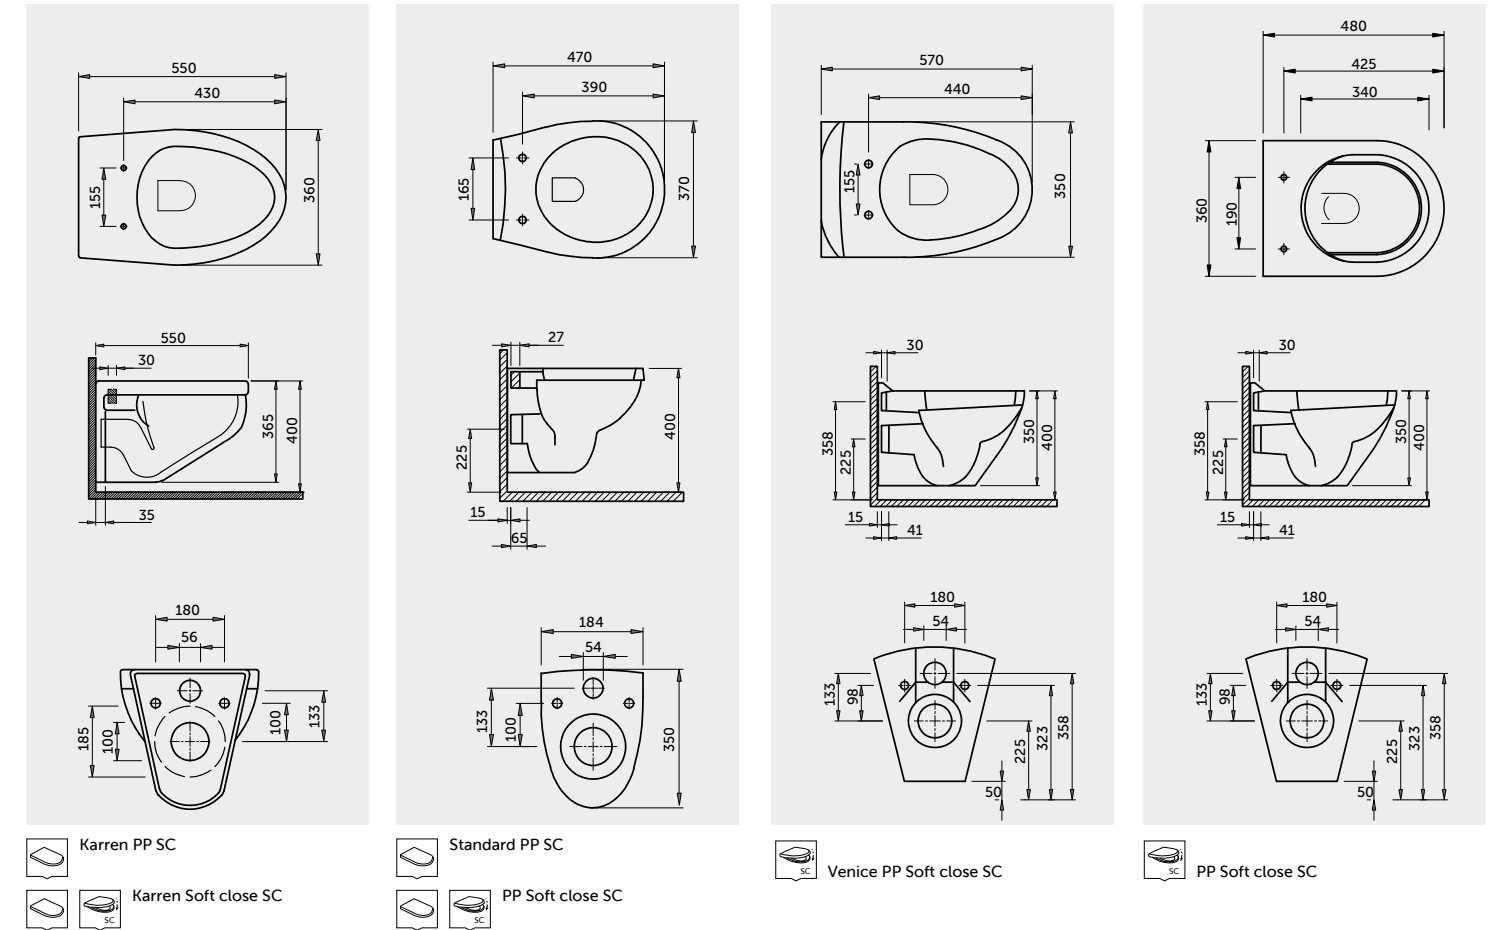

Measurements

Notes

All dimensions in mm tolerance +5% for below 200mm and +3% for above 200mm | Colours shown here are as close to actual sanitaryware as printing process will allow