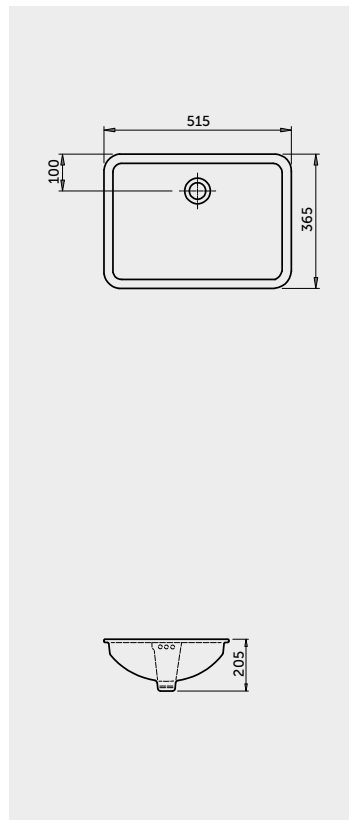

Measurements

Colours available

Colours shown here are as close to actual sanitaryware as printing process will allow