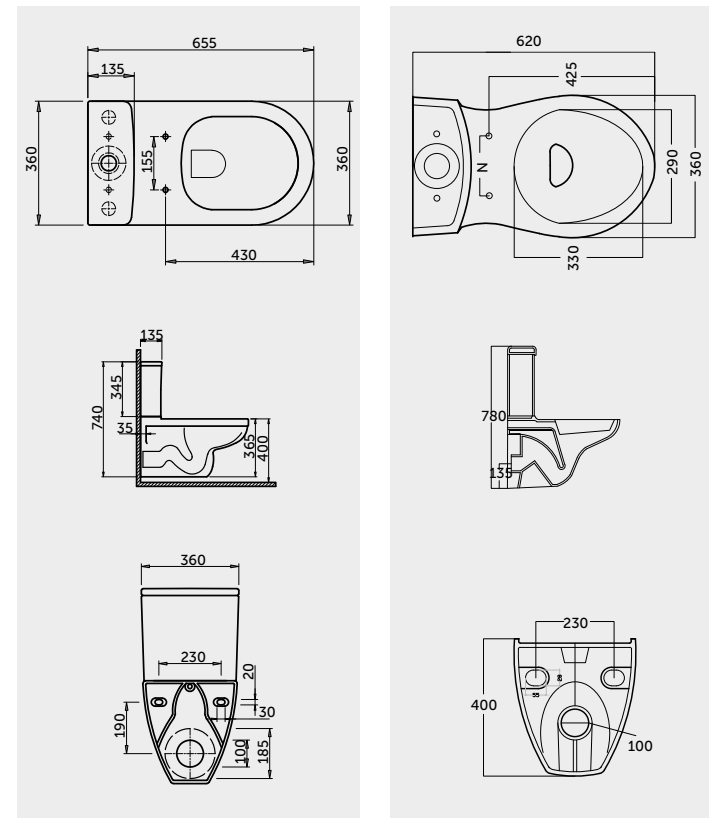

Measurements

Notes

All dimensions in mm tolerance +5% for below 200mm and +3% for above 200mm | Colours shown here are as close to actual sanitaryware as printing process will allow

RAK-CURVE

RAK-CURVE

Models