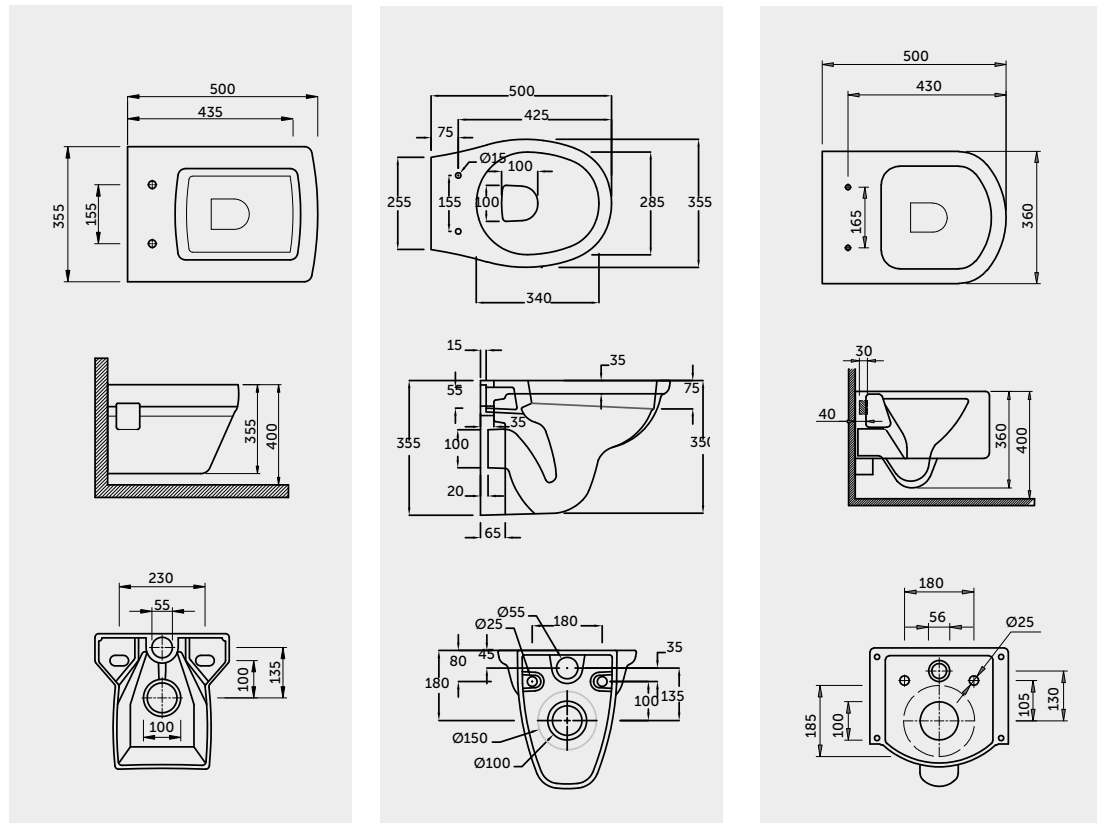

Measurements

Astor Duroplast SC

Standard PP SC

PP Soft close SC

PP Soft close SC

Colours available

Colours shown here are as close to actual sanitaryware as printing process will allow

White Ivory