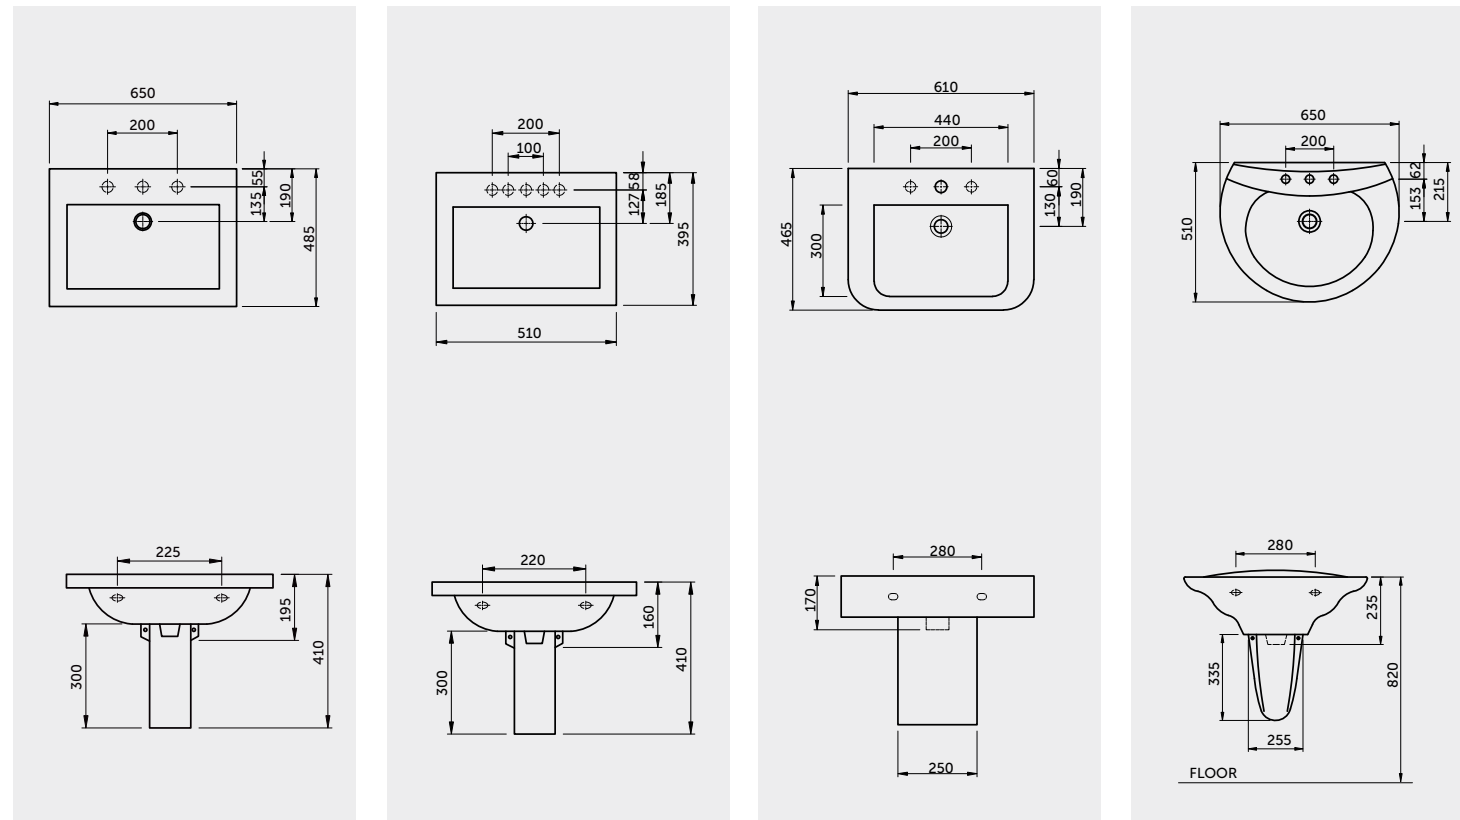

Measurements