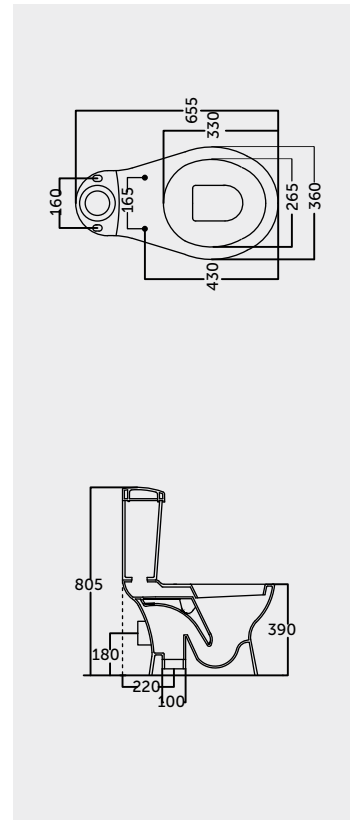

Measurements

Uni. P. P. Plain Seat Cover

Std. P. P. Plain Seat Cover

Uni. Soft Close Seat Cover

Colours available

Colours shown here are as close to actual sanitaryware as printing process will allow