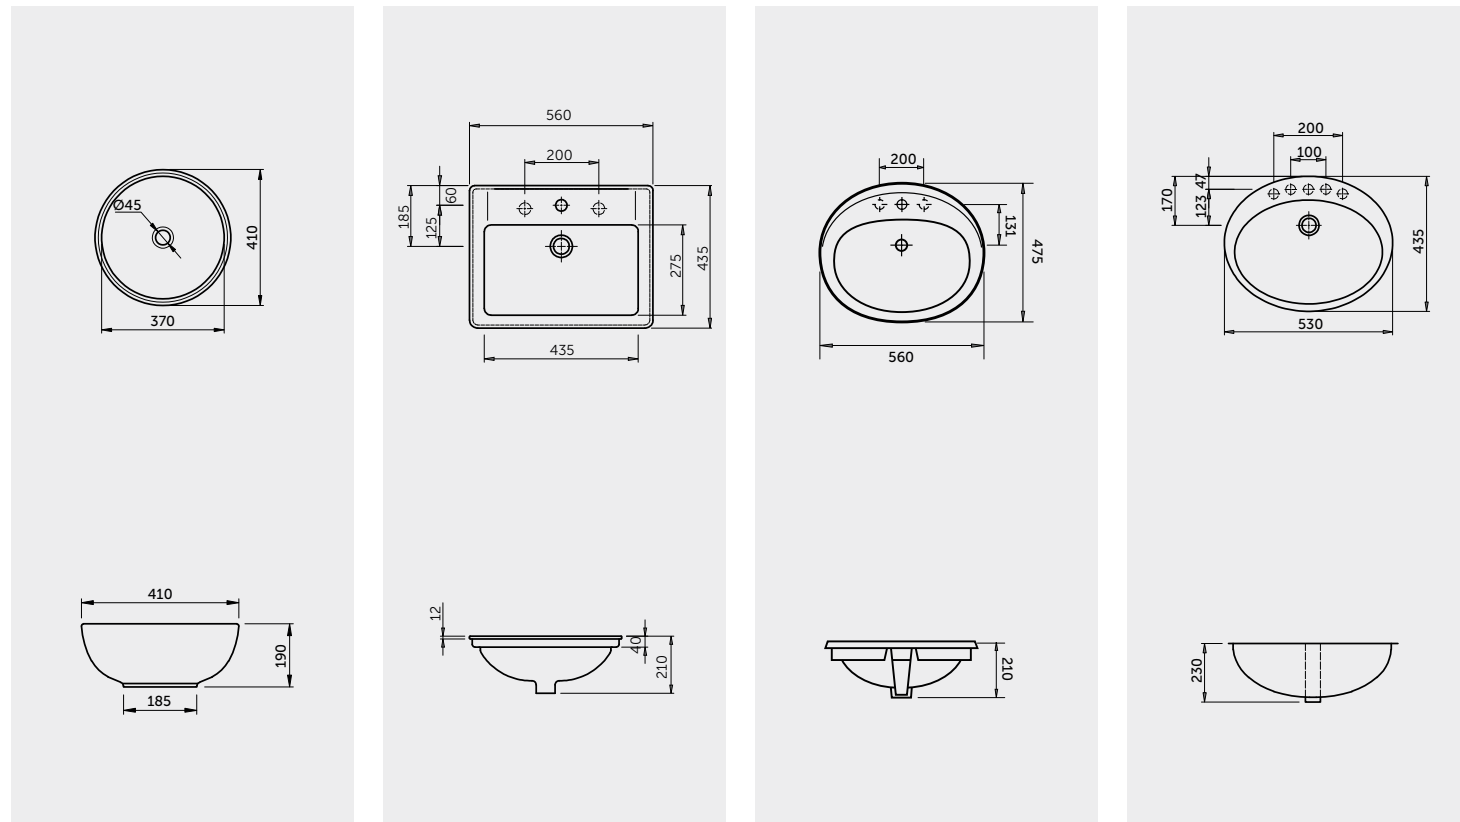

Measurements

Colours available

Colours shown here are as close to actual sanitaryware as printing process will allow