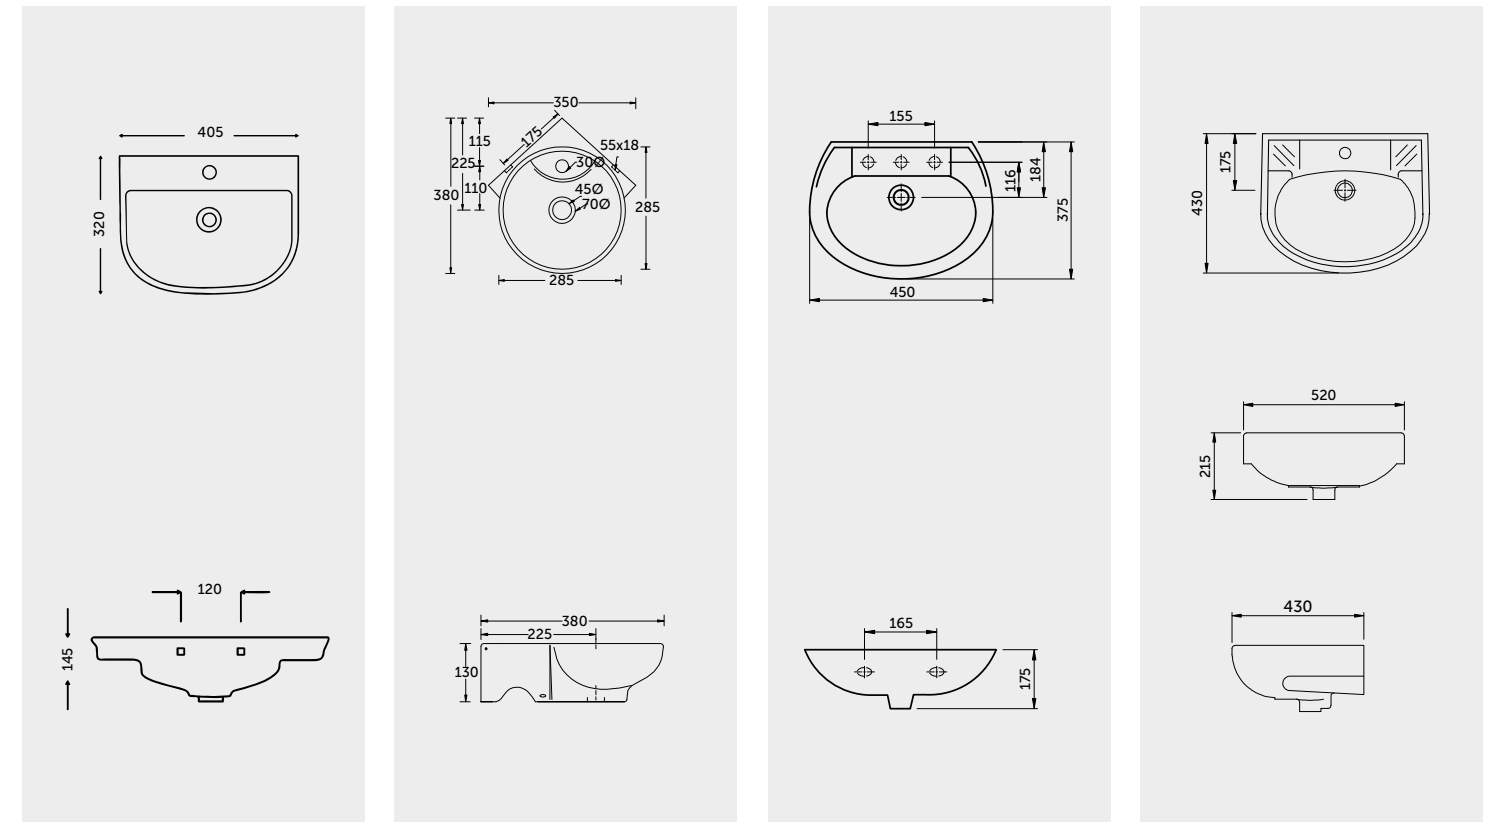

Measurements

Notes

All dimensions in mm tolerance +5% for below 200mm and +3% for above 200mm | Colours shown here are as close to actual sanitaryware as printing process will allow