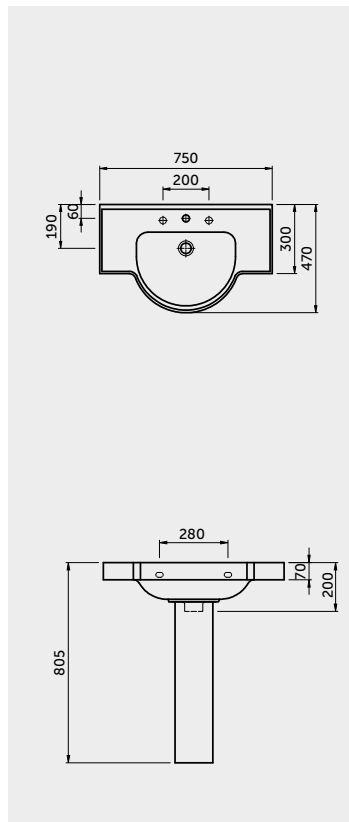

Measurements