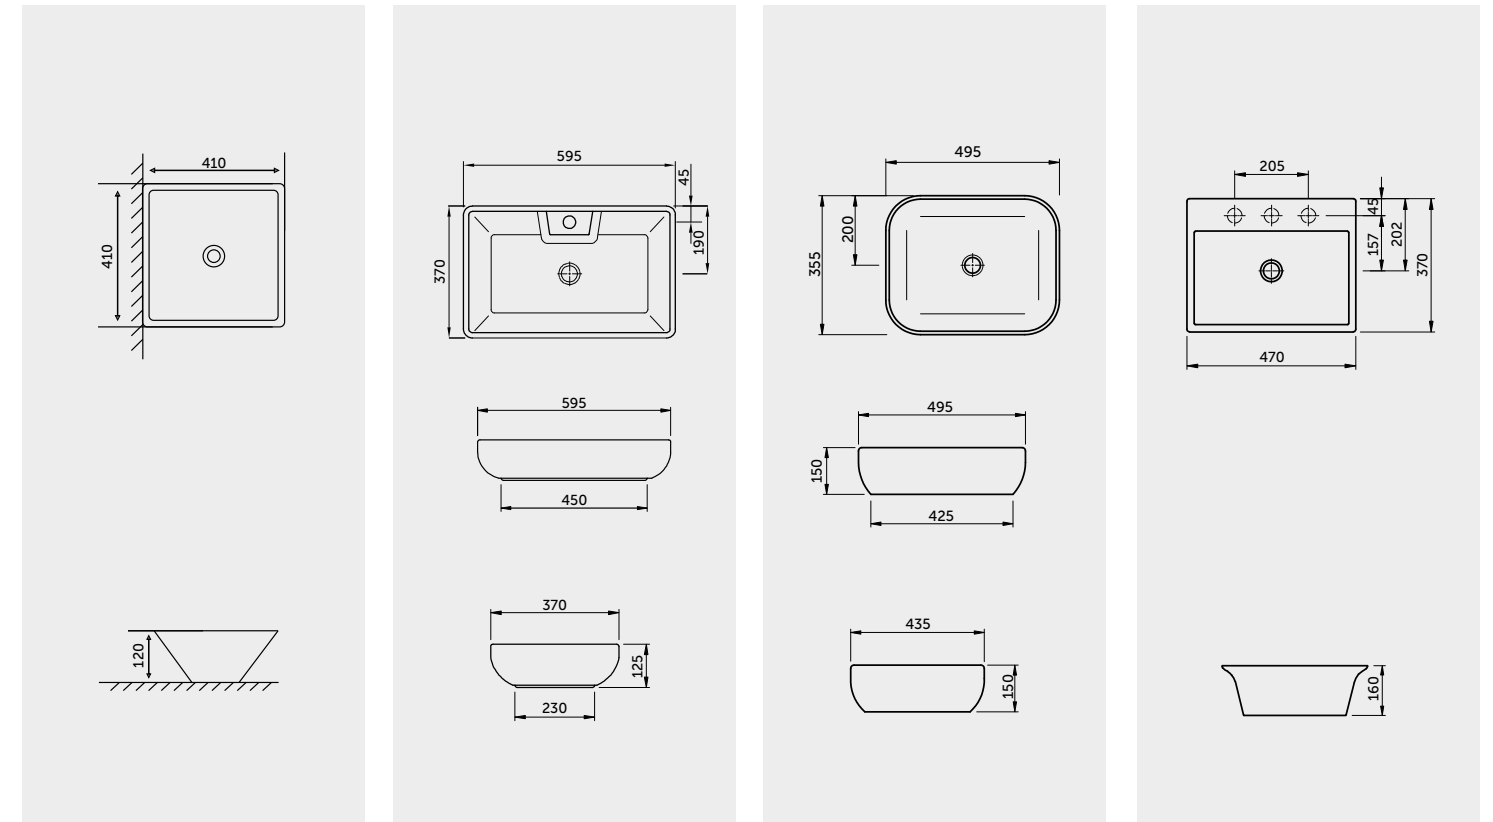

Colours shown here are as close to actual sanitaryware as printing process will allow

Models

RAK-ARNO In ₹ | **RAK-RECTA** In ₹ | **RAK-CRYSTAL** In ₹ | **RAK-LEA** In ₹

Table Top W. B. 410X410X120 WHITE 6,950 | Table Top W. B. 595X370X125 WHITE 6,780 IVORY 8,475 | Table Top W. B. 495X355X150 WHITE 6,535 | Table Top W. B. 470X370X160 WHITE 6,170 IVORY 7,713

Measurements

Notes

All dimensions in mm tolerance +5% for below 200mm and +3% for above 200mm | Colours shown here are as close to actual sanitaryware as printing process will allow

Models

RAK-LITTLE HERRING In ₹	RAK-TAROKO MINI In ₹	RAK-BLISS In ₹	RAK-TIARA In ₹
Table Top W. B. 455X355X120 WHITE 6,535	Table Top W. B. 430X430X150 WHITE 6,535	Table Top W. B. 480X370X130 WHITE 6,100 IVORY 7,625	Table Top W. B. 552X348X130 WHITE 5,225