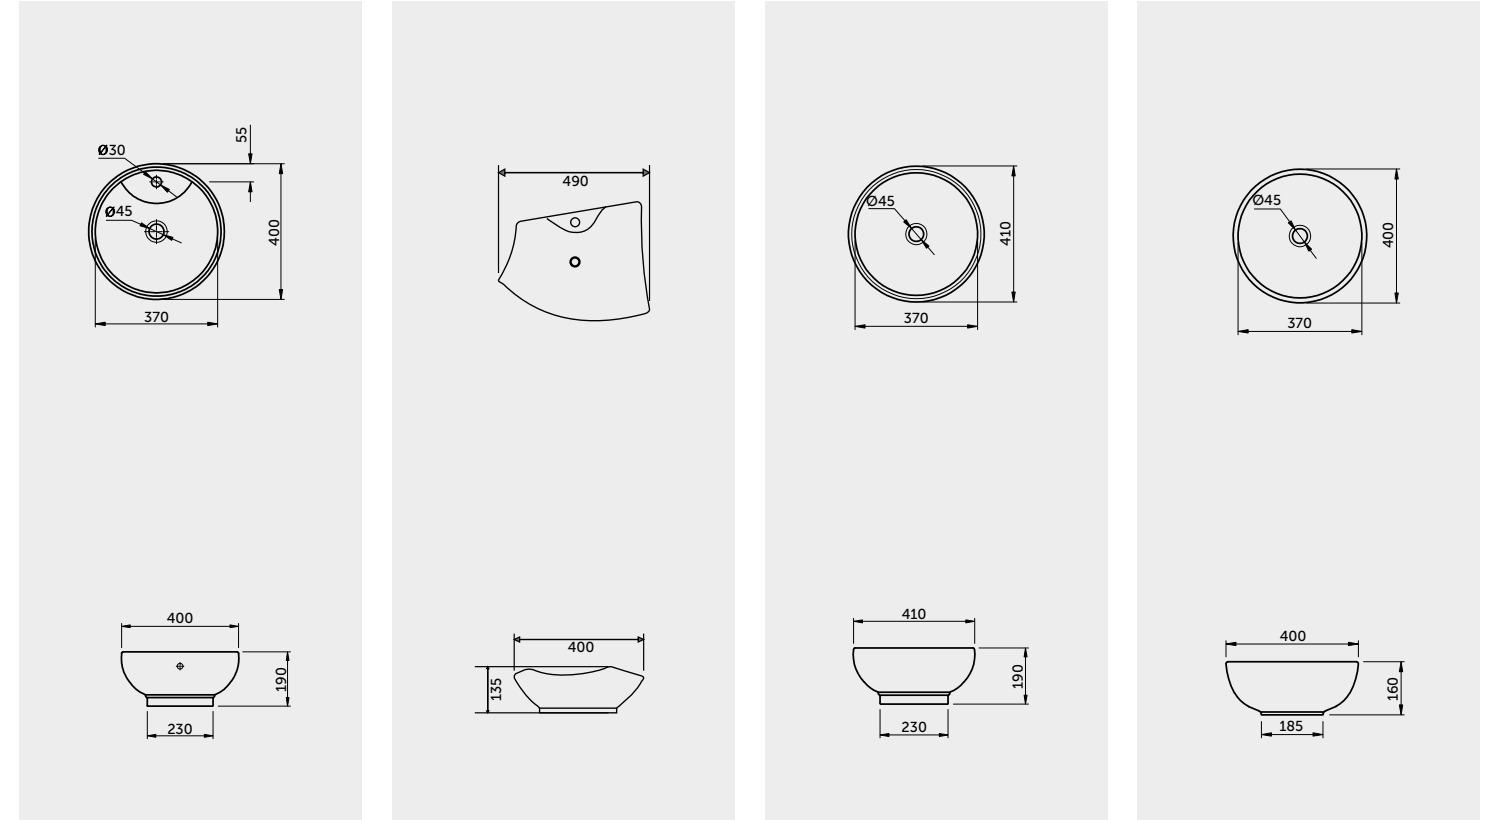

Measurements

Notes

All dimensions in mm tolerance +5% for below 200mm and +3% for above 200mm | Colours shown here are as close to actual sanitaryware as printing process will allow

Models

RAK-KARREN	In ₹	RAK-RHINE	In ₹	RAK-LEGEND	In ₹	RAK-MARIGOLD	In ₹
Table Top W. B. 550X420X145	WHITE 5,870	Table Top W. B. 580X380X215	WHITE 5,870 IVORY 7,338	Table Top W. B. 400X400X140	WHITE 5,290	Table Top W. B. 490X325X140	WHITE 4,400

Measurements

Colours available

Colours shown here are as close to actual sanitaryware as printing process will allow

Models

RAK-SONIC	In ₹	RAK-OPAL	In ₹	RAK-SUN	In ₹	RAK-SHINE	In ₹
Table Top W. B. 400X400X190	WHITE 4,700 IVORY 5,875	Table Top W. B. 490X400X135	WHITE 4,700 IVORY 5,875	Bowl 410X410X190	WHITE 4,700 IVORY 5,875	Bowl 400X400X160	WHITE 4,700 IVORY 5,875

Measurements

Notes

All dimensions in mm tolerance +5% for below 200mm and +3% for above 200mm | Colours shown here are as close to actual sanitaryware as printing process will allow

Models

RAK-GLADIUS	In ₹	RAK-SHELL	In ₹	RAK-SEINE	In ₹	RAK-LAUREL	In ₹
Table Top W. B. 415X415X110	WHITE 4,400	Bowl 385X320X180	WHITE 3,990 IVORY 4,988	Bowl 380X380X120	WHITE 3,760 IVORY 4,700	Bowl 350X350X112	WHITE 3,218