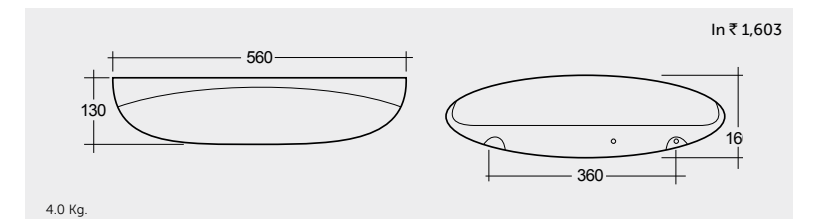

Notes

Colours shown here are as close to actual sanitaryware as printing process will allow

Models

RAK-Towel Rail Holder

RAK- Shelf

RAK- Big Soap Holder

RAK- Soap Holder Medium

RAK- Soap Holder Small