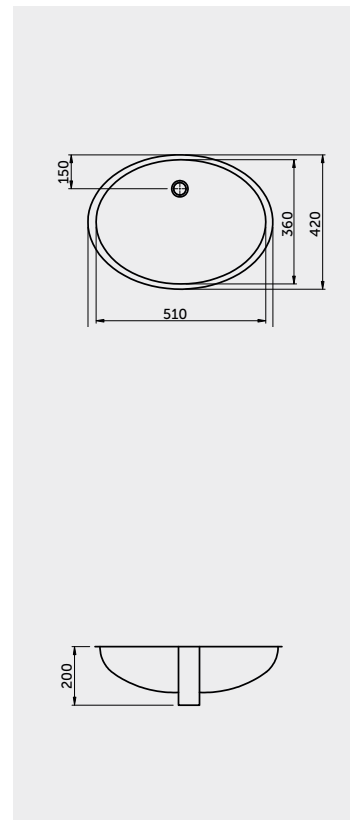

Measurements

Colours available

Colours shown here are as close to actual sanitaryware as printing process will allow