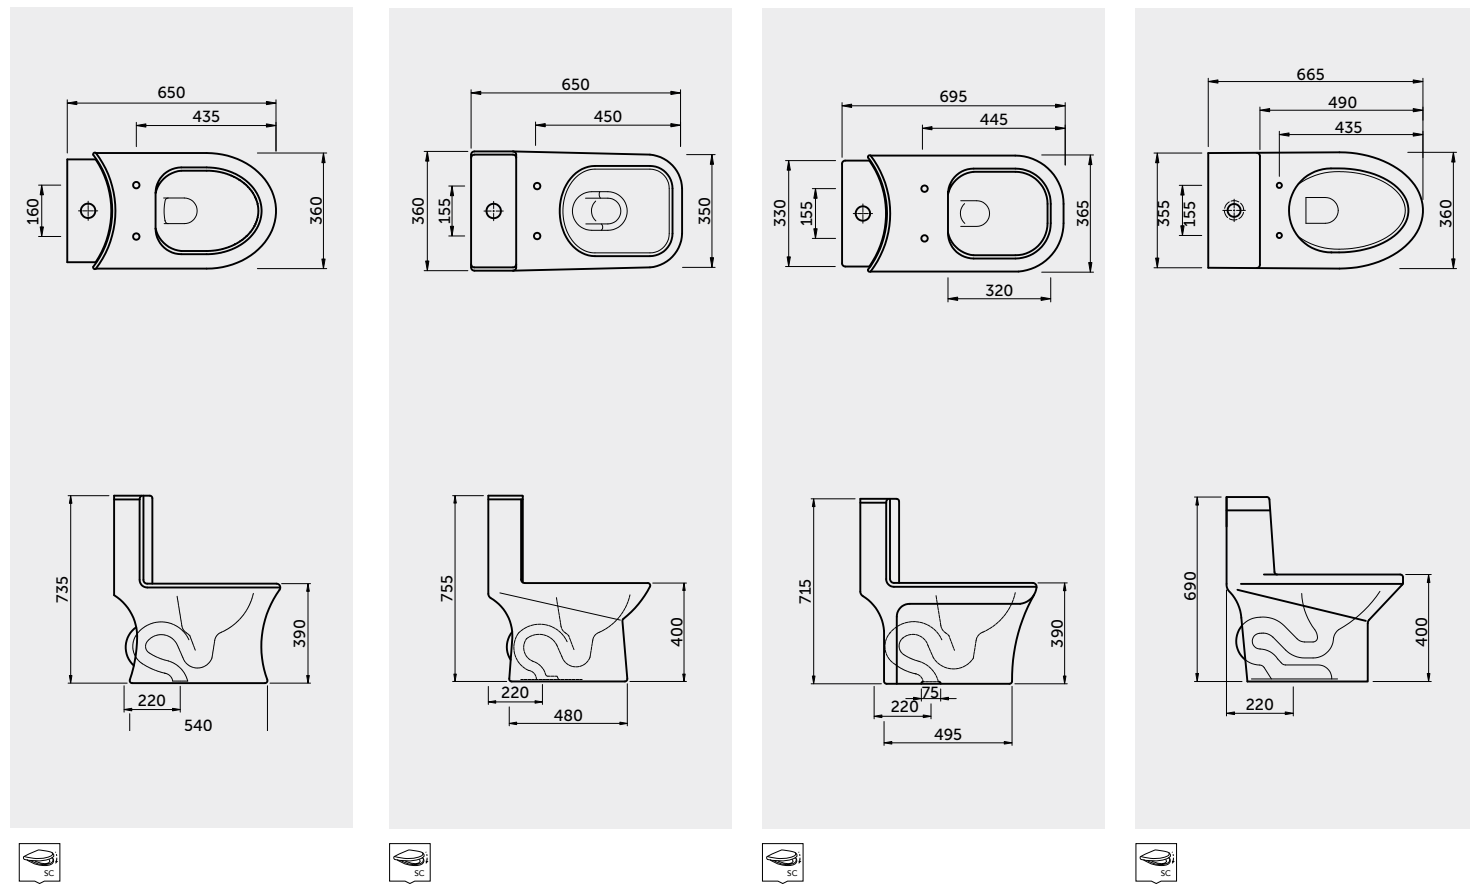

ONE
PIECE

ONE PIECE FLOOR MOUNTED S TRAP

Models

 Rimless	 Rimless	 Rimless	 Rimless
FLUSH SYSTEM • SIPHONIC	FLUSH SYSTEM • SIPHONIC	FLUSH SYSTEM • SIPHONIC	FLUSH SYSTEM • SIPHONIC
RAK-SPORTY In ₹	RAK-RECTA DLX In ₹	RAK-PLUTO DLX In ₹	RAK-KARREN In ₹
S Trap 220 & 300 650X360X735 WHITE 18,400	S Trap 220 650X350X755 WHITE 15,500	S Trap 220 695X365X715 WHITE 14,400	S Trap 220 & 300 665X355X690 WHITE 14,500

Measurements

Colours available

Colours shown here are as close to actual sanitaryware as printing process will allow

ONE PIECE FLOOR MOUNTED S/P TRAP

ONE
PIECE

Models

 Rimless	 Rimless	 Rimless	 Rimless
FLUSH SYSTEM • SIPHONIC	FLUSH SYSTEM • SIPHONIC	FLUSH SYSTEM • SIPHONIC	FLUSH SYSTEM • SIPHONIC
RAK-KARREN In ₹	RAK-DAFFODIL In ₹	RAK-LIWA In ₹	RAK-CRISTINA In ₹
P Trap 180 665X355X690 WHITE 14,500	S Trap 220 & 300 706X372X703 WHITE 14,500	S Trap 220 685X345X680 WHITE 14,900	S Trap 220 & 300 690X370X750 WHITE 22,300