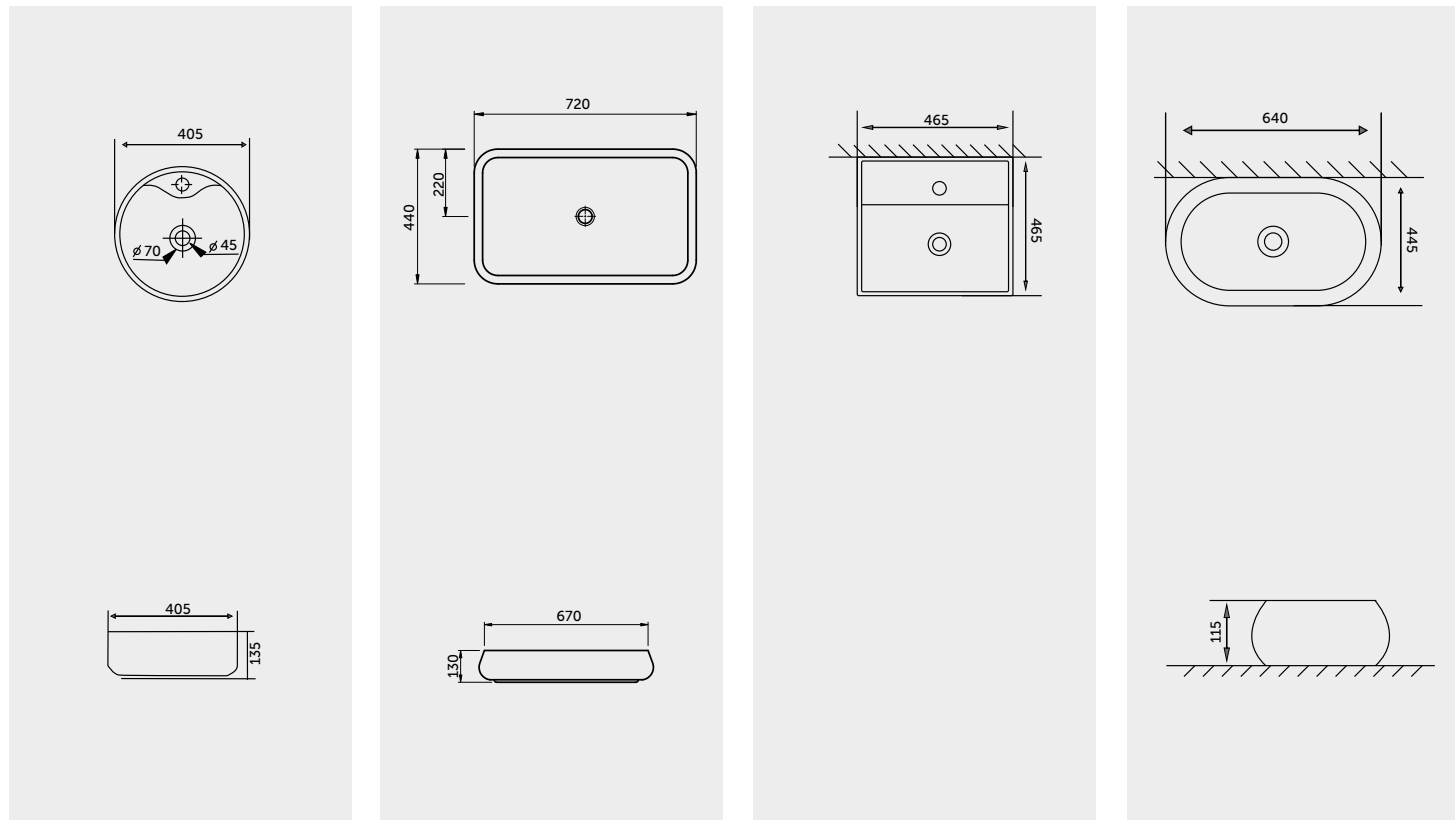

Measurements

Colours available

Colours shown here are as close to actual sanitaryware as printing process will allow