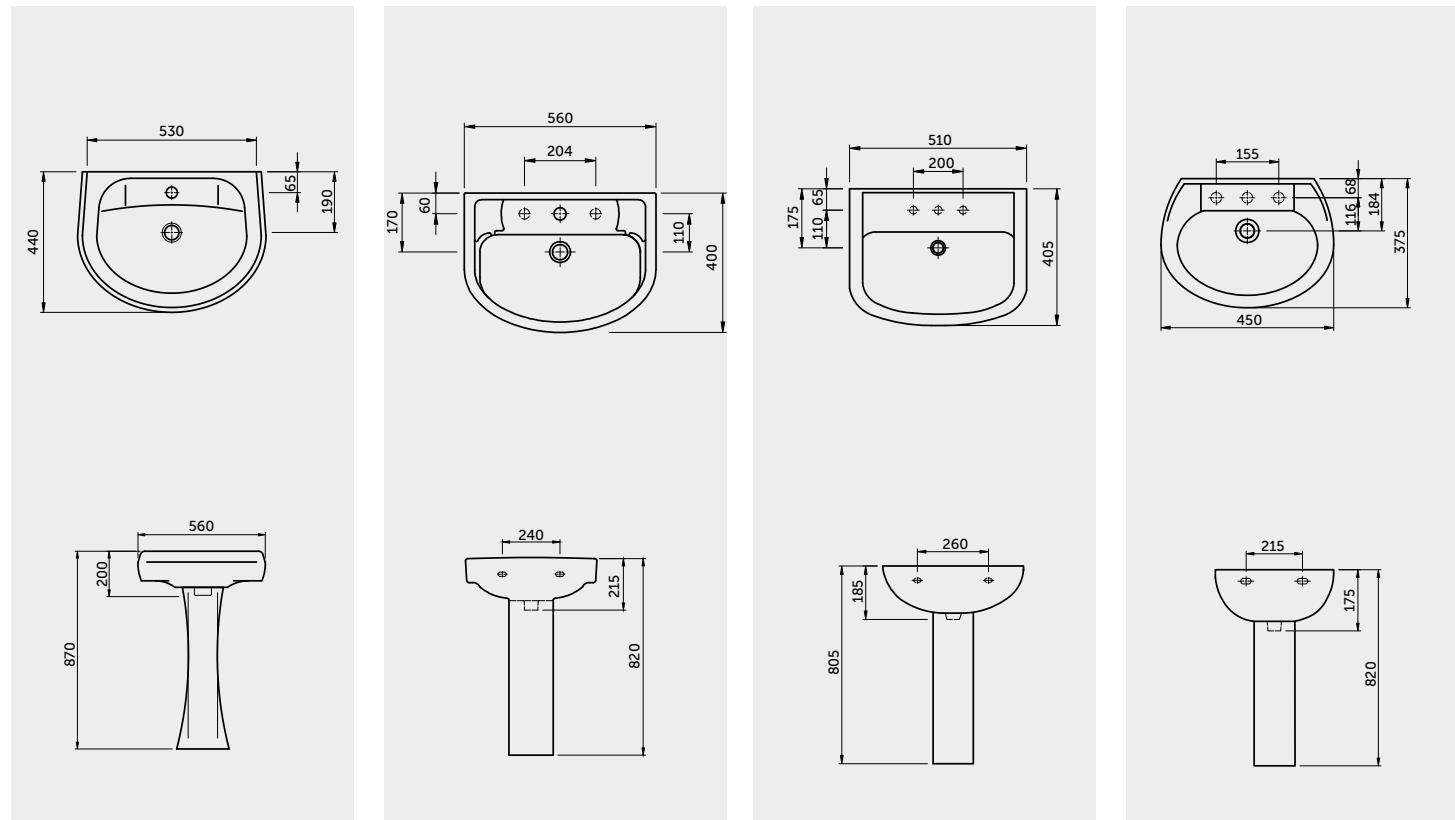

Measurements

Colours available

Colours shown here are as close to actual sanitaryware as printing process will allow