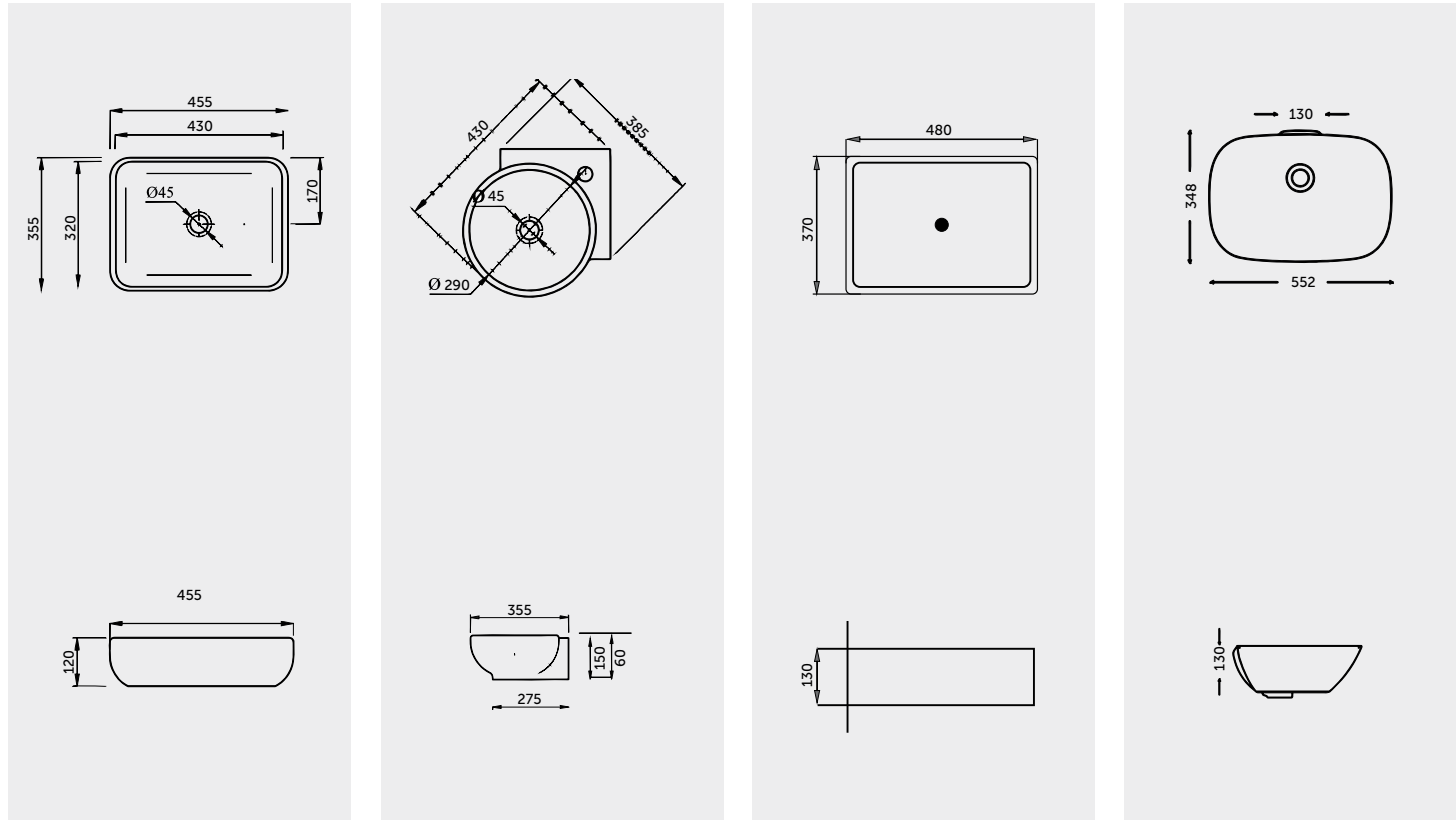

Measurements

Colours available

Colours shown here are as close to actual sanitaryware as printing process will allow