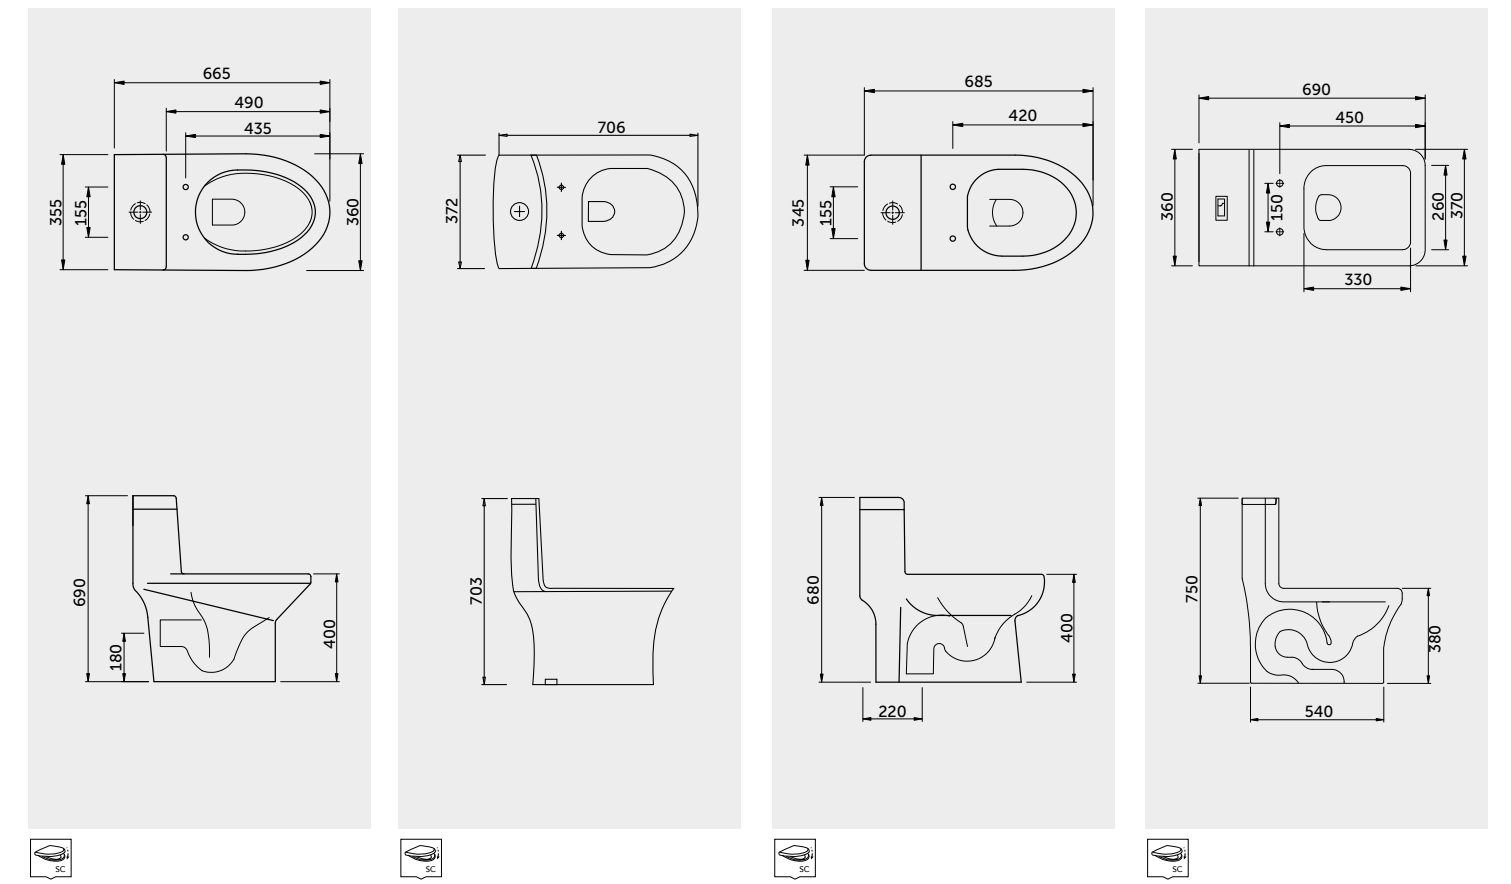

Measurements

Notes

All dimensions in mm tolerance +5% for below 200mm and +3% for above 200mm | Colours shown here are as close to actual sanitaryware as printing process will allow

ONE
PIECE

ONE PIECE

FLOOR MOUNTED S/P TRAP