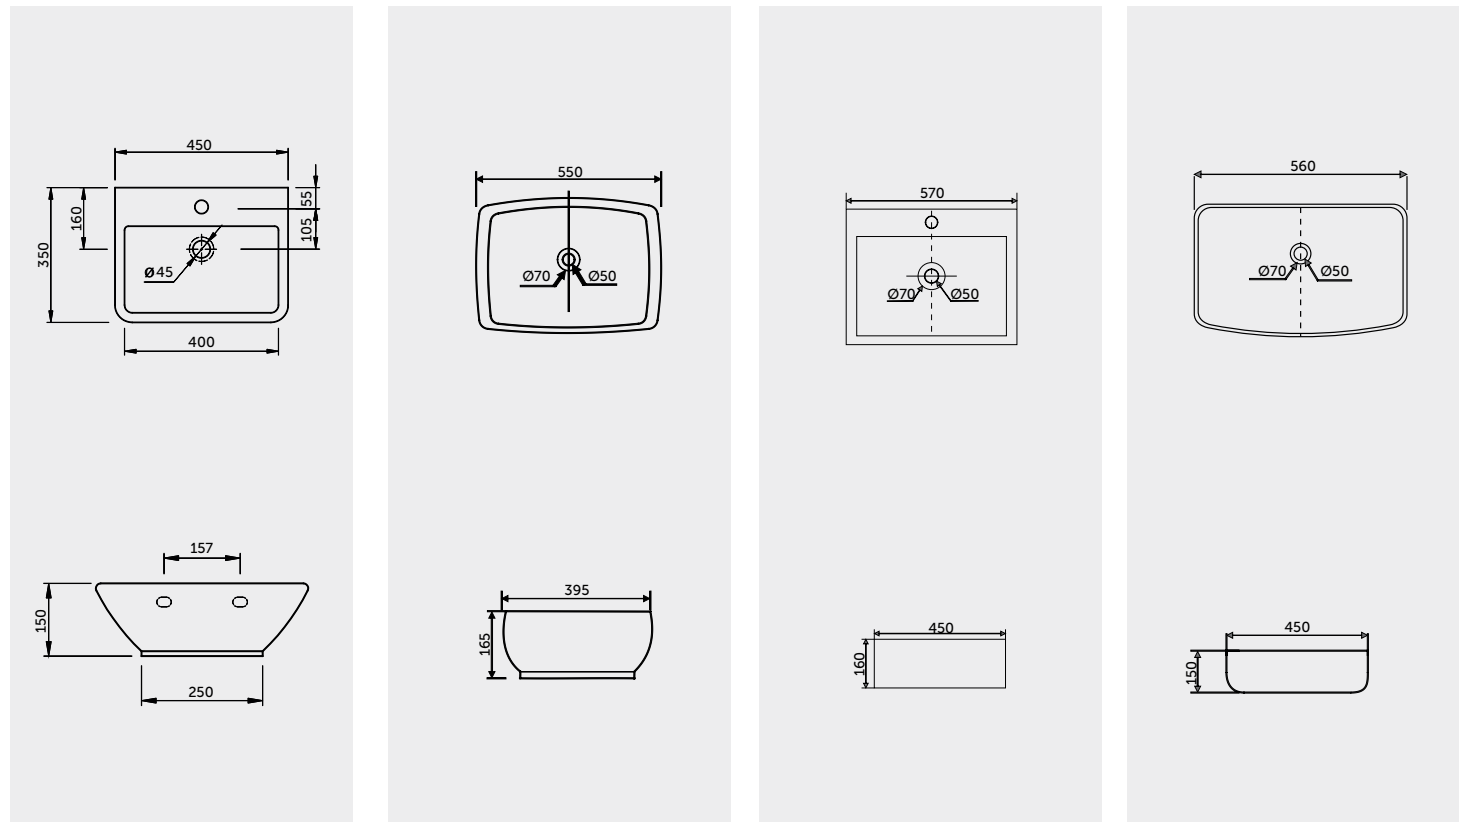

Measurements

Colours available

Colours shown here are as close to actual sanitaryware as printing process will allow