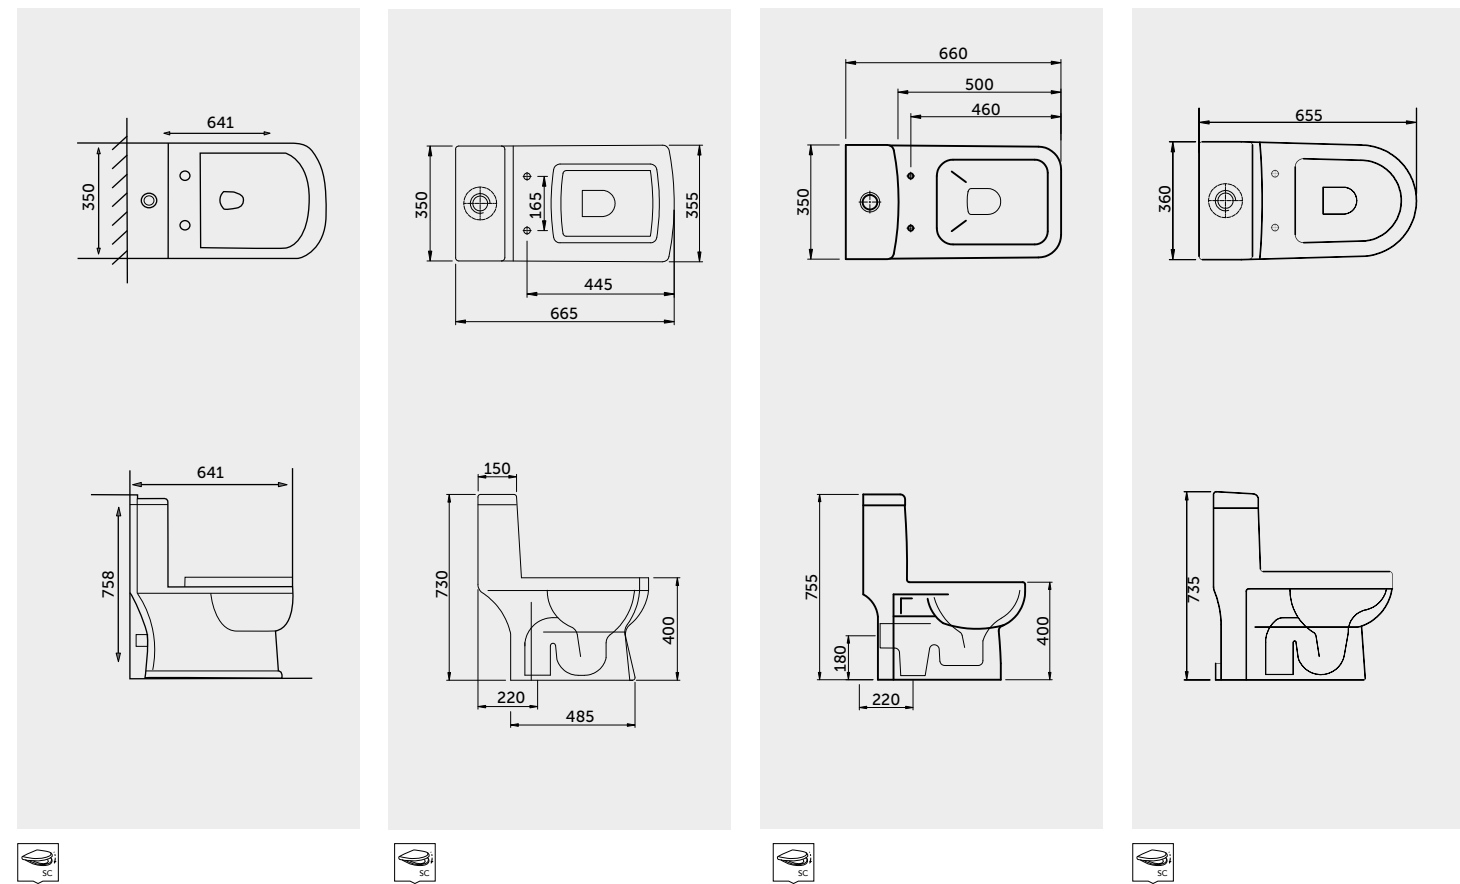

ONE
PIECE

ONE PIECE

FLOOR MOUNTED S/P TRAP

Models

 FLUSH SYSTEM • SIPHONIC			 FLUSH SYSTEM • SIPHONIC
RAK-ARGON In ₹	RAK-ASTOR In ₹	RAK-ZAC In ₹	RAK-XENON In ₹
S Trap 220 & 300 350x650x760	S Trap 220 665x355x730	S Trap 220 660x350x755	S Trap 220 & 300 360x655x735
WHITE 14,500	WHITE 14,200	WHITE 14,200	WHITE 13,900

Measurements

Colours available

Colours shown here are as close to actual sanitaryware as printing process will allow

White

ONE PIECE

FLOOR MOUNTED S/P TRAP

ONE
PIECE

Models

			 Rimless
RAK-BIANCA In ₹	RAK-SHINE In ₹	RAK-ORCHID In ₹	RAK-ENEA In ₹
S Trap 220 & 300 650X345X685	S Trap 220 P Trap 180 680X350X705	S Trap 220 P Trap 180 700X355X765	S Trap 220 665X355X740
WHITE 13,800	WHITE 12,900	WHITE 13,500	WHITE 12,250