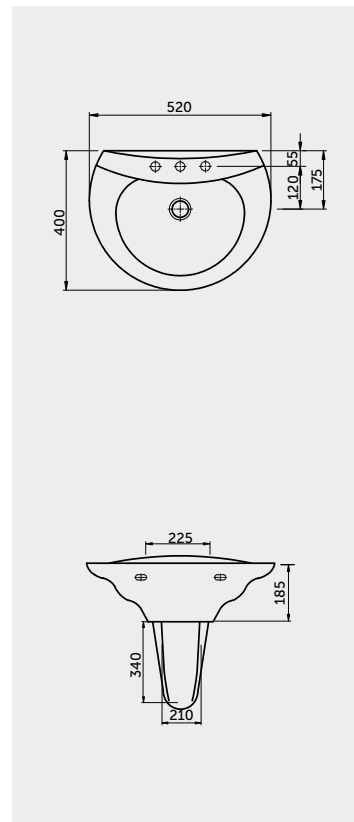

Measurements

Colours available

Colours shown here are as close to actual sanitaryware as printing process will allow