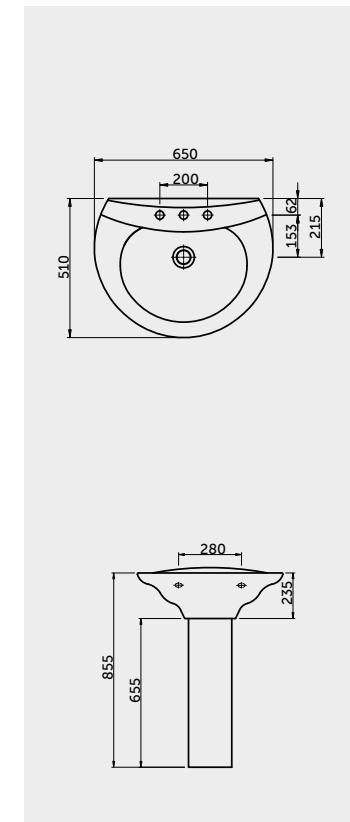

Measurements