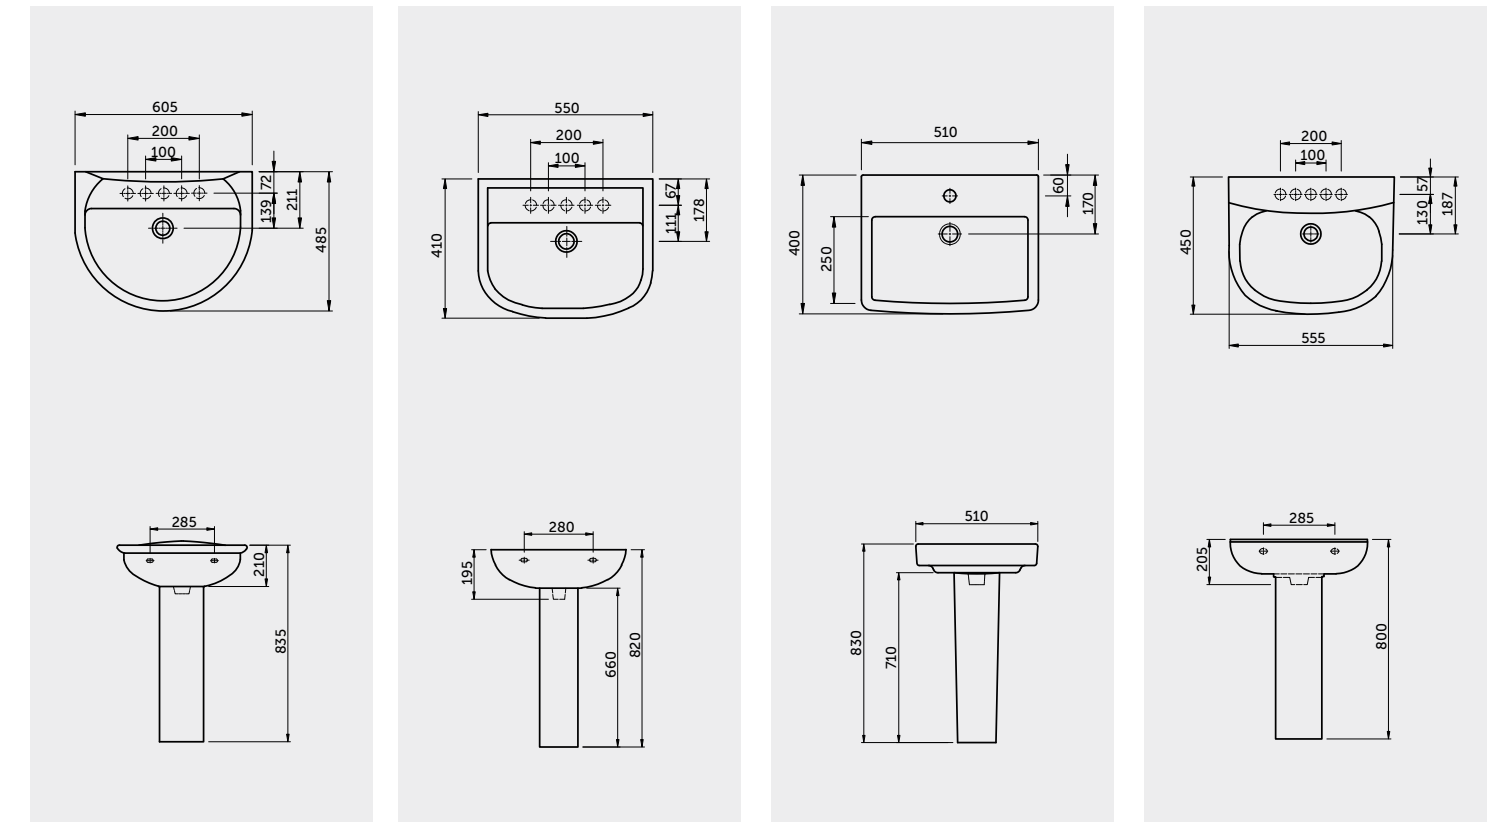

Measurements

Notes

All dimensions in mm tolerance +5% for below 200mm and +3% for above 200mm | Colours shown here are as close to actual sanitaryware as printing process will allow