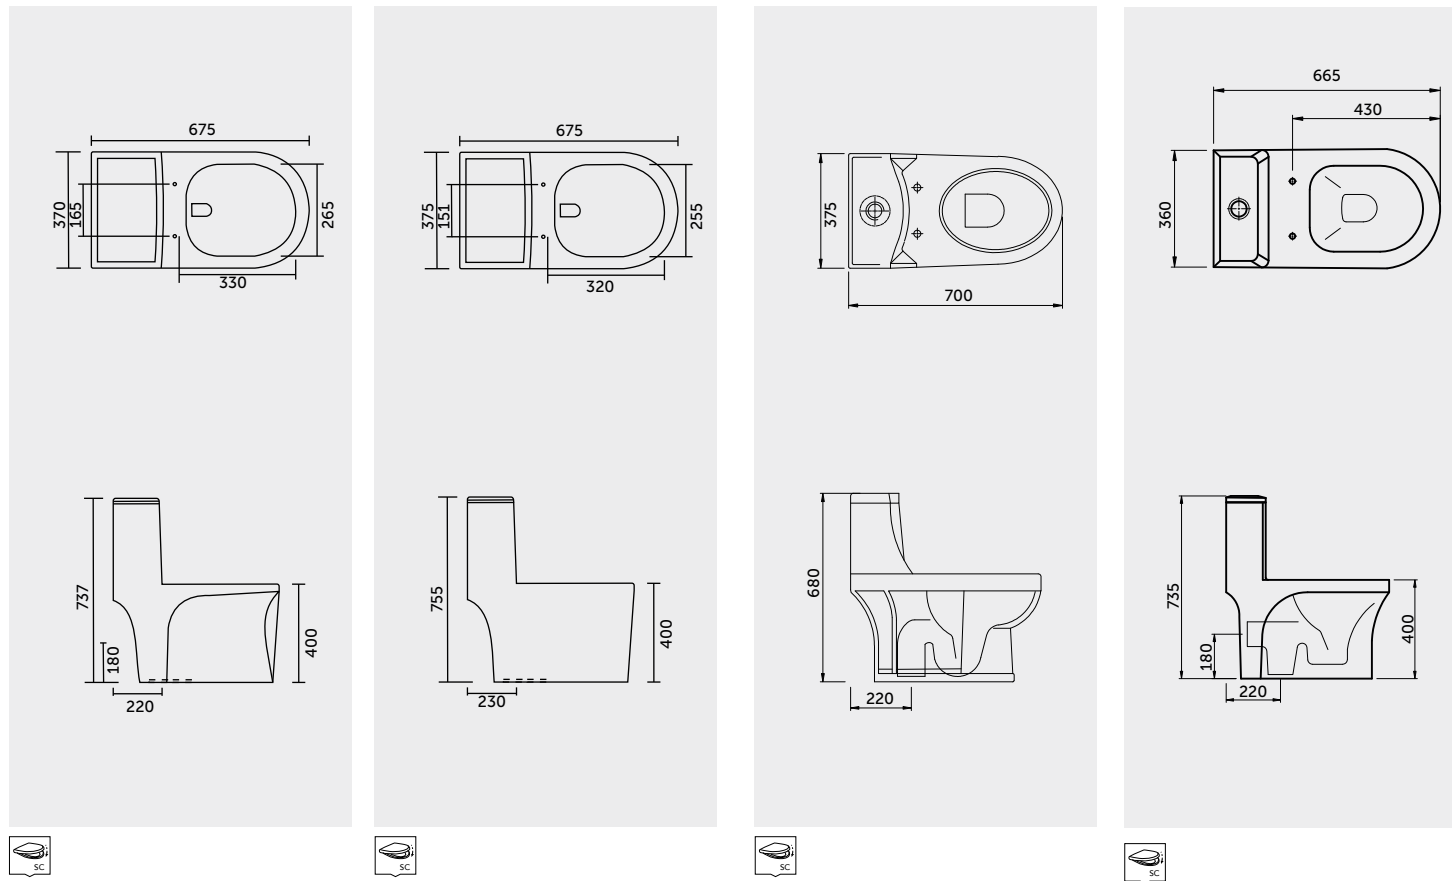

ONE
PIECE

ONE PIECE

FLOOR MOUNTED S/P TRAP

Models

RAK-LILIUM In ₹	RAK-MELLOSA In ₹	RAK-CLARA In ₹	RAK-CURVE In ₹
S Trap 220 675X370X737 WHITE 12,250	S Trap 220 675X375X755 WHITE 12,250	S Trap 220 700X375X680 WHITE 11,000	P Trap 180 S Trap 220 & 300 665X360X735 WHITE 9,999

Measurements

Colours available

Colours shown here are as close to actual sanitaryware as printing process will allow

ONE PIECE

FLOOR MOUNTED S/P TRAP

ONE
PIECE

Models

RAK-GLORIA In ₹
S Trap 220 P Trap 180 685X380X690 WHITE 9,999