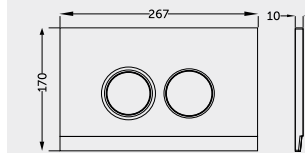

RAK-GLOBE SATIN SATIN CHROME - Control Plate
4X18X290
In ₹ 2,998