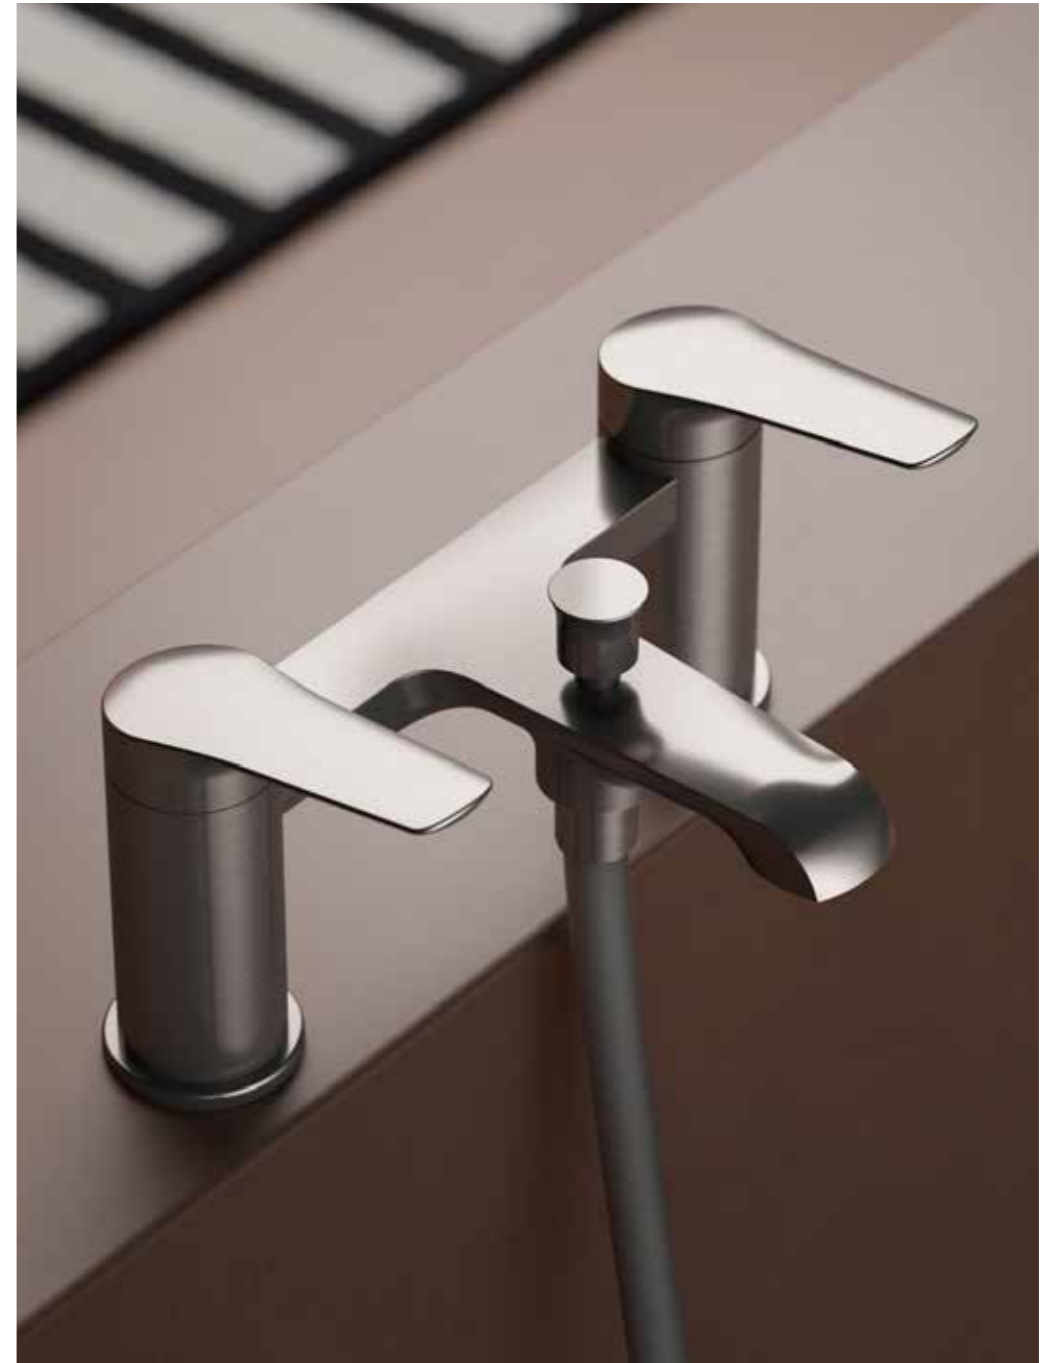

Timeless Collection

The **Hanna Collection** works well with Shower Products on Pages 94 & 100 and Accessories on Page 81

The **Hanna Collection** is fitted with a **Water-saving Aerator** to help reduce water consumption