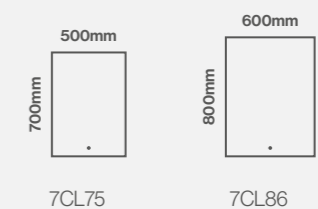

Portrait Fitting Only