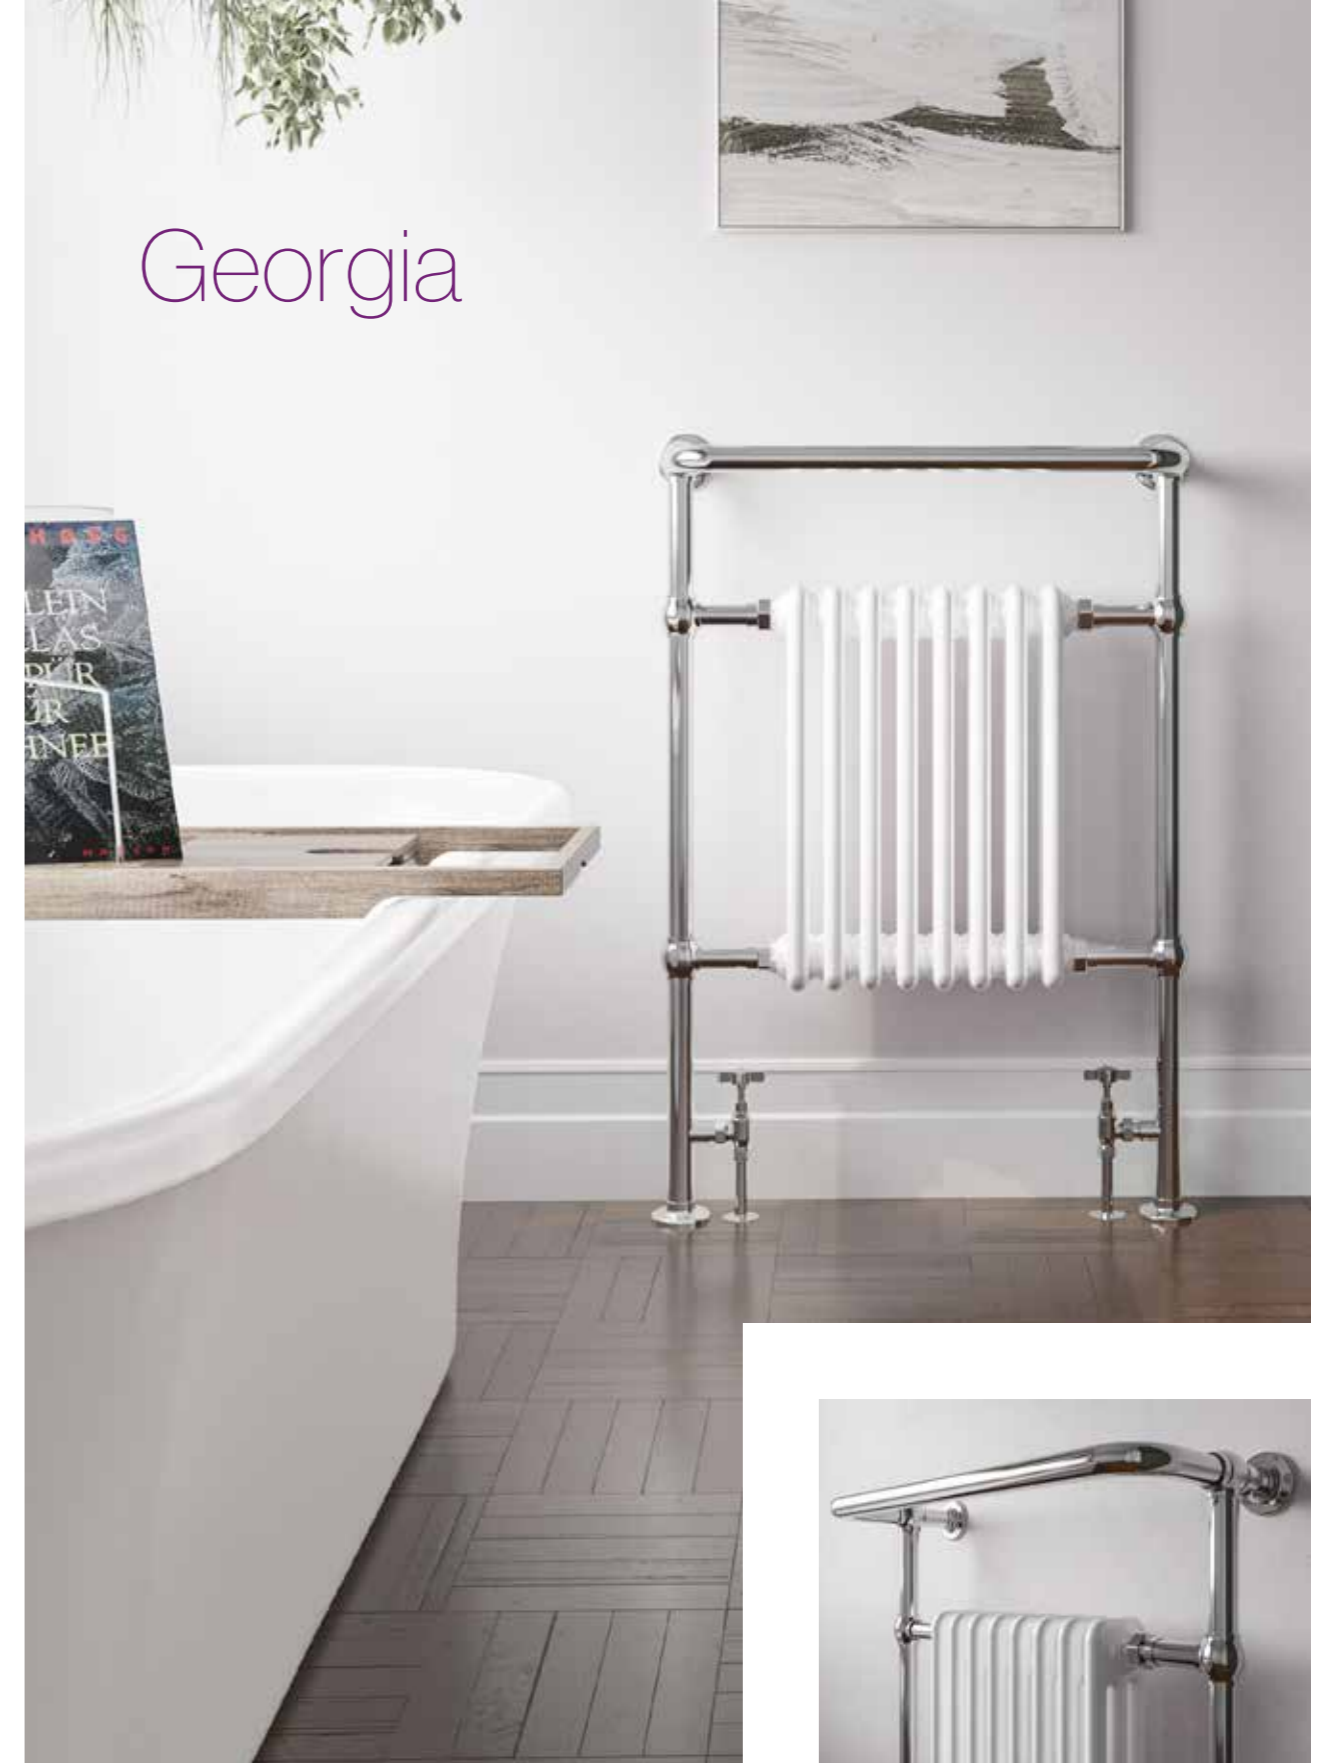

Colour	Code	Height	Width	Pipe Centres*	BTU (50 °C)	BTU (60 °C)	Price Net	Price Inc. VAT
Chrome	TR9-6	952mm	659mm	435**	2166	2599	£377.12	£452.54

*Distance from wall to pipe centres - 96mm.
**If used with Aqualla Traditional Angled Valves.
All BTU ratings at 50 °C are for the EN442 regulation test and the BTU ratings at 60 °C are for comparison.