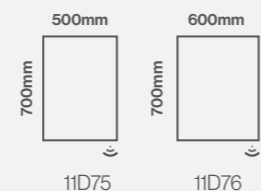

Portrait Fitting Only