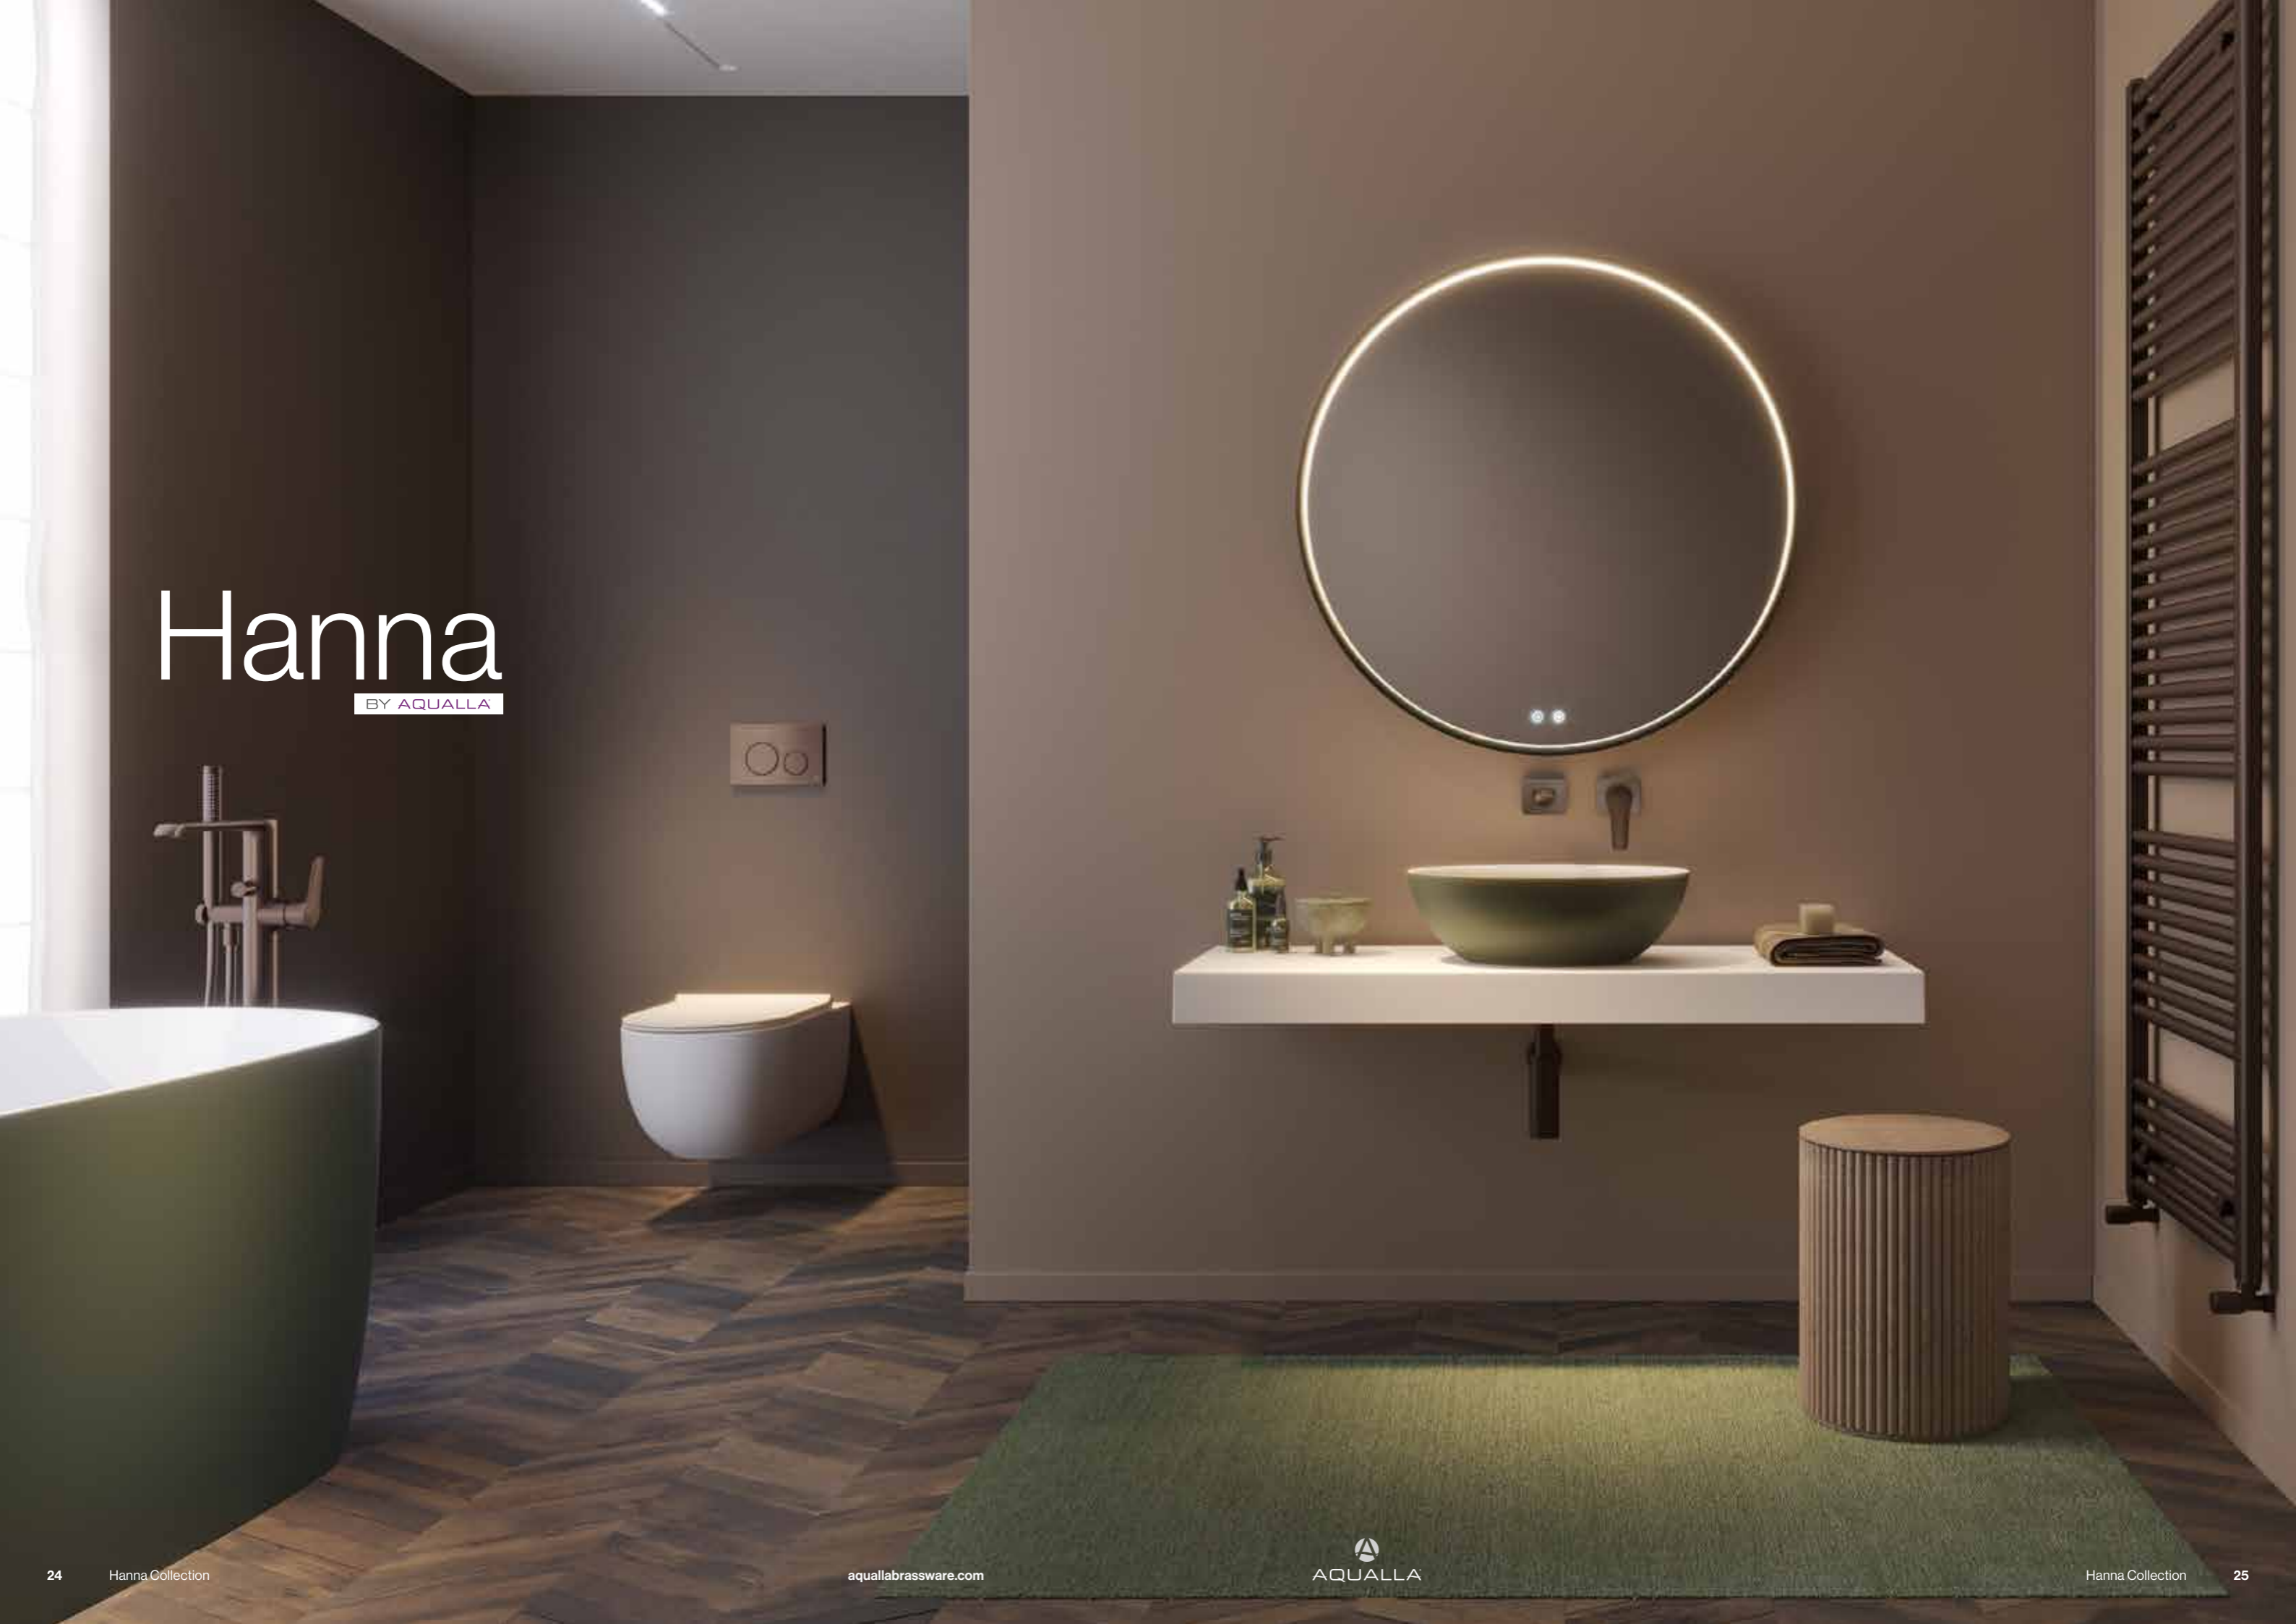

Hanna

BY AQUALLA