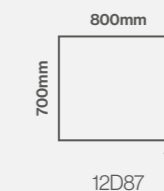

Portrait Fitting Only