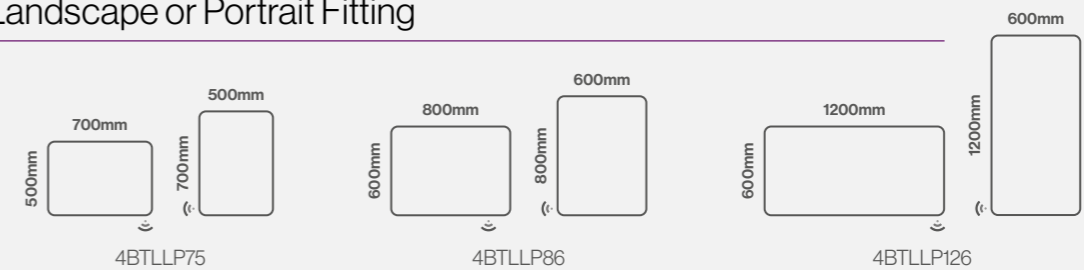

Landscape or Portrait Fitting