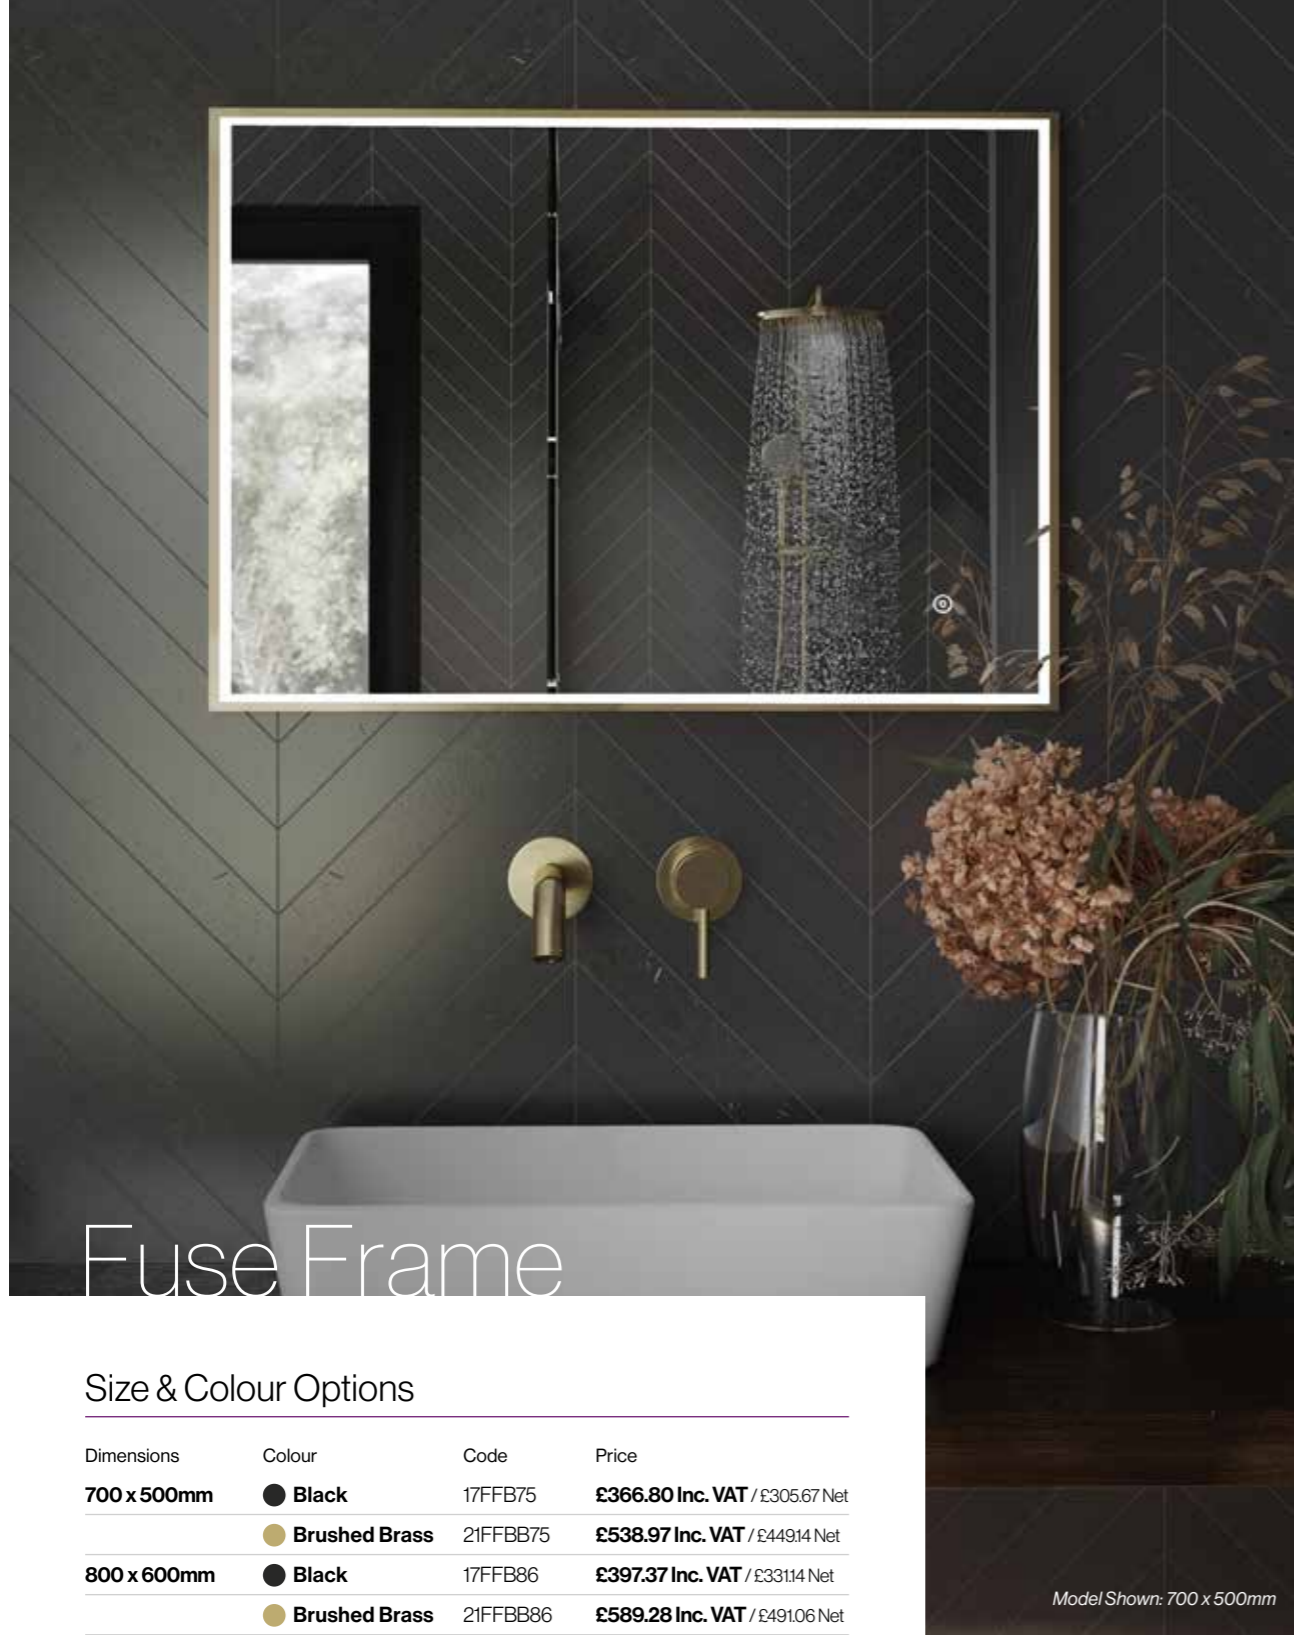

Fuse Frame

Size & Colour Options

Dimensions	Colour	Code	Price
700 x 500mm	● Black	17FFB75	£366.80 Inc. VAT / £305.67 Net
	● Brushed Brass	21FFBB75	£538.97 Inc. VAT / £449.14 Net
800 x 600mm	● Black	17FFB86	£397.37 Inc. VAT / £331.14 Net
	● Brushed Brass	21FFBB86	£589.28 Inc. VAT / £491.06 Net

Model Shown: 700 x 500mm