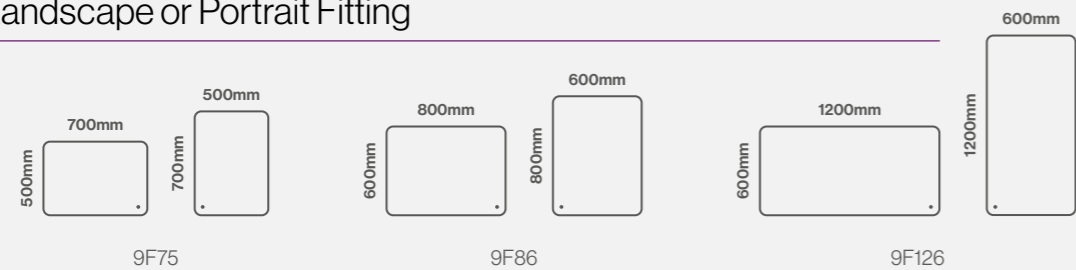

Landscape or Portrait Fitting

Model Shown: 800mm Diameter

Fuse Round

Size Options

Dimensions	Code	Price
600mm Diameter	16FR60	£275.10 Inc. VAT / £229.25 Net
800mm Diameter	16FR80	£351.52 Inc. VAT / £292.93 Net

Features

- **Press and hold touch switch to adjust between cool and warm LED lighting**
- Energy efficient LED lighting
- Heated demister pad
- Frameless mirror with controlled LED lighting
- Slimline 30mm wall projection
- IP44 rated

Fitting