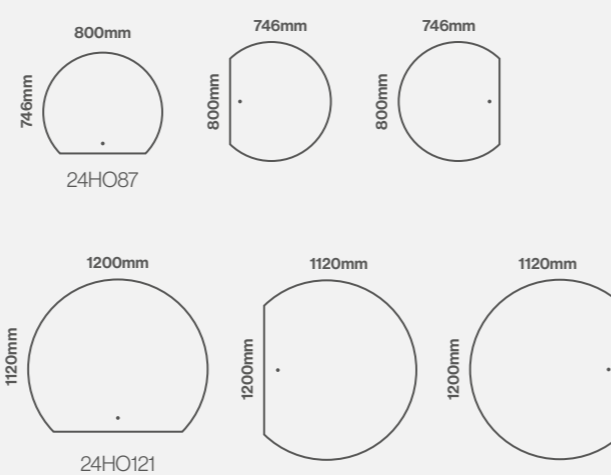

### Landscape or Portrait Fitting

Model Shown:  
800 x 600mm