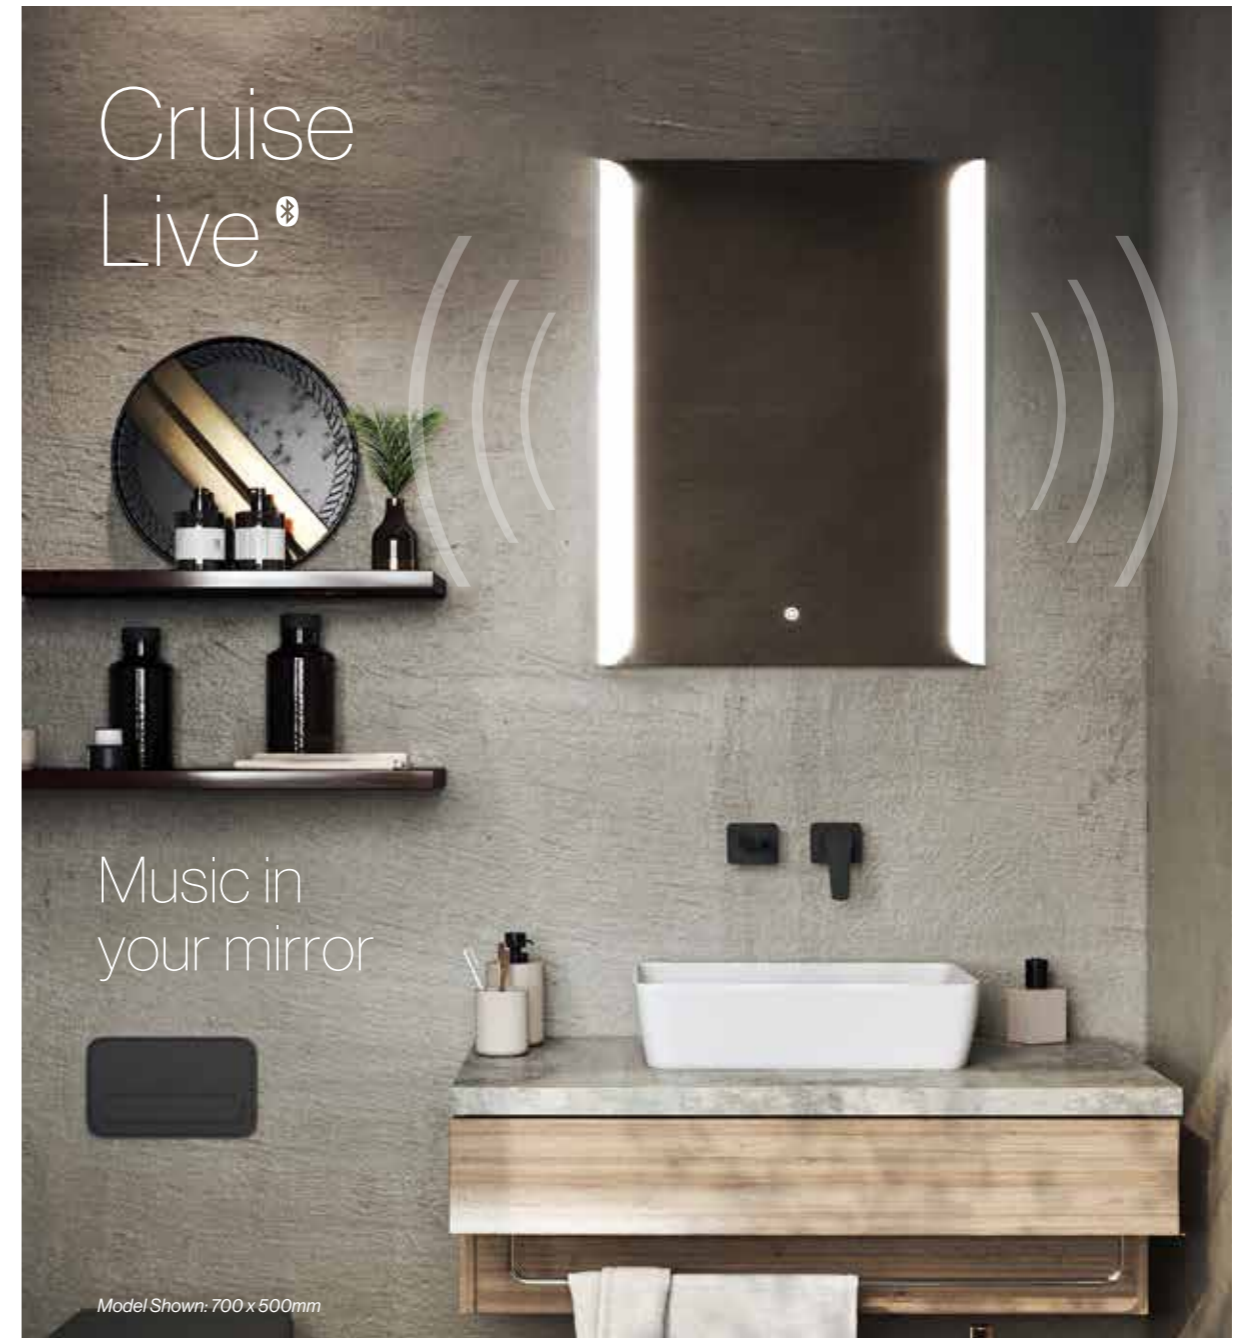

Fitting

Cruise Live®