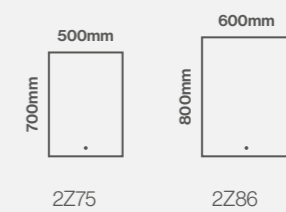

Portrait Fitting Only