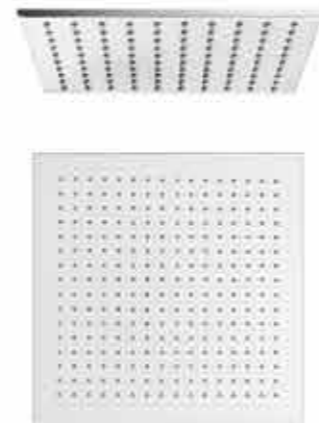

**Encore
Brass Showerhead 300mm**
Code: ES30
£250.34 Inc. VAT / £208.62 Net