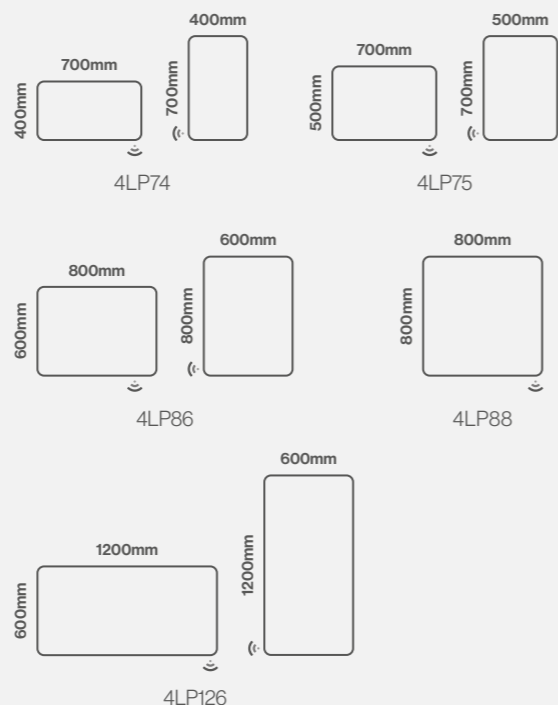

Landscape or Portrait Fitting

Linea Charge

Size Options

Dimensions	Code	Price
700 x 500mm	23LC75	£444.00 Inc. VAT / £370.00 Net
800 x 700mm	23LC87	£547.00 Inc. VAT / £455.83 Net

Features

- **Press and hold touch switch to adjust between cool and warm LED lighting**
- Touch switch power control
- Integrated shelf
- Wireless charging pad
- Toothbrush charging point
- Intensity change
- LED lighting with acrylic diffuser
- Heated demister pad
- IP44 rated

Portrait Fitting Only

Model Shown: 800 x 700mm