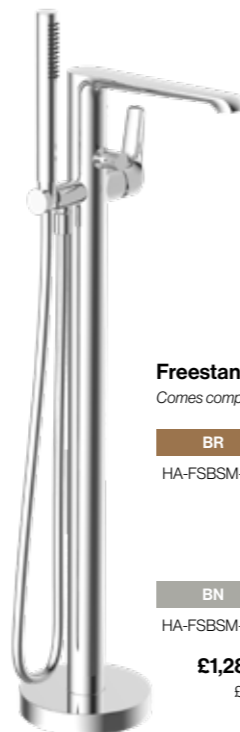

Freestanding Bath Shower Mixer ^{1.0}

Comes complete with EasyFit box

BR	GG	BB
HA-FSBSM-BR	HA-FSBSM-GG	HA-FSBSM-BB
£1,346.40 Inc. VAT £1122.00 Net		
BN	MB	CH
HA-FSBSM-BN	HA-FSBSM-BL	HA-FSBSM
£1,284.00 Inc. VAT £1,070.00 Net		£1,044.00 Inc. VAT £870.00 Net