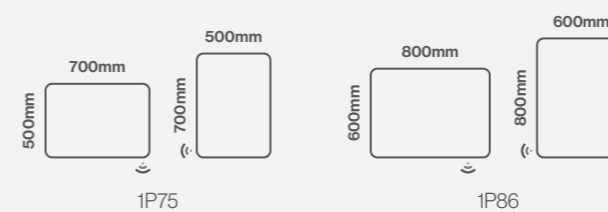

## Features

- Energy efficient LED lighting
- Heated demister pad
- Electric toothbrush and shaver charging socket
- Infrared on/off sensor
- IP44 rated

Model Shown: 700 x 500mm