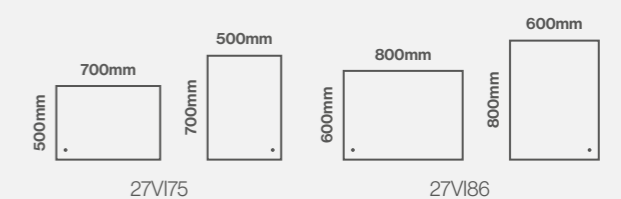

Landscape or Portrait Fitting