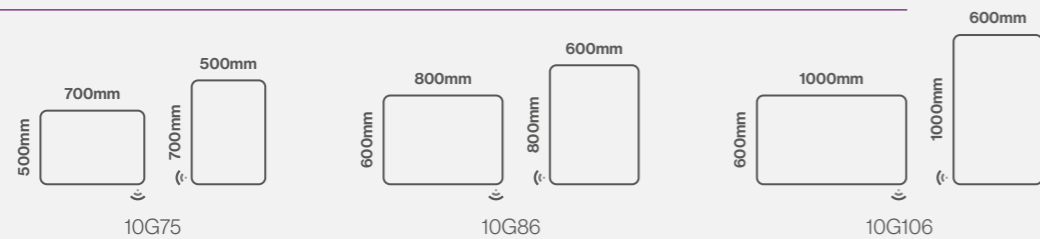

Landscape or Portrait Fitting