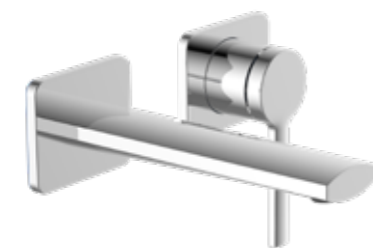

Wall Mounted Bath Filler

MB	CH
IV-WF-BL	IV-WF
£324.00 Inc. VAT	£264.00 Inc. VAT
£270.00 Net	£220.00 Net