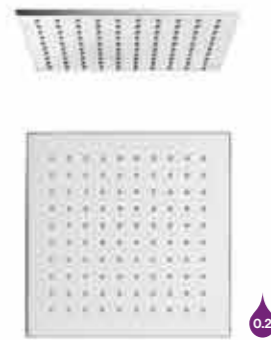

## Showerheads

For the ultimate in luxury showering, select an 8mm brass showerhead for long lasting quality and durability.

**Encore  
Brass Showerhead 200mm**  
Code: ES20  
**£120.36 Inc. VAT / £100.30 Net**