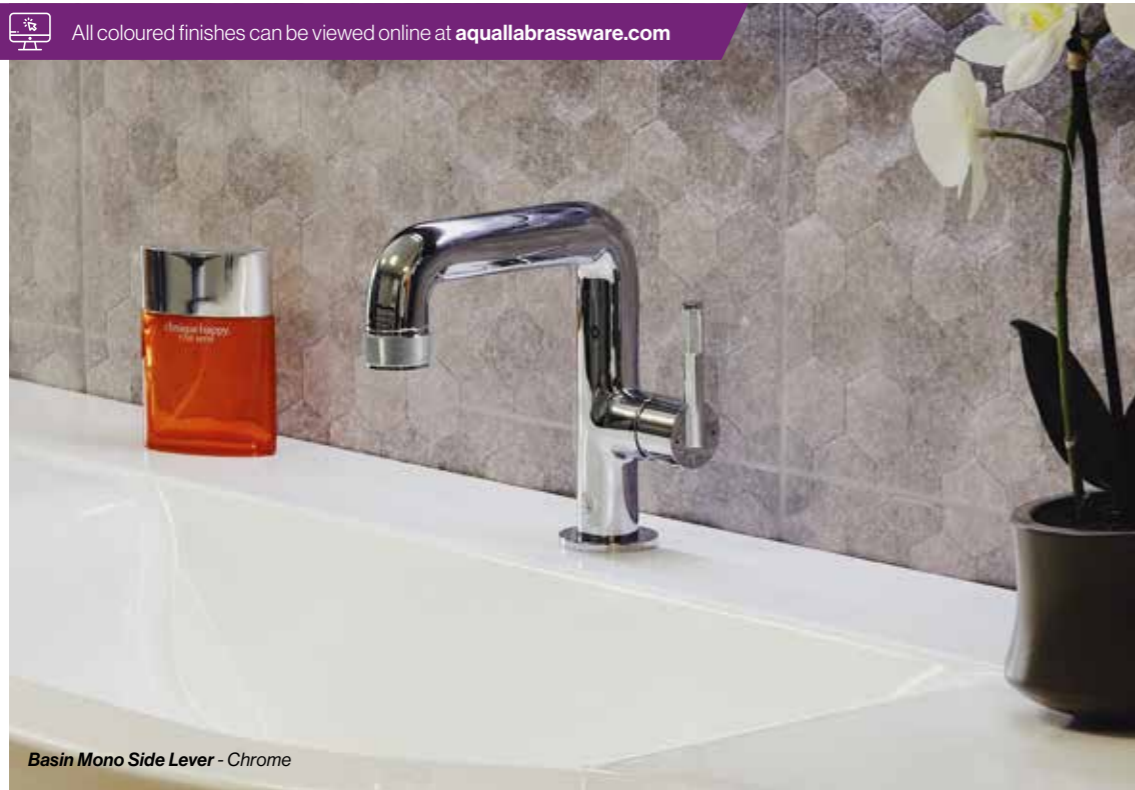

Kyloe Tap Collection

All coloured finishes can be viewed online at aquallabronze.com

Basin Mono Side Lever - Chrome