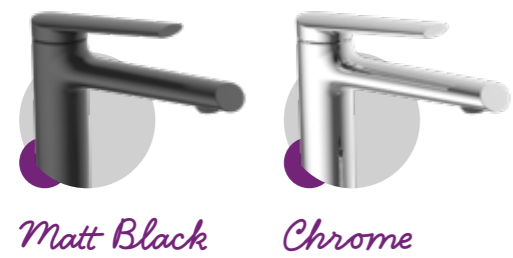

Edge

The Contemporary Collection.

Characteristically discreet and elegant. Its unique oval edging with a thin roundish handle adds an edge of beauty to your space.

Experience Edge in Matt Black or Chrome

Warranty

THE EDGE COLLECTION in all finishes includes an **Aqualla 12 Year Warranty**

Warranty includes 2 years parts and labour, and the remaining period parts only.

- Indicates a Product has a **Maximum Flow Rate of 6 L/min**
- Indicates a Product has a **Maximum Flow Rate of 8 L/min**

Compliant with Unified Water Label - Green Band
See Page 3 for more information