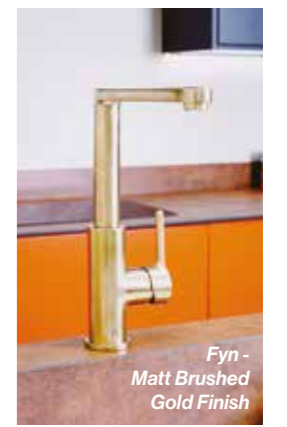

[aquallabraceware.com](http://aquallabraceware.com)

*Kitchen Collection*

5 0.3

**5 Fyn Kitchen Mixer**  
Black Stainless Steel  
Code: FN-KM-BSS  
**£305.67 Inc. VAT /**  
£254.72 Net

- Features**
- Angular design
  - Single lever temperature and waterflow control
  - 12 year warranty