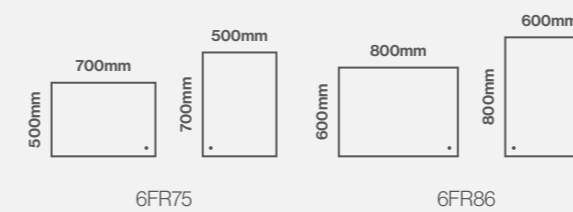

Landscape or Portrait Fitting

Features

- Energy efficient LED lighting
- Heated demister pad
- Black aluminium frame
- Touch switch power control
- IP44 rated