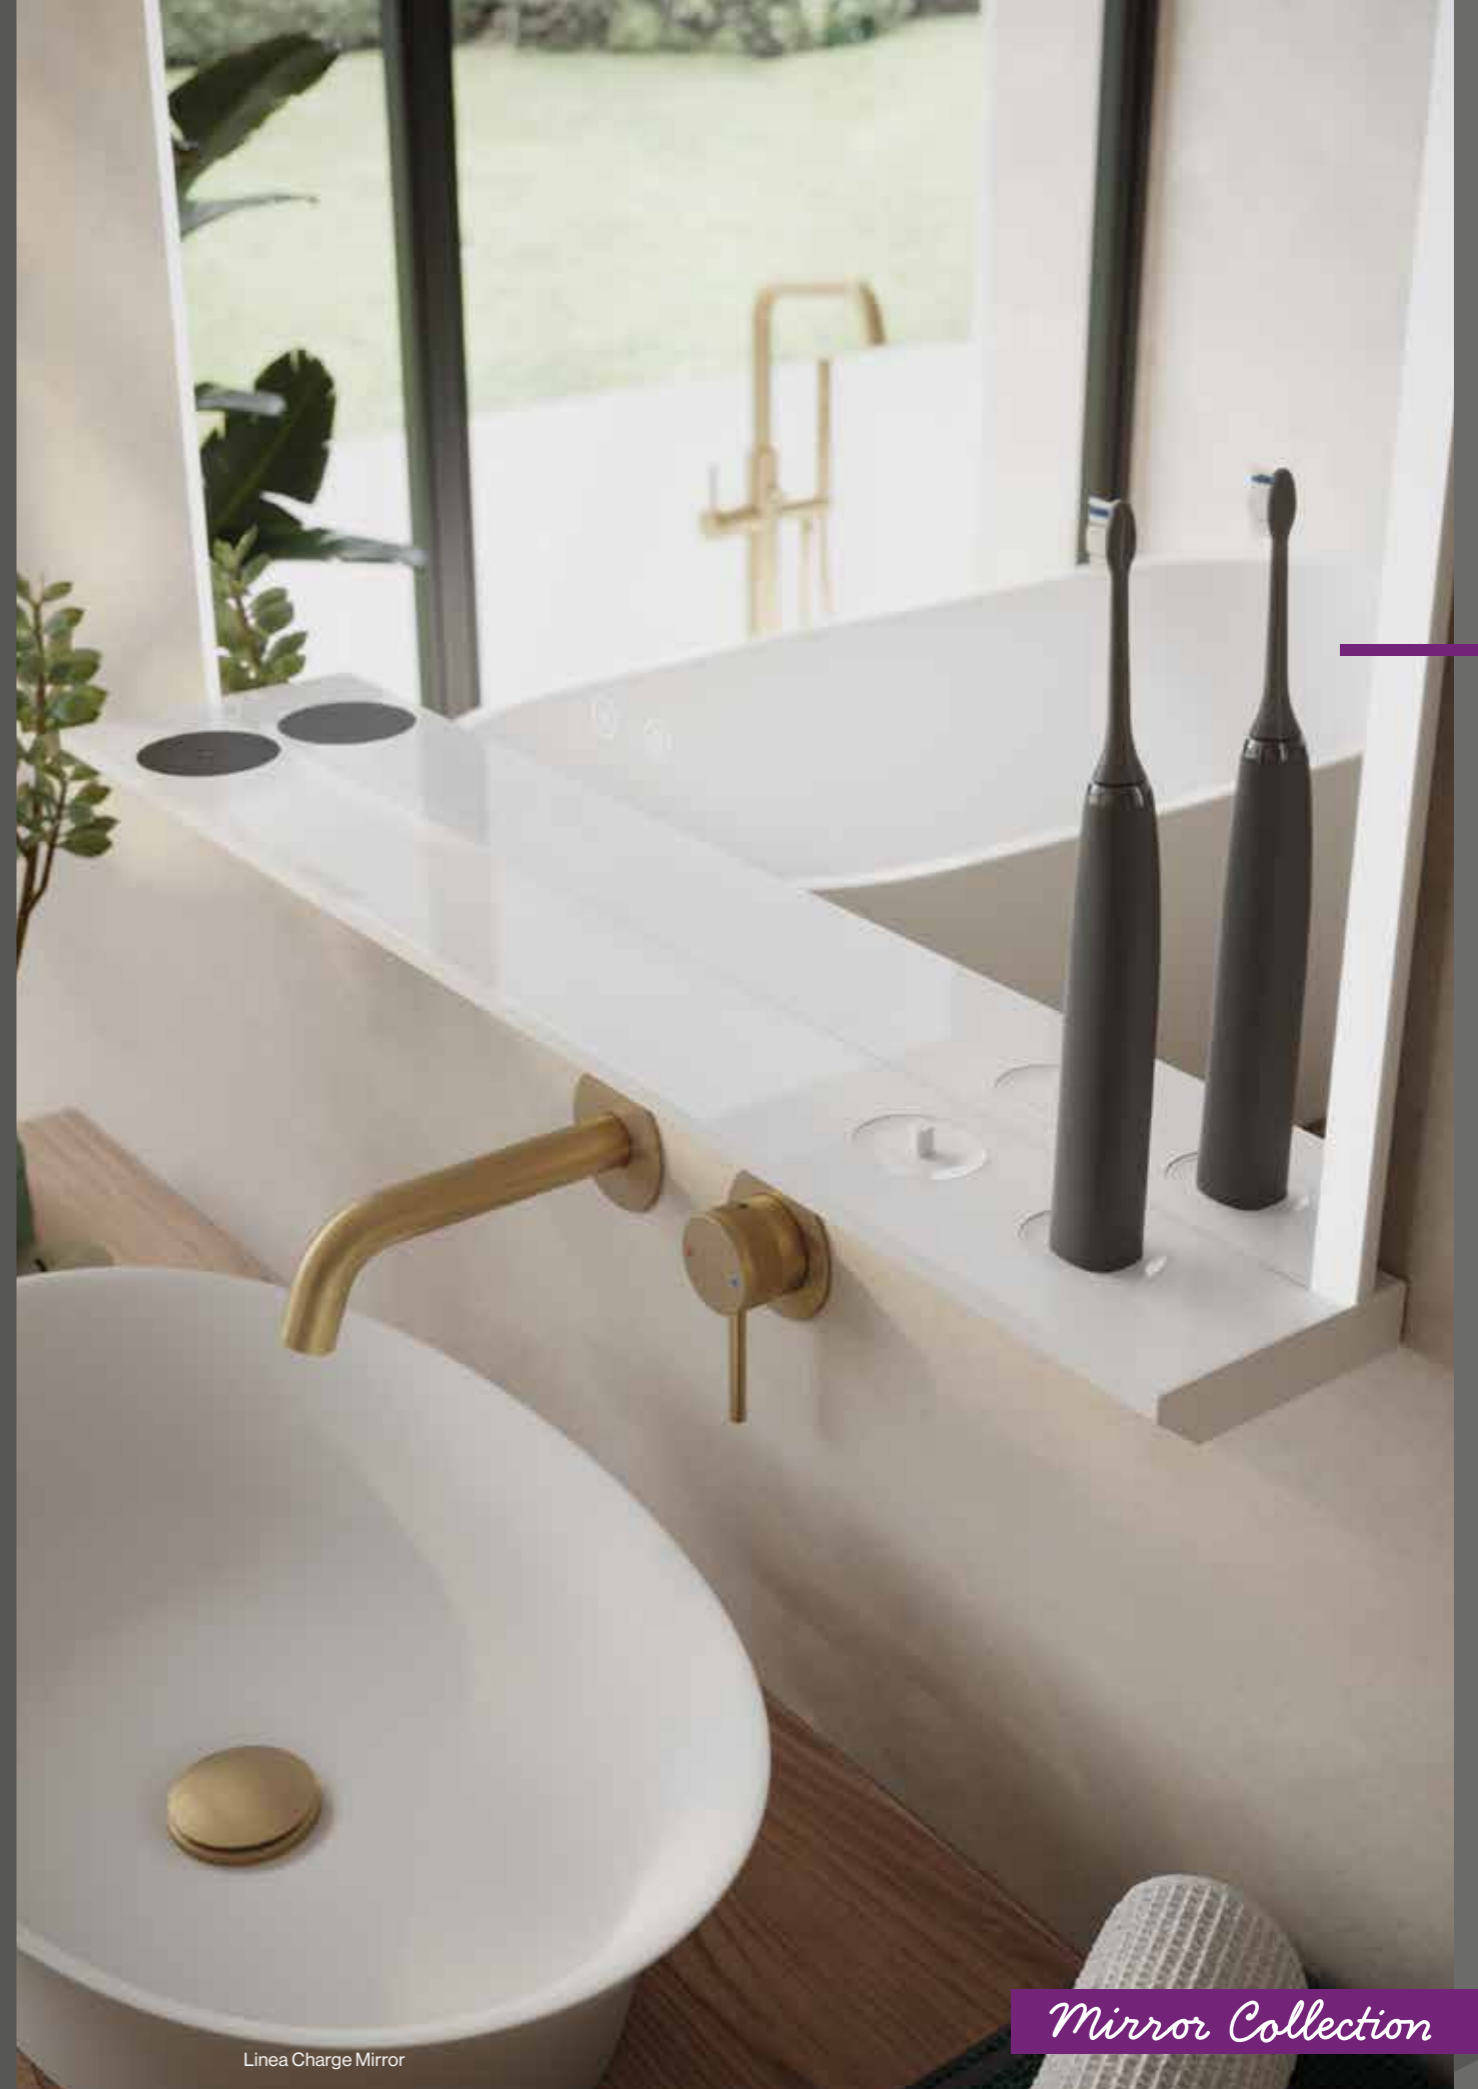

Linea Charge Mirror

Mirror Collection