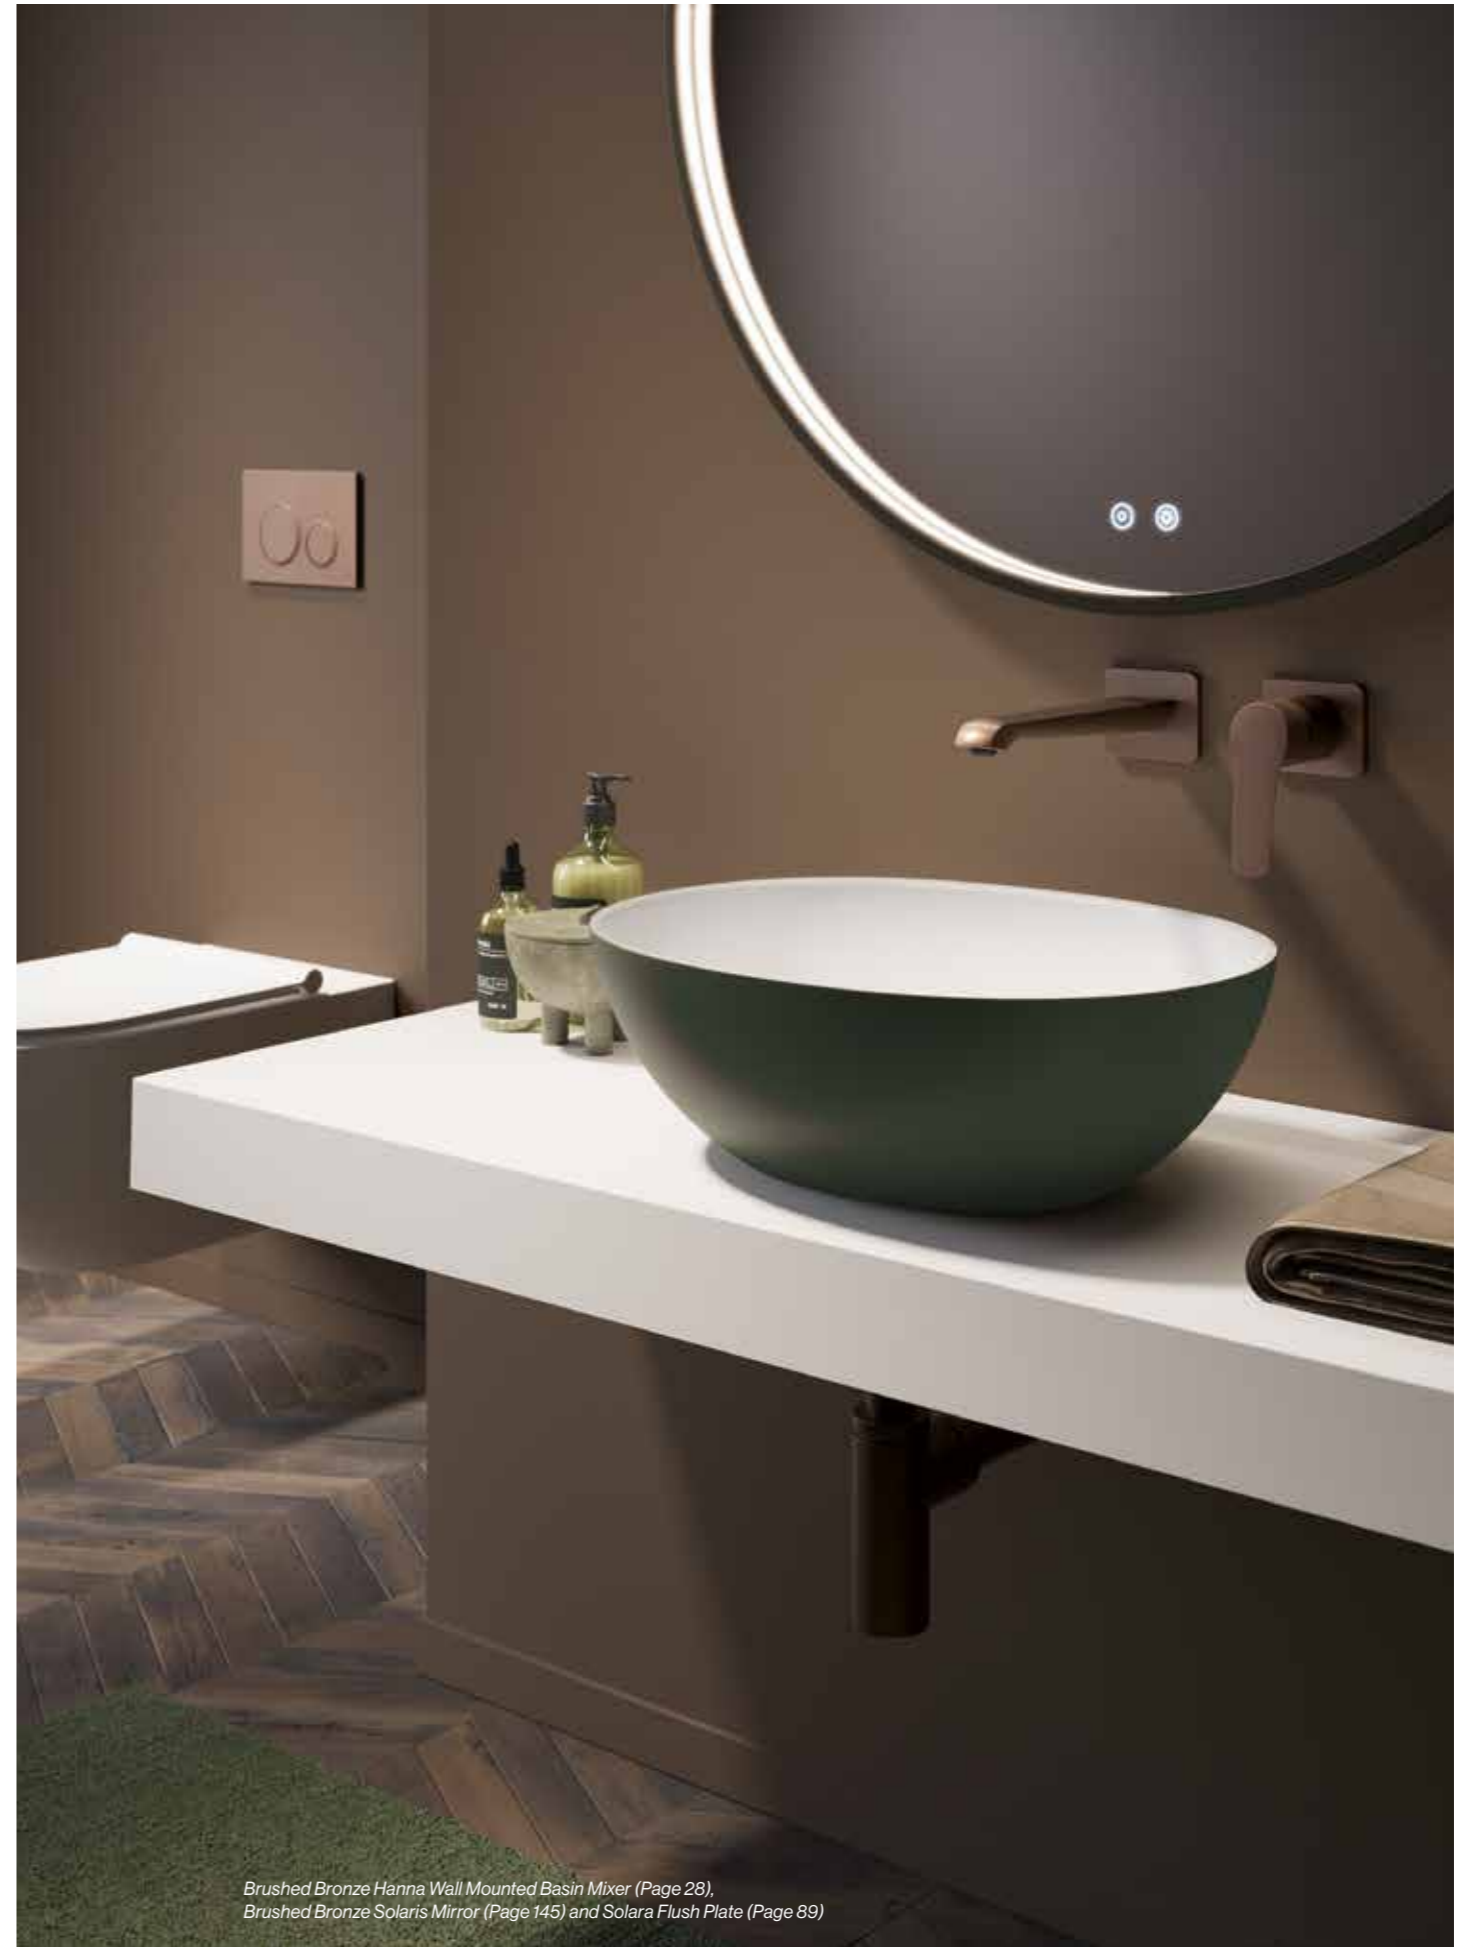

Brushed Bronze Hanna  
Freestanding Bath Shower Mixer (Page 30)

Brushed Bronze Hanna Wall Mounted Basin Mixer (Page 28),  
Brushed Bronze Solaris Mirror (Page 145) and Solara Flush Plate (Page 89)