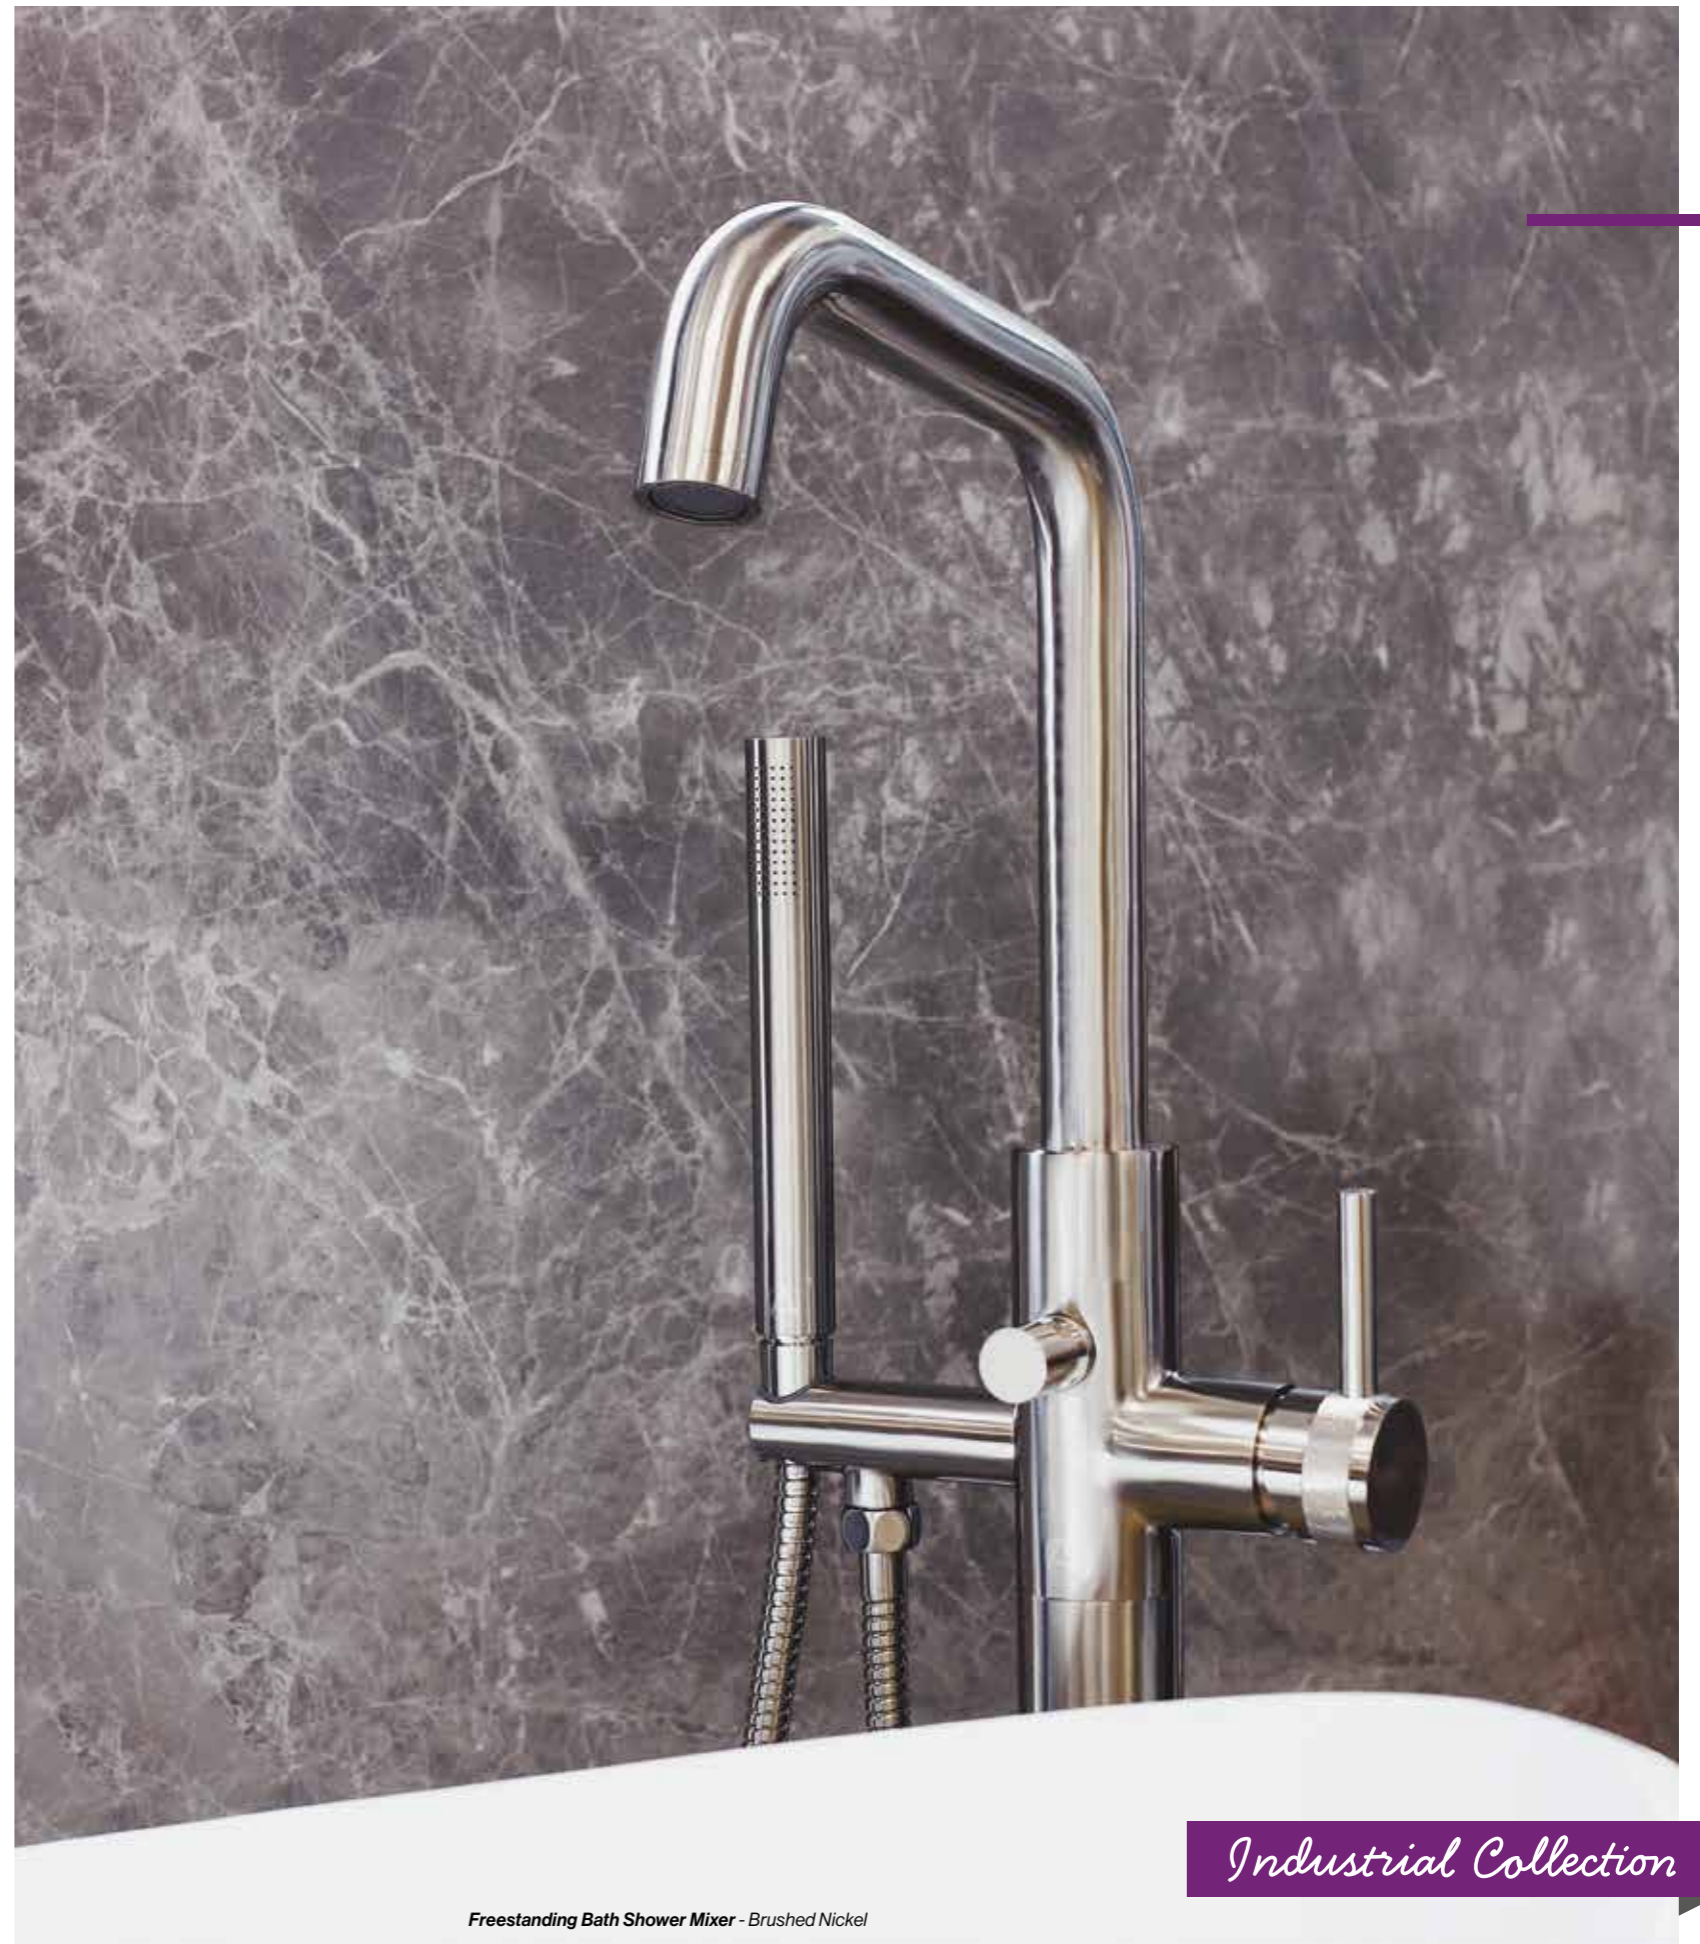

# Kyloe Tap Collection

All coloured finishes can be viewed online at [aquallabronze.com](http://aquallabronze.com)

Freestanding Bath Shower Mixer - Matt Black

Freestanding Bath Shower Mixer - Brushed Brass