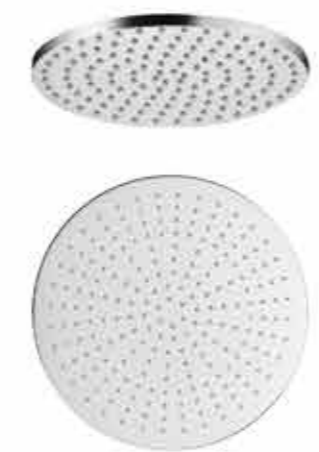

**Luca Brass
Showerhead 300mm**
Code: LS30
£147.64 Inc. VAT / £123.03 Net

All minimum operating pressures stated above are subject to use with an Aqualla concealed shower valve.