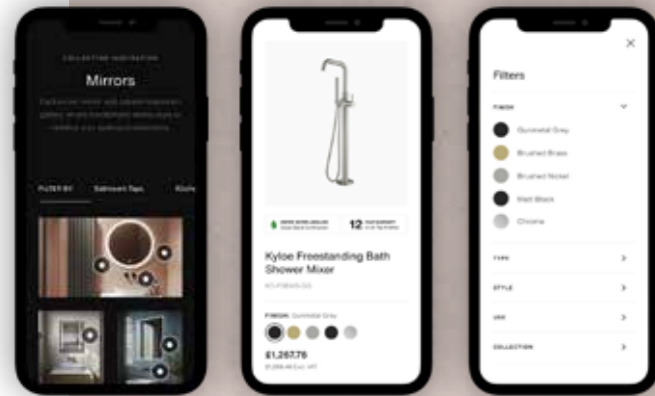

Your New Aquila Website is Live

Tailor made with you in mind: Explore, Engage, Evolve.

- **Simplified Product Pages:** Find codes, pricing, and comprehensive variant details.
- **Enhanced Search Functionality:** Search by colour, code, or description.
- **Inspirational Image Galleries:** Be inspired with aspirational imagery, leading you directly to featured products.
- **Wishlist Feature:** Easily select, save, and share your favourites.
- **Retailer and Customer Service Hubs:** Connect with us directly for unparalleled support.

But that's not all; there's so much more to explore, including our Lifestyle and Kitchen Collection brochures - Discover The Aqualla Difference Now.