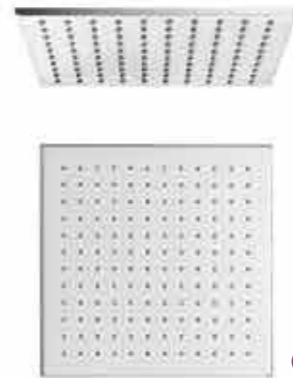

**Encore
Brass Showerhead 250mm**
Code: ES25
£154.06 Inc. VAT / £128.38 Net