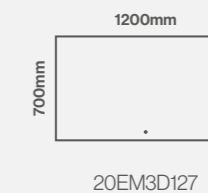

Portrait Fitting Only