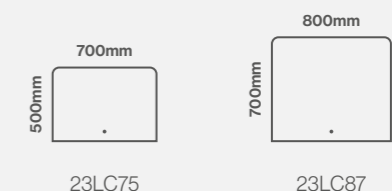

Portrait Fitting Only

Model Shown: 800 x 700mm