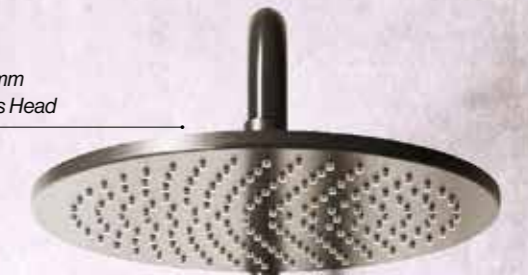

Handset depends on colour finish - See page 92 for details

Adjustable Handset Height

Hose depends on colour finish - See page 92 for details

Supplied with FastFix Kit

Integrated Diverter

Shown here in **Gunmetal Grey**

Unified Water Labelling GREEN BAND CERTIFICATION
See Page 3 for Further Details