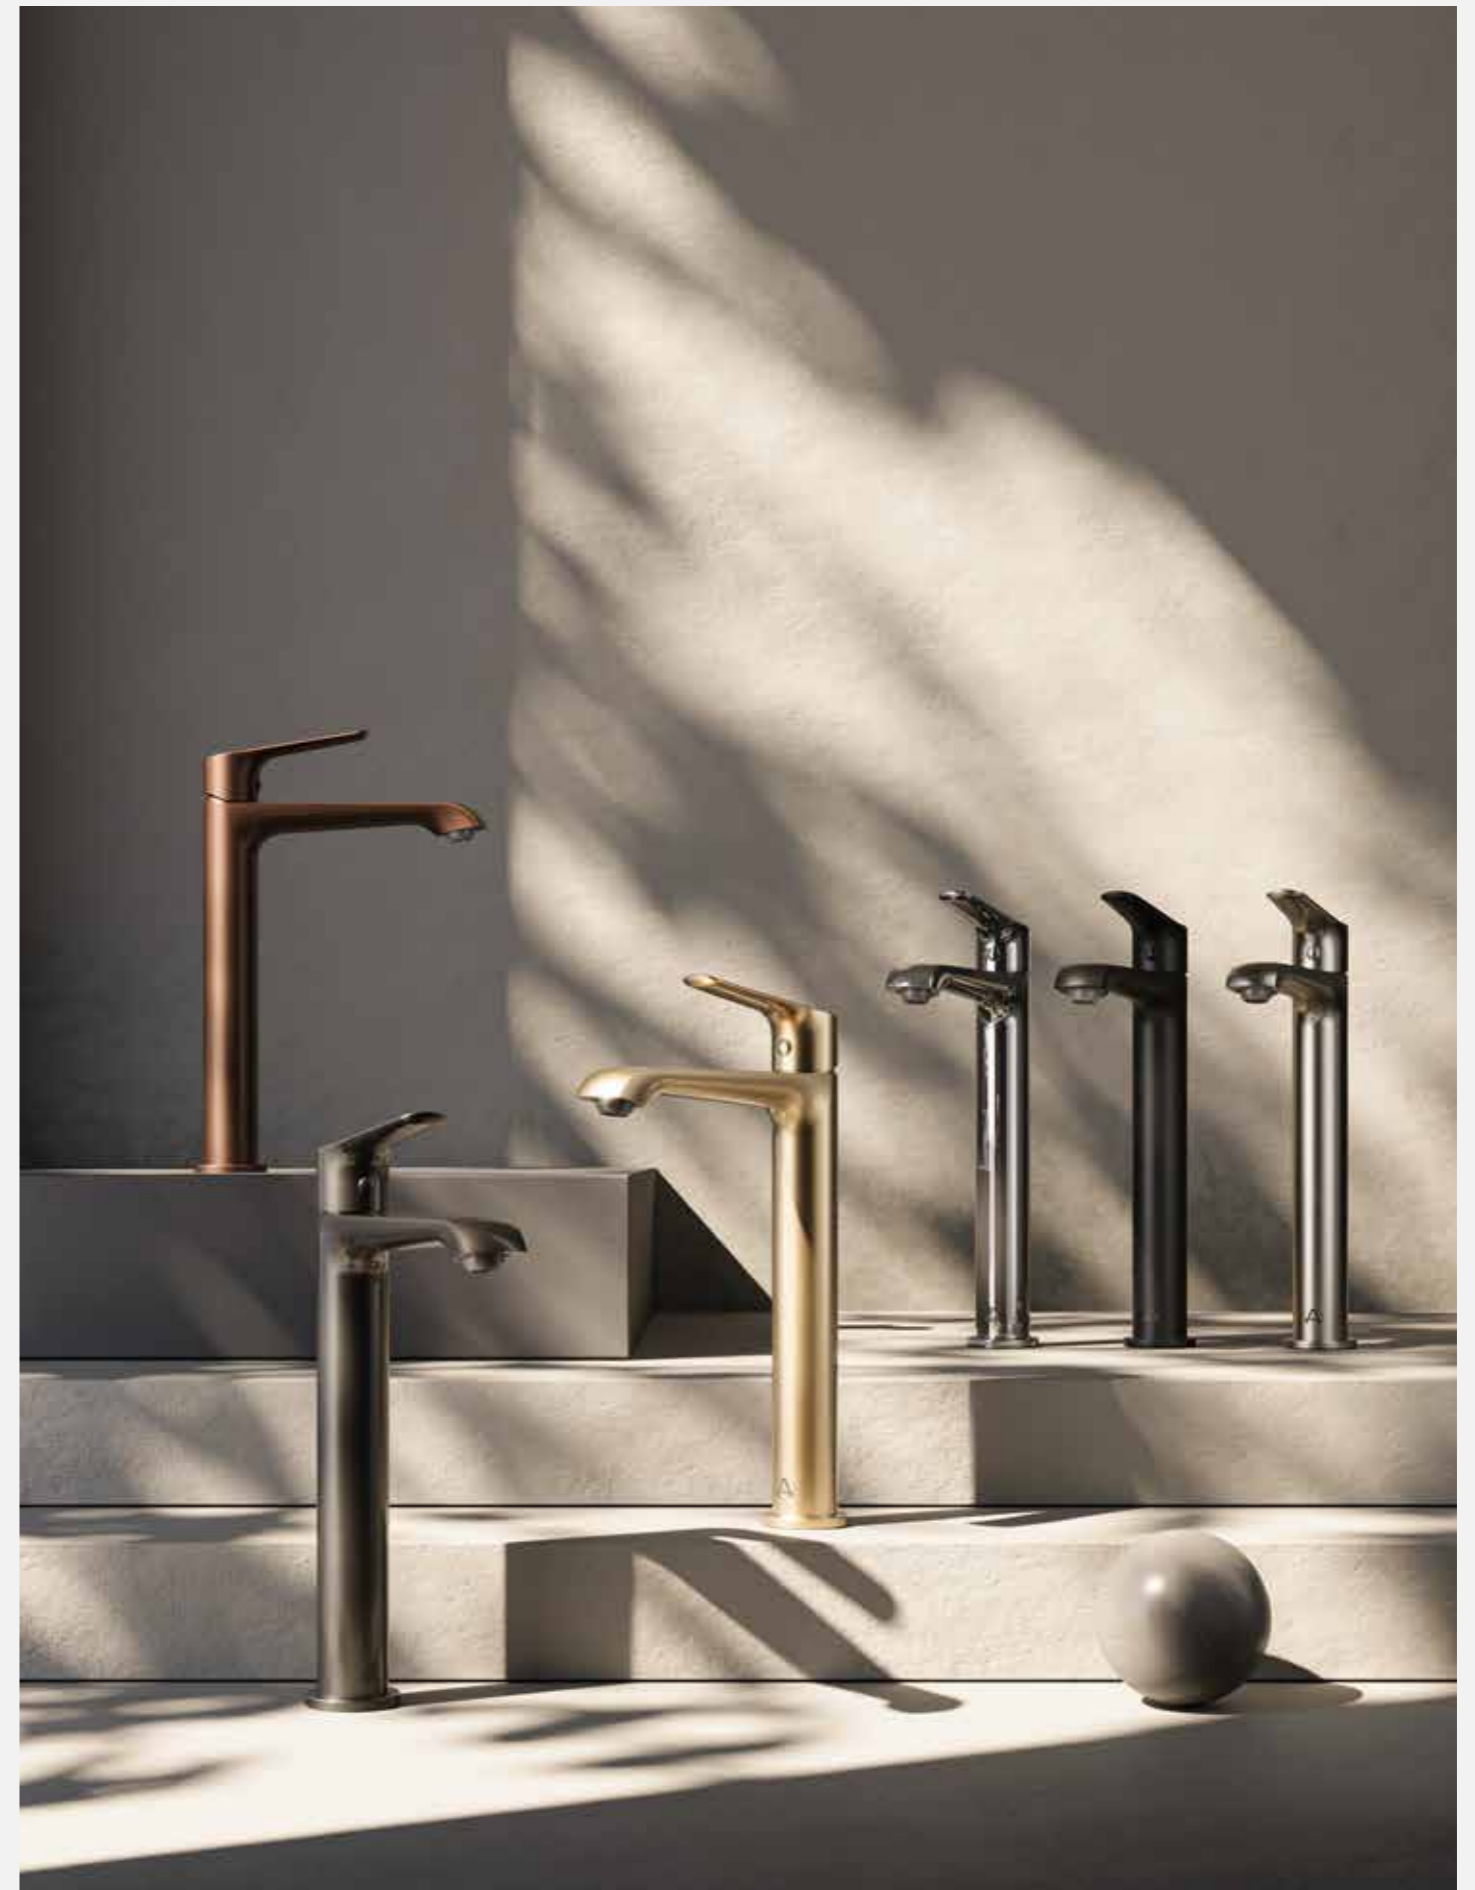

Hanna

The Timeless Collection.

Its distinctive spout is designed to fit perfectly into your bathroom, giving it a soft yet modern touch with a slightly elevated handle.

Experience Hanna in Brushed Bronze, Gunmetal Grey, Brushed Brass, Brushed Nickel, Matt Black or Chrome

The **Hanna Collection** works well with **Shower Products** on the following pages; **94 & 100**
Find matching **Accessories** too on page **81**

This **Brassware Collection** is fitted with a **Water-saving Aerator** to help reduce water consumption

Warranty

THE HANNA COLLECTION in all finishes includes an **Aqualla 12 Year Warranty**

Warranty includes 2 years parts and labour, and the remaining period parts only.

Indicates a Product has a **Maximum Flow Rate of 6 L/min**
Indicates a Product has a **Maximum Flow Rate of 8 L/min**

Compliant with Unified Water Label - **Green Band**
See Page 3 for more information