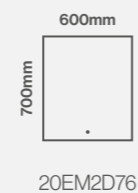

Portrait Fitting Only